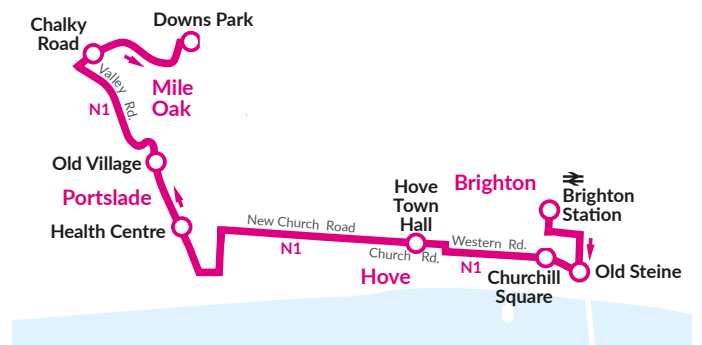

NOTES \* = THIS JOURNEY IS TEMPORARILY AVAILABLE TO SCHOOL CHILDREN ONLY. SD = Schooldays only. HP = Operates via Boundary Road, Hangleton Road, Hove Park School (0812), Hangleton Lane and Fox Way. # = Alternate journeys via Valley Road (Route 1) or Mile Oak Road (Route 1A). SH = School Holidays only. PC = Operates via Sackville Road, Old Shoreham Road, Elm Drive, Hangleton and Portslade Academy (0813).

# = Route 1A buses only operate about every 20 minutes, see times listed for Mile Oak Road and Edward Street times.

**ROUTE**

**Whitehawk • City Centre • Hove • Portslade • Mile Oak**

**1, 1A**

**Brighton & Hove Buses**

**Sundays and Public Holidays**

route number	1	1A	1	1A	1	1A	1	1A	1	1A
Whitehawk, Swanborough Drive	2101	2116	2131	2146	2201	2216	2231	2246	2301	2316
Whitehawk, Bus Garage	2106	2121	2136	2151	2206	2221	2236	2251	2306	2321
Royal Sussex County Hospital	2110	2125	2140	2155	2210	2225	2240	2255	2309	2324
Old Steine (stop H)	2116	2131	2146	2201	2215	2230	2245	2300	2314	2329
Churchill Square (stop C)	2121	2136	2151	2206	2220	2235	2250	2305	2319	2334
Hove opp Town Hall, Church Road	2129	2144	2159	2214	2228	2243	2258	2313	2327	2342
Boundary Road/New Church Road	2136	2151	2206	2221	2235	2250	2305	2320	2334	2349
Portslade, Old Village	2142	2157	2212	2227	2241	2256	2311	2326	2340	2355
Mile Oak Road, Mile Oak Gardens		2158		2228		2257		2327		2356
Mile Oak, Graham Avenue, Shops	2149	2204	2219	2234	2248	2303	2318	2333	2347	0002

**ROUTE**

**City Centre • Hove • Portslade • Mile Oak • Downs Park**

**N1**

**Night Bus**

**Brighton & Hove Buses**

Sunday and Public Holiday nights	N1	N1	N1
Brighton Station ⇌ (stop B)	0040	0145	0250
Old Steine (stop H)	0044	0149	0254
Churchill Square (stop C)	0048	0153	0258
Hove, opp Town Hall, Church Road	0055	0200	0305
Boundary Road/New Church Road	0102	0207	0312
Portslade, Old Village	0108	0213	0318
Mile Oak, Chalky Road	0112	0217	0322
Downs Park, Sycamore Close	0115	0220	0325