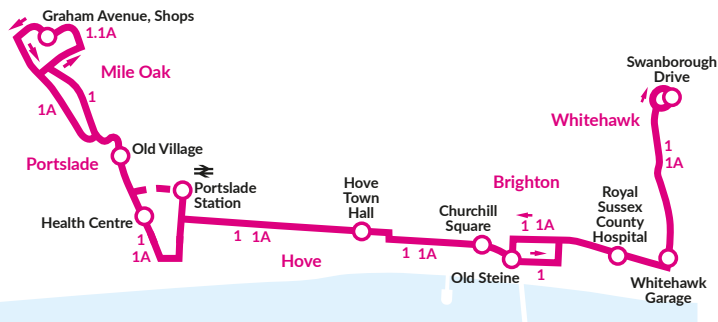

Mondays to Fridays																							
route number	1	1	1	1	1	1	1A	1	1	1A	1	1	1A	1	#	1A	1	1	1A	1	1	1A	
Mile Oak, Graham Ave, Shops	0540	0600	0618	0630	0642	0653	0703	0709	0715	0721	0727	0733	0739	0745	0751	1930	1940	1950	2000	2010	2020	2030	
Mile Oak Rd, Mile Oak Gardens							0710			0728			0752			1937			2007			2036	
Portslade, Old Village	0547	0608	0626	0638	0650	0701	0711	0717	0723	0729	0735	0741	0747	0753	0759	1938	1948	1958	2008	2017	2027	2037	
Portslade, Stn, Boundary Road	0553	0615																					
New Church Rd/Boundary Road	0554	0616	0634	0647	0659	0711	0721	0727	0733	0740	0747	0753	0759	0806	0813	then every 6-8 mins until	1946	1956	2006	2016	2025	2035	2045
Hove, Town Hall, Church Road	0601	0623	0642	0655	0708	0720	0730	0737	0744	0751	0758	0804	0811	0818	0825	1954	2004	2014	2024	2033	2043	2053	
Churchill Square (stop H)	0608	0630	0650	0703	0716	0728	0740	0747	0754	0801	0808	0815	0822	0829	0836	2003	2012	2022	2032	2041	2051	2101	
Brighton Station (stop H)	0612	0634																					
North Street (stop C)	0616	0638	0652	0705	0718	0730	0742	0749	0756	0804	0811	0818	0825	0832	0839	2006	2015	2025	2035	2044	2054	2104	
American Express, Edward Street							0745			0807				0835		2009			2038			2107	
Royal Sussex County Hospital	0622	0644	0658	0713	0726	0738	0750	0757	0804	0812	0820	0827	0834	0840	0848	2013	2022	2032	2042	2051	2101	2111	
Whitehawk, opp Bus Garage	0626	0648	0702	0717	0730	0742	0755	0802	0810	0818	0826	0833	0840	0846	0854	2017	2026	2036	2046	2055	2105	2115	
Whitehawk, Swanborough Drive	0631	0653	0708	0723	0736	0748	0800	0808	0816	0824	0832	0840	0847	0853	0901	2023	2032	2042	2052	2101	2110	2120	

Mondays to Fridays																	
route number	1	1A	1	1A	1	1A	1	1A	1	1A	1	1A	1	1A	1	1A	
Mile Oak, Graham Ave, Shops	2045	2100	2115	2130	2145	2200	2215	2230	2245	2300	2315	2330	2345	0000	0015	0030	
Mile Oak Rd, Mile Oak Gardens		2105		2135		2205		2235		2305		2335		0005		0035	
Portslade, Old Village	2052	2106	2121	2136	2151	2206	2221	2236	2251	2306	2321	2336	2351	0006	0021	0036	
New Church Rd/Boundary Road	2100	2113	2128	2143	2158	2213	2228	2243	2258	2313	2328	2343	2358	0013	0028	0043	
Hove, Town Hall, Church Road	2107	2120	2135	2150	2205	2220	2235	2250	2305	2320	2335	2350	0005	0020	0035	0050	
Churchill Square (stop H)	2114	2127	2142	2157	2212	2227	2242	2257	2312	2327	2342	2357	0012	0027	0042	0057	
North Street (stop C)	2117	2130	2145	2200	2215	2230	2245	2300	2315	2330	2345	0000	0015	0030	0045	0100	
American Express, Edward Street		2133		2203		2233		2303		2333		0003		0033		0103	
Royal Sussex County Hospital	2124	2137	2152	2207	2222	2237	2252	2307	2322	2337	2352	0007	0022	0037	0052	0107	
Whitehawk, opp Bus Garage	2128	2141	2156	2211	2226	2241	2256	2311	2326	2341	2356	0011	0026	0041	0056	0111	
Whitehawk, Swanborough Drive	2133	2146	2201	2216	2231	2246	2301	2316	2331	2346	0001	0016	0031	0046	0101	0116	

Route 1A buses depart Mile Oak Road, Mile Oak Gardens between 0800 and 1900 at these times Mondays to Fridays 0817, 0835, 0854, 0915, 0934, 0953, 1017, 1036, 1055, 1120, 1138, 1157, 1222, 1241, 1300, 1324, 1343, 1403, 1432, 1457, 1531, 1554, 1615, 1635, 1656, 1716, 1737, 1758, 1819, 1841, 1905, 1937.