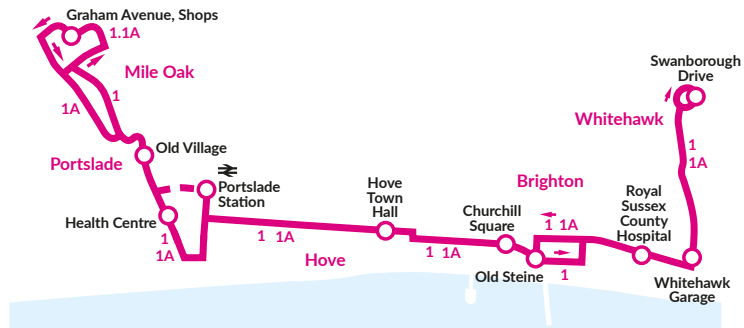

Route 1A buses depart American Express, Edward Street between 1000 and 2000 at these times Saturdays 1015, 1034, 1058, 1115, 1133, 1158, 1216, 1234, 1259, 1317, 1335, 1401, 1421, 1439, 1503, 1521, 1539, 1605, 1624, 1643, 1702, 1719, 1738, 1757, 1815, 1835, 1854, 1915, 1942, 2011, 2039.

# = Route 1A buses only operate about every 20 minutes, see times listed for Mile Oak Road and Edward Street times.

**ROUTE**

**Whitehawk • City Centre • Hove • Portslade • Mile Oak**

**1, 1A**

**Brighton & Hove Buses**

**Sundays and Public Holidays**

route number	1	1A	1	1A	1	1A	1	1A	1	1A
Whitehawk, Swanborough Drive	2101	2116	2131	2146	2201	2216	2231	2246	2301	2316
Whitehawk, Bus Garage	2106	2121	2136	2151	2206	2221	2236	2251	2306	2321
Royal Sussex County Hospital	2110	2125	2140	2155	2210	2225	2240	2255	2309	2324
Old Steine (stop H)	2116	2131	2146	2201	2215	2230	2245	2300	2314	2329
Churchill Square (stop C)	2121	2136	2151	2206	2220	2235	2250	2305	2319	2334
Hove opp Town Hall, Church Road	2129	2144	2159	2214	2228	2243	2258	2313	2327	2342
Boundary Road/New Church Road	2136	2151	2206	2221	2235	2250	2305	2320	2334	2349
Portslade, Old Village	2142	2157	2212	2227	2241	2256	2311	2326	2340	2355
Mile Oak Road, Mile Oak Gardens		2158		2228		2257		2327		2356
Mile Oak, Graham Avenue, Shops	2149	2204	2219	2234	2248	2303	2318	2333	2347	0002