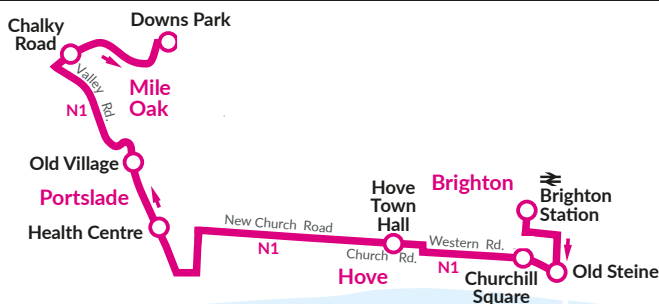

1, 1A

Brighton & Hove Buses

Mondays to Fridays																							
route number	1	1	1A	1	1A	1	1A	1	1	1A	71A*	1	1	71*	1	1	1A	1	1A				
day code	SD SH SD SD SH																	#	1A	1	1A		
Whitehawk, Swanborough Drive	0450	0525	0550	0609	0623	0636	0644	0652	0700	0708	0716*	0716	0719	0722*	0722	0728	0735	0742	0748		1809	1818	1827
Whitehawk, Bus Garage	0455	0530	0555	0615	0629	0643	0651	0659	0707	0715	0723*	0723	0726	0729*	0729	0736	0744	0751	0757		1816	1825	1834
Royal Sussex County Hospital	0458	0533	0558	0619	0633	0647	0655	0703	0711	0719	0727*	0727	0730	0733*	0733	0740	0749	0756	0803		1822	1831	1839
Old Steine (stop H)	0503	0538	0603	0624	0638	0652	0701	0710	0718	0726	0734*	0734	0738	0741*	0741	0748	0757	0805	0812		1830	1839	1847
Brighton Station (stop C)	0508	0543	0609	0630	0644																		
Churchill Square (stop C)	0511	0546	0613	0634	0648	0656	0705	0714	0722	0731	0739*	0739	0743	0746*	0746	0753	0802	0810	0817		1837	1846	1854
Hove opp Town Hall, Church Rd	0517	0552	0619	0640	0654	0702	0712	0721	0730	0740	0748*	0748	0752	0755*	0755	0803	0811	0819	0826		1847	1856	1904
Boundary Road/New Church Rd	0522	0557	0624	0646	0700	0709	0719	0728	0739	0749	PC	0757	0801	0804*	0804	0813	0821	0829	0836		1856	1905	1912
Portslade, Old Village	0527	0602	0630	0652	0706	0716	0727	0738	0749	0759		0807	0811	HP	0814	0823	0831	0838	0845		1903	1912	1919
Mile Oak Rd, Mile Oak Gardens			0631		0707		0728				0800						0832		0846		1904		1920
Mile Oak, Graham Ave, Shops	0533	0608	0637	0658	0714	0724	0735	0746	0757	0807	0814*	0815	0819	0820*	0822	0831	0839	0846	0853		1911	1919	1927