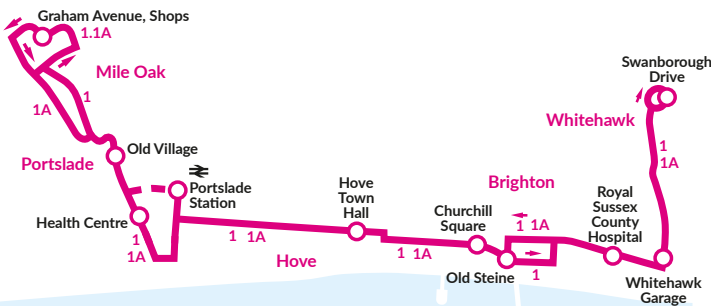

1, 1A

Brighton & Hove Buses

Mondays to Fridays																							
route number	1	1	1A	1	1A	1	1A	1	1	1A	71A*	1	1	71*	1	1	1A	1	1A				
day code	SD SH SD SD SH																	#	1A	1	1A		
Whitehawk, Swanborough Drive	0450	0525	0550	0609	0623	0636	0644	0652	0700	0708	0716*	0716	0719	0722*	0722	0728	0735	0742	0748		1809	1818	1827
Whitehawk, Bus Garage	0455	0530	0555	0615	0629	0643	0651	0659	0707	0715	0723*	0723	0726	0729*	0729	0736	0744	0751	0757		1816	1825	1834
Royal Sussex County Hospital	0458	0533	0558	0619	0633	0647	0655	0703	0711	0719	0727*	0727	0730	0733*	0733	0740	0749	0756	0803		1822	1831	1839
Old Steine (stop H)	0503	0538	0603	0624	0638	0652	0701	0710	0718	0726	0734*	0734	0738	0741*	0741	0748	0757	0805	0812		1830	1839	1847
Brighton Station (stop C)	0508	0543	0609	0630	0644																		
Churchill Square (stop C)	0511	0546	0613	0634	0648	0656	0705	0714	0722	0731	0739*	0739	0743	0746*	0746	0753	0802	0810	0817		1837	1846	1854
Hove opp Town Hall, Church Rd	0517	0552	0619	0640	0654	0702	0712	0721	0730	0740	0748*	0748	0752	0755*	0755	0803	0811	0819	0826		1847	1856	1904
Boundary Road/New Church Rd	0522	0557	0624	0646	0700	0709	0719	0728	0739	0749	PC	0757	0801	0804*	0804	0813	0821	0829	0836		1856	1905	1912
Portslade, Old Village	0527	0602	0630	0652	0706	0716	0727	0738	0749	0759		0807	0811	HP	0814	0823	0831	0838	0845		1903	1912	1919
Mile Oak Rd, Mile Oak Gardens			0631		0707		0728				0800						0832		0846		1904		1920
Mile Oak, Graham Ave, Shops	0533	0608	0637	0658	0714	0724	0735	0746	0757	0807	0814*	0815	0819	0820*	0822	0831	0839	0846	0853		1911	1919	1927

Mondays to Fridays																						
route number	1	1A	1	1A	1	1A	1	1A	1	1A	1	1A	1	1A	1	1A	1	1A	1	1A	1	1A
Whitehawk, Swanborough Drive	1836	1846	1856	1906	1918	1930	1942	1954	2006	2021	2036	2051	2106	2121	2136	2151	2206	2221	2236	2251	2306	2321
Whitehawk, Bus Garage	1843	1852	1902	1912	1924	1936	1948	2000	2012	2027	2042	2057	2112	2127	2142	2157	2212	2227	2242	2257	2311	2326
Royal Sussex County Hospital	1848	1857	1907	1917	1929	1941	1953	2005	2017	2032	2047	2101	2116	2131	2146	2200	2215	2230	2245	2300	2314	2329
Old Steine (stop H)	1856	1904	1914	1924	1936	1948	2000	2012	2024	2039	2054	2108	2123	2138	2153	2206	2221	2236	2251	2306	2320	2335
Churchill Square (stop C)	1903	1910	1920	1930	1942	1954	2006	2018	2030	2045	2100	2114	2129	2144	2159	2211	2226	2241	2256	2311	2325	2340
Hove opp Town Hall, Church Rd	1913	1920	1930	1940	1952	2003	2015	2027	2039	2051	2109	2123	2138	2153	2207	2219	2234	2249	2301	2319	2333	2348
Boundary Road/New Church Rd	1921	1928	1938	1948	2000	2011	2023	2035	2047	2102	2117	2131	2146	2201	2215	2227	2242	2257	2312	2327	2341	2356
Portslade, Old Village	1928	1935	1945	1955	2007	2018	2030	2042	2054	2108	2123	2137	2152	2207	2221	2233	2248	2303	2318	2333	2347	0002
Mile Oak Rd, Mile Oak Gardens		1936		1956		2019		2043		2109		2138		2208		2234		2304		2334		0003
Mile Oak, Graham Ave, Shops	1935	1943	1952	2003	2014	2026	2037	2050	2101	2116	2130	2145	2159	2214	2228	2240	2255	2310	2325	2340	2354	0009