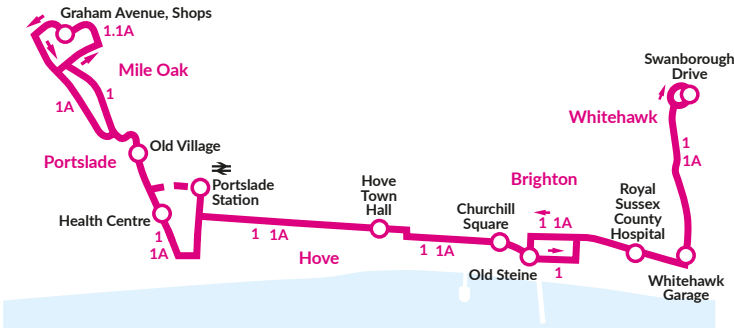

1, 1A

Brighton & Hove Buses

Sundays and Public Holidays

route number	1	1	1	1	1	1	1	1	1	1A	1	1	1A	1	1	1A	1	1	1A	1	1	1A	1	1
Mile Oak, Graham Avenue, Shops			0709	0729	0749	0805	0821	0836	0846	0856	0906	0916	0926	0936	0946	0956	1006	1016	1026	1036	1046	1056	1106	1116
Mile Oak Rd, Mile Oak Gardens										0902			0932			1003			1033			1103		
Portslade, Old Village			0717	0737	0757	0813	0829	0844	0854	0903	0914	0924	0933	0944	0954	1004	1014	1024	1034	1044	1054	1104	1114	1124
New Church Rd/Boundary Road	0625	0655	0725	0745	0805	0821	0837	0852	0902	0912	0923	0933	0942	0953	1003	1014	1024	1034	1044	1054	1104	1114	1124	1134
Hove Town Hall, Church Road	0633	0703	0733	0753	0813	0829	0845	0900	0911	0921	0932	0942	0951	1002	1013	1024	1034	1044	1054	1104	1115	1124	1135	1145
Churchill Square (stop H)	0640	0710	0740	0800	0820	0836	0852	0908	0919	0929	0940	0950	1000	1011	1022	1033	1043	1053	1104	1114	1125	1134	1145	1155
Brighton Station (stop H)	0644	0714	0744																					
North Street (stop C)	0647	0717	0747	0802	0822	0838	0854	0910	0921	0931	0942	0952	1002	1013	1024	1035	1045	1055	1107	1117	1128	1137	1148	1158
American Express, Edward Street										0933			1005			1038			1110			1140		
Royal Sussex County Hospital	0653	0724	0754	0809	0829	0845	0901	0917	0928	0937	0949	0959	1009	1020	1031	1042	1052	1102	1114	1124	1135	1144	1155	1206
Whitehawk, opp Bus Garage	0657	0728	0758	0813	0833	0849	0905	0921	0932	0942	0953	1004	1014	1025	1036	1047	1057	1107	1119	1129	1140	1149	1200	1211
Whitehawk, Swanborough Drive	0703	0734	0804	0819	0839	0855	0911	0927	0938	0948	0959	1010	1020	1031	1042	1053	1103	1113	1125	1135	1146	1155	1206	1217

Sundays and Public Holidays