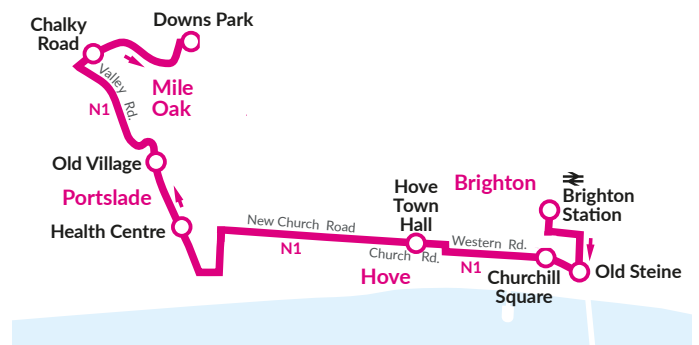

NOTES \* = THIS JOURNEY IS TEMPORARILY AVAILABLE TO SCHOOL CHILDREN ONLY. SD = Schooldays only. HP = Operates via Boundary Road, Hangleton Road, Hove Park School (0812), Hangleton Lane and Fox Way. # = Alternate journeys via Valley Road (Route 1) or Mile Oak Road (Route 1A). SH = School Holidays only. PC = Operates via Sackville Road, Old Shoreham Road, Elm Drive, Hangleton and Portslade Academy (0813).

**Sundays and Public Holidays**

route number	1	1A	1	1A	1	1A	1	1A	1	1A
Whitehawk, Swanborough Drive	2101	2116	2131	2146	2201	2216	2231	2246	2301	2316
Whitehawk, Bus Garage	2106	2121	2136	2151	2206	2221	2236	2251	2306	2321
Royal Sussex County Hospital	2110	2125	2140	2155	2210	2225	2240	2255	2309	2324
Old Steine (stop H)	2116	2131	2146	2201	2215	2230	2245	2300	2314	2329
Churchill Square (stop C)	2121	2136	2151	2206	2220	2235	2250	2305	2319	2334
Hove opp Town Hall, Church Road	2129	2144	2159	2214	2228	2243	2258	2313	2327	2342
Boundary Road/New Church Road	2136	2151	2206	2221	2235	2250	2305	2320	2334	2349
Portslade, Old Village	2142	2157	2212	2227	2241	2256	2311	2326	2340	2355
Mile Oak Road, Mile Oak Gardens		2158		2228		2257		2327		2356
Mile Oak, Graham Avenue, Shops	2149	2204	2219	2234	2248	2303	2318	2333	2347	0002

**ROUTE**

**City Centre • Hove • Portslade • Mile Oak • Downs Park**

**N1**

**Night Bus**

**Brighton & Hove Buses**

Sunday and Public Holiday nights	N1	N1	N1
Brighton Station ⇌ (stop B)	0040	0145	0250
Old Steine (stop H)	0044	0149	0254
Churchill Square (stop C)	0048	0153	0258
Hove, opp Town Hall, Church Road	0055	0200	0305
Boundary Road/New Church Road	0102	0207	0312
Portslade, Old Village	0108	0213	0318
Mile Oak, Chalky Road	0112	0217	0322
Downs Park, Sycamore Close	0115	0220	0325