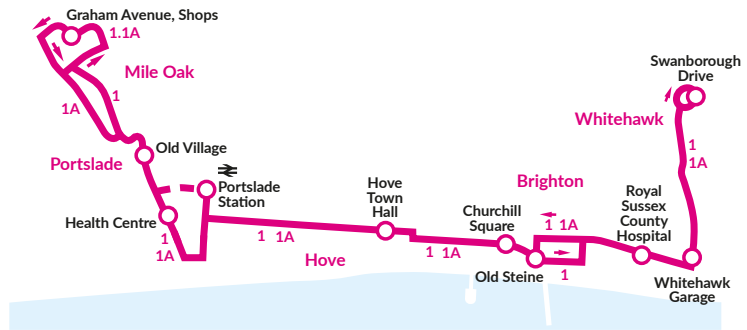

ROUTE

Whitehawk • City Centre • Hove • Portslade • Mile Oak

1, 1A

Brighton & Hove Buses