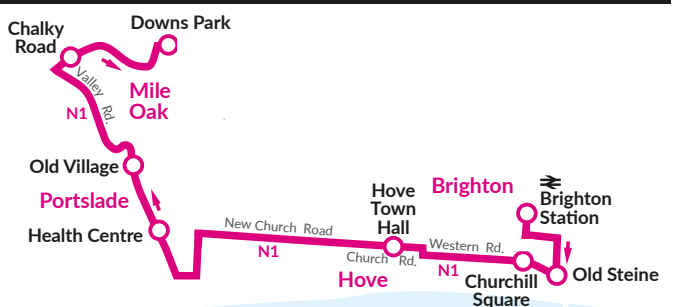

NOTES * = THIS JOURNEY IS TEMPORARILY AVAILABLE TO SCHOOL CHILDREN ONLY. SD = Schooldays only. HP = Operates via Boundary Road, Hangleton Road, Hove Park School (0812), Hangleton Lane and Fox Way. # = Alternate journeys via Valley Road (Route 1) or Mile Oak Road (Route 1A). SH = School Holidays only. PC = Operates via Sackville Road, Old Shoreham Road, Elm Drive, Hangleton and Portslade Academy (0813).

N1

Night Bus

Full details of the Night Bus network are shown on pages 12-13.

Monday to Saturday nights	N1	N1	N1
Brighton Station (stop B)	0040	0145	0250
Old Steine (stop H)	0044	0149	0254
Churchill Square (stop C)	0048	0153	0258
Hove, opp Town Hall, Church Road	0055	0200	0305
Boundary Road/New Church Road	0102	0207	0312
Portslade, Old Village	0108	0213	0318
Mile Oak, Chalky Road	0112	0217	0322
Downs Park, Sycamore Close	0115	0220	0325