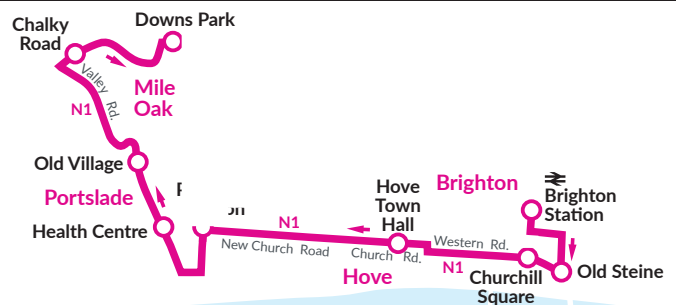

NOTES * = THIS JOURNEY IS TEMPORARILY AVAILABLE TO SCHOOL CHILDREN ONLY. SD = School days only.
 HP = Operates via Boundary Road, Hangleton Road, Hove Park School (0812), Hangleton Lane and Fox Way. # = Alternate journeys via Valley Road (Route 1) or Mile Oak Road (Route 1A).
 SH = School Holidays only. PC = Operates via Sackville Road, Old Shoreham Road, Elm Drive, Hangleton and Portslade Academy (0813).

ROUTE

City Centre • Hove • Portslade • Mile Oak • Downs Park

N1
Night Bus

	Every Night effective 7th March, 2021		
	N1	N1	N1
Brighton Station (stop B)	0040	0145	0250
Old Steine (stop H)	0044	0149	0254
Churchill Square (stop C)	0048	0153	0258
Hove, opp Town Hall, Church Road	0055	0300	0305
Boundary Road/New Church Road	0102	0207	0312
Portslade, Old Village	0108	0213	0318
Mile Oak, Chalky Road	0112	0217	0322
Downs Park, Sycamore Close	0115	0220	0325

Route 1A buses depart American Express, Edward Street between 0900 and 1900 at these times Mondays to Fridays 0855, 0911, 0926, 0942, 0951, 1007, 1023, 1034, 1050, 1107, 1123, 1140, 1151, 1207, 1224, 1235, 1251, 1308, 1324, 1335, 1352, 1408, 1425, 1436, 1452, 1509, 1521, 1540, 1558SH, 1615, 1626, 1644, 1701, 1717, 1728, 1745, 1801, 1817, 1828, 1843, 1859, 1909, 1926, 1943.