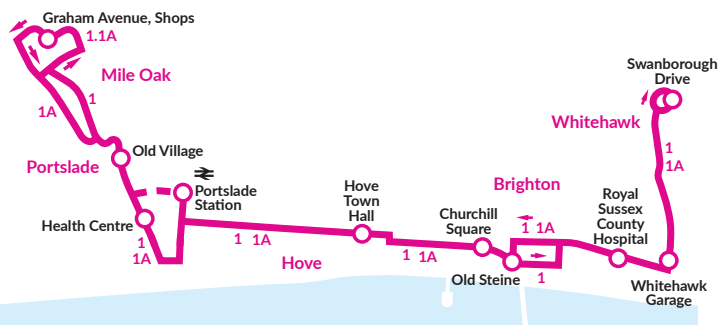

1, 1A

Brighton & Hove Buses

Mondays to Fridays effective 8th March, 2021

route number	1	1	1	1	1	1	1A	1	1	1A	1	1	1A	1	1A	#	1	1	1A	1	1	1A
Mile Oak, Graham Ave, Shops	0540	0600	0618	0630	0642	0653	0701	0706	0712	0718	0724	0730	0736	0742	0748		1908	1915	1922	1930	1937	1945
Mile Oak Road, Mile Oak Gardens							0708			0725			0743		0755				1929			1951
Portslade, Old Village	0547	0608	0626	0638	0650	0701	0709	0714	0720	0726	0732	0738	0744	0750	0756		1916	1923	1930	1938	1945	1952
Portslade, Stn ⇌, Boundary Road	0553	0615														then						
New Church Road/Boundary Road	0554	0616	0634	0647	0659	0711	0719	0724	0730	0737	0744	0750	0756	0802	0810	every	1925	1932	1939	1946	1953	2000
Hove, Town Hall, Church Road	0601	0623	0642	0655	0708	0720	0728	0734	0741	0748	0755	0801	0808	0814	0822	5-6	1934	1940	1947	1954	2001	2008
Churchill Square (stop H)	0608	0630	0650	0703	0716	0728	0738	0744	0751	0758	0805	0811	0819	0825	0833	mins	1943	1949	1956	2002	2009	2016
Brighton Station ⇌ (stop H)	0612	0634														until						
North Street (stop C)	0616	0638	0652	0705	0718	0730	0740	0746	0753	0801	0808	0814	0822	0828	0836		1946	1952	1959	2005	2012	2019
American Express, Edward Street							0743			0804			0825		0839				2002			2022
Royal Sussex County Hospital	0622	0644	0658	0713	0726	0738	0748	0754	0801	0809	0817	0823	0830	0837	0844		1953	1959	2006	2012	2019	2026
Whitehawk, opp Bus Garage	0626	0648	0702	0717	0730	0742	0753	0759	0807	0815	0823	0829	0836	0843	0850		1957	2003	2010	2016	2023	2030
Whitehawk, Swanborough Drive	0631	0653	0708	0723	0736	0748	0758	0805	0813	0821	0829	0836	0843	0850			2003	2009	2016	2022	2029	2036

Mondays to Fridays effective 8th March, 2021

route number	1	1	1A	1	1A	1	1A	1	1A	1	1A	1	1A	1	1A	1	1A	1	1A	1	1A		
Mile Oak, Graham Ave, Shops	1951	1958	2005	2015	2025	2035	2047	2059	2111	2123	2135	2147	2200	2215	2230	2245	2300	2315	2330	2345	0000	0015	0030
Mile Oak Rd, Mile Oak Gardens			2011		2031		2053		2116		2140		2205		2235		2305		2335		0005		0035
Portslade, Old Village	1959	2006	2012	2022	2032	2042	2054	2105	2117	2129	2141	2153	2206	2221	2236	2251	2306	2321	2336	2351	0006	0021	0036
New Church Rd/Boundary Road	2007	2014	2020	2030	2040	2050	2102	2112	2124	2136	2148	2200	2213	2228	2243	2258	2313	2328	2343	2358	0013	0028	0043
Hove, Town Hall, Church Road	2015	2022	2028	2038	2048	2058	2109	2119	2131	2143	2155	2207	2220	2235	2250	2305	2320	2335	2350	0005	0020	0035	0050
Churchill Square (stop H)	2023	2030	2036	2046	2056	2106	2116	2126	2138	2150	2202	2214	2227	2242	2257	2312	2327	2342	2357	0012	0027	0042	0057
North Street (stop C)	2026	2033	2039	2049	2059	2109	2119	2129	2141	2153	2205	2217	2230	2245	2300	2315	2330	2345	0000	0015	0030	0045	0100
American Express, Edward Street			2042		2102		2122		2144		2208		2233		2303		2333		0003		0033		0103
Royal Sussex County Hospital	2033	2040	2046	2056	2106	2116	2126	2136	2148	2200	2212	2224	2237	2252	2307	2322	2337	2352	0007	0022	0037	0052	0107
Whitehawk, opp Bus Garage	2037	2044	2050	2100	2110	2120	2130	2140	2152	2204	2216	2228	2241	2256	2311	2326	2341	2356	0011	0026	0041	0056	0111
Whitehawk, Swanborough Drive	2043	2050	2056	2106	2115	2125	2135	2145	2157	2209	2221	2233	2246	2301	2316	2331	2346		0016	0031	0046	0101	0116