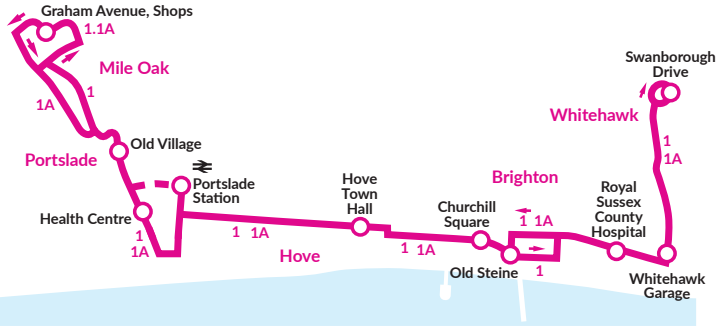

ROUTE

Whitehawk • City Centre • Hove • Portslade • Mile Oak

1, 1A

Brighton & Hove Buses