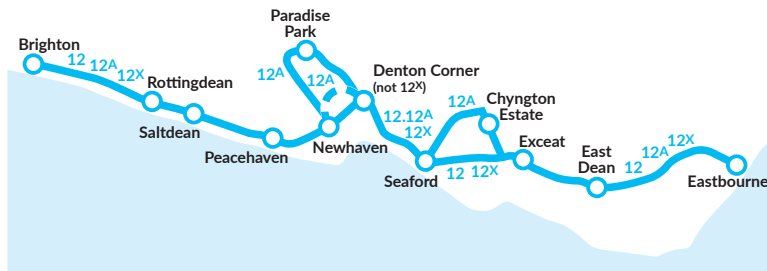

12, 12^A, 12^X

Mondays to Fridays effective 8th March, 2021

route number	12	12A	12A	12A	12A	12	12A	12X	12	12A	12X	12	12A	12	12X	12	12A	12X	12	12	12X	12A	12X	12	12X	12A	12X	
Eastbourne, Birch Rd Bus Garage																												
Sovereign Centre																												
Eastbourne, Cornfield Road C3						0530		0555										0630					0650	0700		0712		
Eastbourne, Gildredge Rd G1						0533		0558			0610				0621			0633				0643	0653	0703		0715		
East Dean, Bus Shelter						0542		0607			0619				0630			0643				0653	0704	0714		0726		
Seven Sisters, Park Centre						0547		0612			0624				0635			0648				0658	0709	0719		0731		
Chyngton Gardens, A259						0550		0615			0627				0638			0651				0702	0713	0724		0736		
Chyngton Estate, Millberg Rd							0556			0613			0628				0647						0705		0725			
Seaford, opp Library arr						0554	0603	0619		0620	0631		0635		0642		0654	0656					0707	0713	0718	0729	0733	0741
Seaford, opp Library dep	0425	0445	0505	0525	0545	0555	0605	0620	0614	0622	0633	0630	0637	0644	0644	0650	0656	0658	0701	0708	0709	0715	0720	0730	0728	0731	0735	0743
Denton Corner, Lay-by	0432	0452	0512	0532	0552	0602	0612		0621	0629		0637	0644	0651		0657	0703		0709	0716		0723		0735		0744		
Avis Way, Industrial Estate		0454	0514	0534	0554		0614			0631			0646				0705					0725				0747	--	
Newhaven, Station	0436	0457	0517	0537	0557	0606	0617		0625	0634		0641	0649	0655		0701	0708		0713	0720		0728		0739		0750		
Newhaven, South Way arr	0437	0458	0518	0538	0558	0608	0619	0627	0627	0636	0640	0643	0651	0657	0652	0703	0710	0706	0715	0722	0717	0730	0728	0741	0739	0752	0751	
Newhaven, South Way dep	0437	0458	0518	0538	0559	0610	0620	0629	0628	0637	0642	0644	0652	0658	0654	0705	0711	0708	0716	0723	0719	0731	0730	0743	0741	0754	0753	
Peacehaven, Roderick Ave, A259	0446	0507	0527	0548	0609	0620	0631	0637	0639	0648	0650	0655	0703	0710	0703	0716	0723	0717	0728	0737	0729	0745	0741	0758	0752	0809	0804	
Saltdean, Longridge Ave, A259	0451	0512	0532	0553	0615	0626	0637	0643	0647	0657	0658	0706	0715	0723	0713	0729	0737	0728	0743	0752	0740	0800	0752	0813	0804	0824	0816	
Rottingdean, White Horse	0454	0515	0535	0556	0618	0629	0640	0646	0650	0701	0701	0710	0719	0727	0716	0733	0741	0732	0748	0757	0744	0805	0756	0818	0808	0829	0820	
Paston Place (for County Hospital)	0500	0521	0541	0602	0625	0636	0647	0652	0657	0708	0708	0717	0726	0734	0723	0740	0748	0739	0755	0804	0751	0812	0803	0825	0815	0836	0827	
Brighton, Old Steine (stop U)	0503	0524	0545	0606	0629	0640	0651	0656	0702	0713	0712	0722	0732	0740	0728	0747	0755	0744	0802	0811	0756	0819	0808	0832	0820	0843	0832	
Brighton Station	0508	0529	0551	0612	0636	0647	0658	0703	0709	0721	0719	0730	0740	0748	0736	0755	0803	0752	0811	0819	0804	0827	0816	0840	0828	0851	0840	

Mondays to Fridays effective 8th March, 2021