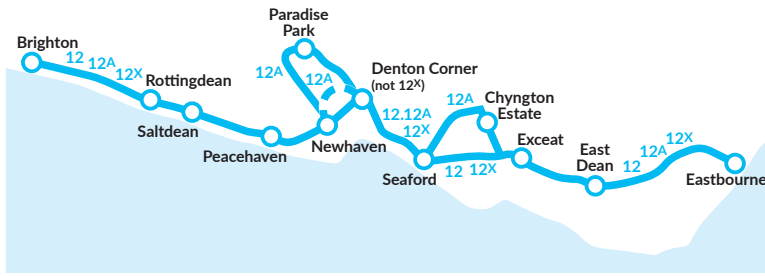

12, 12^A, 12^X

Saturdays effective 16th April, 2022

route number	12	12A	12A	12	12A	12	12A	12	12A	12	12A	12	12A	12	12A	12	12A	12X	12	12A	12X	12	12A	
Eastbourne, Birch Rd Bus Garage								0648	0713					0753								0843		
Sovereign Centre								0651	0716					0756								0846		
Eastbourne, Cornfield Road C3						0630							0740					0820		0835				0900
Eastbourne, Gildredge Rd G1						0633		0658		0723		0743		0803			0823		0838			0853		0903
East Dean, Bus Shelter						0641		0709		0734		0754		0814		0834		0849			0904			0914
Seven Sisters, Park Centre						0645		0714		0739		0759		0819		0839		0855			0910			0920
Chyngton Gardens, A259						0648		0717		0742		0802		0822		0843		0859			0914			0927
Chyngton Estate, Millberg Rd			0556				0658		0728		0750		0809			0829		0848			0908			0927
Seaford, opp Library arr			0602			0652	0704	0721	0734	0746	0756	0806	0816	0826	0836	0847	0855	0904		0916	0919		0935	
Seaford, opp Library dep	0415	0515	0604	0622	0639	0654	0706	0723	0736	0748	0758	0808	0818	0828	0833	0838	0849	0857	0906	0910	0918	0921	0930	0937
Denton Corner, Lay-by	0427	0528	0620	0637	0655	0709	0721	0738	0752	0803	0814	0824	0835	0844	0849	0855	0905	0915	0916	0926	0936	0931	0946	0956
Newhaven, Paradise Park		0524	0613			0648		0715		0745		0807		0828		0848		0907		0928			0947	
Newhaven, Station	0426	0527	0616	0633	0651	0705	0718	0734	0748	0759	0810	0820	0831	0840	0845	0851	0901	0911		0922	0932		0942	0952
Newhaven, South Way arr	0427	0528	0618	0635	0653	0707	0720	0736	0750	0801	0812	0822	0833	0842	0847	0853	0903	0913	0914	0924	0934	0929	0944	0954
Newhaven, South Way dep	0427	0528	0620	0637	0655	0709	0721	0738	0752	0803	0814	0824	0835	0844	0849	0855	0905	0915	0916	0926	0936	0931	0946	0956
Peacehaven, Roderick Ave, A259	0436	0538	0630	0647	0705	0719	0732	0749	0803	0814	0825	0835	0846	0855	0900	0906	0916	0926	0925	0937	0947	0940	0957	1007
Saltdean, Longridge Ave, A259	0441	0543	0636	0653	0711	0725	0738	0755	0810	0821	0832	0842	0853	0902	0907	0913	0923	0933	0931	0944	0954	0946	1004	1014
Rottingdean, White Horse	0444	0546	0639	0656	0714	0728	0741	0758	0813	0824	0835	0845	0856	0906	0911	0917	0927	0937	0934	0948	0958	0949	1008	1018
Paston Place (for County Hospital)	0450	0552	0645	0702	0720	0734	0748	0805	0820	0831	0842	0852	0903	0913	0918	0924	0934	0944	0940	0955	1005	0955	1015	1025
Brighton, Old Steine (stop U)	0453	0556	0649	0706	0724	0738	0752	0810	0825	0836	0847	0857	0908	0918	0923	0929	0939	0949	0945	1000	1010	1000	1020	1030
Brighton Station	0458	0602	0656	0714	0732	0746	0800	0818	0833	0844	0855	0905	0916	0926	0931	0937	0947	0957	0953	1008	1018	1008	1028	1038

Saturdays effective 16th April, 2022