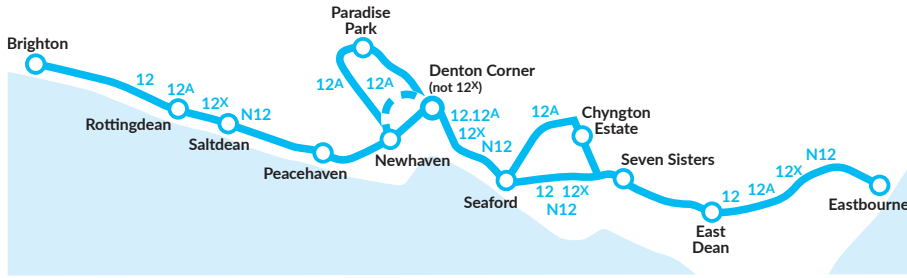

12, 12^A, 12^X, N12

Saturdays effective 14th January, 2023

route number	12	12	N14	N14	N12
Eastbourne, Cornfield Road C1 ⇌	2252	2322			
Eastbourne, Gildredge Rd G1 ⇌	2255	2325			
East Dean, Bus Shelter	2304	2334			
Seven Sisters, Park Centre	2309	2339			
Chyngton Gardens, A259	2312	2342			
Chyngton Estate, Millberg Rd	▼	▼			
Seaford, opp Library arr	▼	▼			
Seaford, opp Library dep	2316	2346			0235
Denton Corner, Lay-by	2323	2353			0242
Avis Way, Industrial Estate	▼	▼			▼
Newhaven, Station ⇌	2327	2357			0245
Newhaven, South Way arr	2329	2359			▼
Newhaven, South Way dep	2331	0001			0247
Peacehaven, Roderick Ave, A259	2340	0010			0251
Peacehaven, Meridian Centre	▼	▼	0123	0233	▼
Telscombe Road, Bretts Field	▼	▼	0127	0237	▼
Saltdean, Longridge Ave, A259	2346	0016	0135	0245	0300
Rottingdean, White Horse	2349	0019	0138	0248	0303
Arundel Terrace	2354	0024	0143	0253	0308
Paston Place (for County Hospital)	2355	0025	0144	0254	0309
Brighton, Old Steine (stop U)	2359	0029	0148	0258	0313
Brighton Station ⇌	0006	0036	0155	0305	0320