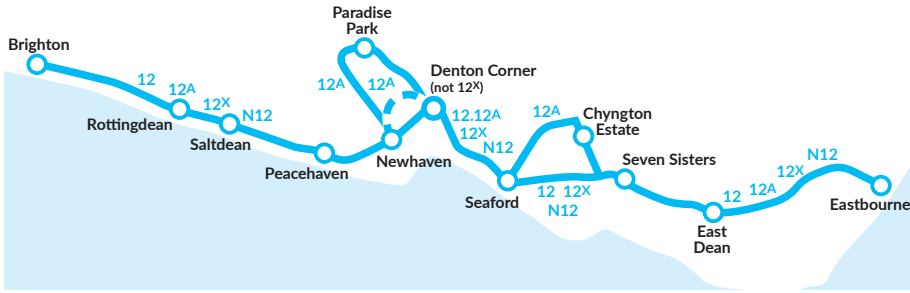

12, 12^A, 12^X, N12

Mondays to Fridays effective 9th January, 2023

route number	12	12X	12A	12	12X	12	12X	12A	12X	12	12X	12A	12X	12	12X	12A	12X	12	12X	12A	12	12X	12A
Brighton Station ⇄ (stop D)	1638	1640	1650	1655	1700	1705	1710	1715	1720	1725	1730	1735	1740	1745	1750	1755	1800	1805	1810	1815	1820	1825	1835
Churchill Square, Dyke Rd (stop K)	1641	1643	1653	1658	1703	1708	1713	1718	1723	1728	1733	1738	1743	1748	1753	1758	1803	1808	1813	1818	1823	1828	1838
opp Sea Life Centre (stop K)	1648	1650	1700	1705	1710	1715	1720	1725	1730	1735	1740	1745	1750	1755	1800	1805	1810	1815	1820	1825	1830	1835	1845
Paston Place (for County Hospital)	1654	1654	1706	1711	1714	1721	1724	1731	1734	1741	1744	1751	1754	1801	1804	1811	1813	1820	1823	1830	1835	1838	1850
Rottingdean, opp White Horse	1703	1701	1715	1720	1722	1730	1732	1740	1742	1750	1752	1800	1802	1810	1811	1819	1820	1828	1830	1838	1843	1844	1858
Saltdean, Longridge Ave, A259	1707	1705	1719	1724	1726	1734	1736	1744	1746	1754	1756	1804	1806	1814	1815	1823	1824	1832	1834	1842	1847	1847	1902
Peacehaven, Roderick Ave, A259	1716	1713	1728	1733	1734	1743	1743	1753	1753	1803	1803	1812	1812	1822	1821	1831	1830	1839	1840	1849	1854	1853	1909
Newhaven, Lower Place arr	1727	1721	1739	1744	1742	1754	1751	1804	1801	1814	1811	1822	1820	1832	1829	1841	1838	1849	1848	1859	1904	1900	1919
Newhaven, Lower Place dep	1729	1723	1741	1746	1744	1756	1753	1806	1803	1816	1813	1824	1822	1834	1831	1843	1840	1851	1850	1901	1906	1902	1921
Newhaven, Station ⇄	1732	▼	1744	1749	▼	1759	▼	1809	▼	1819	▼	1827	▼	1837	▼	1845	▼	1853	▼	1903	1908	▼	1923
Avis Way, Industrial Estate	▼	▼	1748	▼	▼	▼	▼	1812	▼	▼	▼	1830	▼	▼	▼	1848	▼	▼	▼	1906	▼	▼	1926
Newhaven, Paradise Park	▼	▼	▼	▼	▼	▼	▼	▼	▼	▼	▼	▼	▼	▼	▼	▼	▼	▼	▼	▼	▼	▼	▼
Denton Corner, Lay-by	1736	▼	1751	1753	▼	1803	▼	1814	▼	1823	▼	1832	▼	1841	▼	1850	▼	1857	▼	1908	1912	▼	1928
Seaford, Library arr	1744	1733	1759	1801	1754	1811	1803	1822	1812	1831	1822	1840	1831	1849	1840	1858	1848	1905	1858	1915	1919	1910	1935
Seaford, Library dep	▼	1735	1802	▼	1756	▼	1805	1824	1814	▼	1824	1842	1833	▼	1842	1900	1850	▼	1900	1917	▼	1912	1937
Chyngton Estate, Millberg Rd	▼	▼	1809	▼	▼	▼	▼	1830#	▼	▼	▼	1848#	▼	▼	▼	1906#	▼	▼	▼	1923#	▼	▼	1943#
Chyngton Gardens, A259	▼	1740	1812	▼	1801	▼	1810	▼	1818	▼	1828	▼	1837	▼	1846	▼	1854	▼	1904	▼	▼	▼	1916
Seven Sisters, Park Centre	▼	1743	1815	▼	1804	▼	1813	▼	1821	▼	1831	▼	1840	▼	1849	▼	1857	▼	1907	▼	▼	▼	1919
East Dean, Bus Shelter	▼	1749	1821	▼	1810	▼	1819	▼	1827	▼	1837	▼	1846	▼	1855	▼	1903	▼	1913	▼	▼	▼	1925
Eastbourne, Cornfield Road C1 ⇄	▼	1803	1834	▼	1823	▼	1832	▼	1840	▼	1850	▼	1859	▼	1908	▼	1916	▼	1926	▼	▼	▼	1938
Eastbourne, Birch Road Bus Garage	▼	▼	▼	▼	▼	▼	▼	1840	▼	▼	▼	1848	▼	▼	▼	1916	▼	▼	▼	▼	▼	▼	▼

Mondays to Fridays effective 9th January, 2023