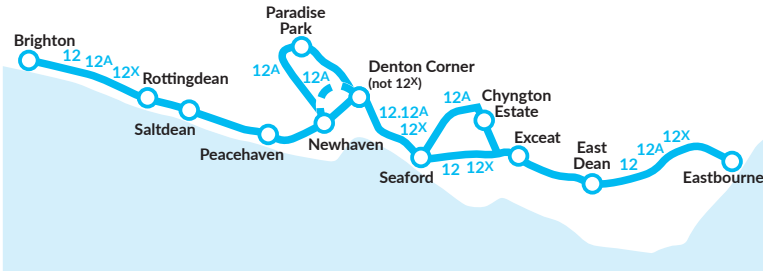

NOTES → = Change buses at Seaford.

Route 12X journeys stop at all stops to Seaford Library then only at the points shown plus Newhaven, Elim Church; Seaview Avenue; Telscombe Cliffs Way A259; Sea Life Centre then all stops.