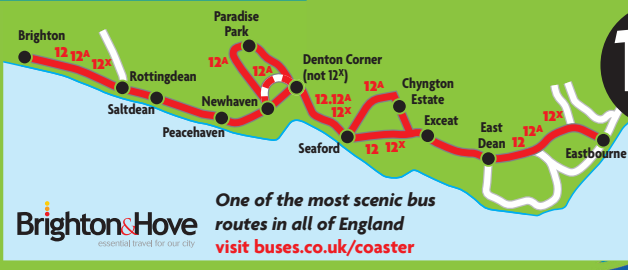

NOTES # = Operates via Sutton Corner returning to Seaford Library via Vale Rd. **12X** journeys only stop at the points shown plus North Street (stop C); B = Continues to Birch Rd Bus Garage via Seaside. **ThF** = Thursday and Friday nights only. Telscombe Cliffs Way A259 and all stops from Seaford Library to Eastbourne.

Places to visit - Eastbourne

Eastbourne is bursting with so many things to see and do. There are plenty of attractions and fun things to do for all ages. From watching pro-skaters stunts and tricks at Eastbourne Extreme to exploring the area's history, discover 1066 castles, museums and art galleries. Relax and enjoy the views of Beachy Head or parks and gardens, sample the local produce from vineyards and farmers markets, enjoy fun filled trips to the seaside or South Downs National Park, spend the day shopping, then soak up the local atmosphere in one of the many restaurants, wine bars or traditional pubs.

ROUTE

Eastbourne ● Seaford ● Newhaven ● Peacehaven ● Brighton

12
12^A

Tourist Attractions
 Exceat for Park Centre,
 Friston Forest
Newhaven for Fort
Rottingdean for
 Historic Village, Kipling
 Gardens
**North Street/Old
 Steine** for Theatre
 Royal, Royal Pavilion,
 Jubilee Library, Brighton
 Museum, Palace Pier,
 Sea Life Centre

Eastbourne • Seaford • Newhaven • Peacehaven • Brighton

ROUTE

12x

Brighton & Hove
essential travel for our city

One of the most scenic bus routes in all of England
visit buses.co.uk/coaster

Tourist Attractions
Except for Park Centre, Friston Forest
Newhaven for Fort Rottingdean for Historic Village, Kipling Gardens
North Street/Old Steine for Theatre Royal, Royal Pavilion, Jubilee Library, Brighton Museum, Palace Pier, Sea Life Centre