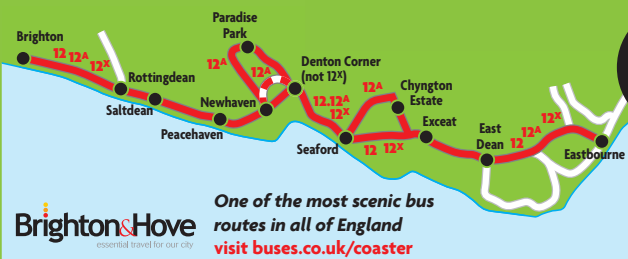

ROUTE

Brighton ● Peacehaven ● Newhaven ● Seaford ● Eastbourne

12
Tourist Attractions
Rottingdean for Historic Village, Kipling Gardens
Newhaven for Newhaven Fort
Exceat for Park Centre, Friston Forest
12^A
Eastbourne for Arndale Centre, Eastbourne Pier, Congress Theatre

12^x

the Coaster Brighton & Eastbourne

CitySAVER tickets are only valid between Brighton and Saltdean, network SAVER tickets are valid on the whole route

USB charging points on Route 12 buses

If high winds are forecast buses may be diverted or single decks operated on these routes.

Eastbourne • Seaford • Newhaven • Peacehaven • Brighton

ROUTE

12x

Brighton & Hove
essential travel for our city

One of the most scenic bus routes in all of England
visit buses.co.uk/coaster

Tourist Attractions
Except for Park Centre, Friston Forest
Newhaven for Fort Rottingdean for Historic Village, Kipling Gardens
North Street/Old Steine for Theatre Royal, Royal Pavilion, Jubilee Library, Brighton Museum, Palace Pier, Sea Life Centre