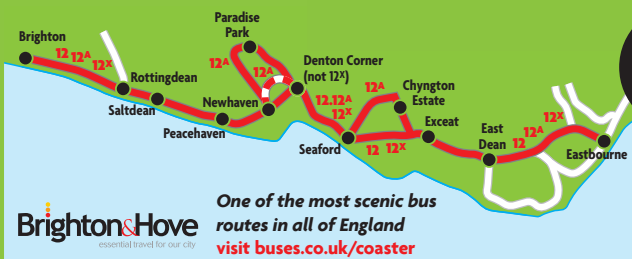

ROUTE

Brighton ● Peacehaven ● Newhaven ● Seaford ● Eastbourne

12
12^A

Tourist Attractions
Rottingdean for Historic Village, Kipling Gardens
Newhaven for Newhaven Fort
Exceat for Park Centre, Friston Forest
Eastbourne for Arndale Centre, Eastbourne Pier, Congress Theatre

12^x

USB charging points on Route 12 buses

CitySAVER tickets are only valid between Brighton and Saltdean. network SAVER tickets are valid on the whole route

If high winds are forecast buses may be diverted or single decks operated on these routes.

Saturdays

route number	12A	12	12A	12	12A	12A	12	12A	12	12A	12	12A	12	12A	12	12A	12	12A	12	12A	12	12A	12	12X
Brighton Station ⇌ (stop D)		5.17		6.17		6.47		7.07		7.27		7.47		8.07		8.25		8.45		8.55		9.05		9.20
Churchill Square (stop E)		▼		▼		▼		▼		▼		▼		▼		▼		▼		▼		▼		9.20
opp Sea Life Centre (stop K)		5.25		6.25		6.55		7.15		7.35		7.55		8.15		8.33		8.53		9.03		9.12		9.27
Paston Place(for County Hospital)		5.28		6.28		6.58		7.18		7.38		7.58		8.18		8.36		8.56		9.06		9.16		9.30
Rottingdean, opp White Horse		5.34		6.34		7.05		7.25		7.45		8.05		8.25		8.43		9.03		9.13		9.23		9.36
Saltdean, Longridge Ave,A259		5.36		6.36		7.08		7.28		7.48		8.08		8.28		8.46		9.06		9.16		9.26		9.39
Peacehaven, Roderick Ave,A259		5.41		6.41		7.14		7.34		7.54		8.15		8.35		8.53		9.13		9.23		9.33		9.45
Peacehaven, Seaview Rd,A259		5.44		6.44		7.17		7.37		7.57		8.19		8.39		8.57		9.17		9.27		9.37		9.48
Newhaven, Lower Place arr		5.49		6.49		7.22		7.42		8.02		8.24		8.44		9.02		9.22		9.32		9.42		9.52
Newhaven, Lower Place dep		5.49		6.49		7.23		7.43		8.03		8.25		8.45		8.50	8.56	9.03		9.15		9.23		9.44
Newhaven, Station ⇌	5.42	5.51	6.42	6.51	7.09	7.25	7.29	7.45	7.49	8.05	8.09	8.27	8.29	8.47	8.49	8.52	8.58	9.05	9.18	9.25	9.32	9.42		
Newhaven, Paradise Park	5.45	▼	6.45	▼	7.12	7.28	7.32	▼	7.52	▼	8.12	8.30	8.32	▼	8.52	▼	9.01	▼	9.21	▼	9.40	▼		
Denton Corner, Lay-by	5.47	5.54	6.47	6.54	7.14	7.30	7.34	7.48	7.54	8.08	8.14	8.32	8.34	8.50	8.54	9.03	9.08	9.23	9.28	9.42	9.50	▼		
Seaford, Library arr	5.53	6.00	6.53	7.00	7.20	7.36	7.40	7.54	8.00	8.14	8.20	8.38	8.40	8.56	9.00	9.01	9.09	9.14	9.29	9.34	9.49	9.57		10.02
Seaford, Library dep	5.53#	6.01	6.53#	7.01	7.20#	7.38	7.40#	7.56	8.00#	8.16	8.20#	8.40	8.40#	8.58	9.00#	9.03	9.11	9.16	9.31	9.36	9.51			10.03
Chyngton Estate, Millberg Rd	5.58#	▼	6.58#	▼	7.25#	7.43	7.46#	▼	8.06#	▼	8.26#	8.45	8.46#	▼	9.06#	▼	9.17	▼	9.37	▼	9.57	▼		
Chyngton Gardens, A259	6.04	▼	7.04	▼	7.46	▼	8.00	▼	8.20	▼	8.48	▼	9.02	▼	9.07	▼	9.20	▼	9.40	▼	10.00	▼		10.08
Seven Sisters, Park Centre	6.06	▼	7.06	▼	7.48	▼	8.03	▼	8.23	▼	8.51	▼	9.05	▼	9.10	▼	9.23	▼	9.43	▼	10.03	▼		10.11
East Dean, Bus Shelter	6.11	▼	7.11	▼	7.53	▼	8.08	▼	8.28	▼	8.56	▼	9.11	▼	9.16	▼	9.29	▼	9.49	▼	10.09	▼		10.17
Eastbourne, Arndale Centre ⇌ E	6.21	▼	7.21	▼	8.03	▼	8.19	▼	8.39	▼	9.07	▼	9.23	▼	9.28	▼	9.41	▼	10.01	▼	10.21	▼		10.30
Eastbourne, Winter Garden		▼		▼		▼		▼		▼		▼		▼	9.31	9.44	▼	10.04	▼	10.24	▼			
Eastbourne, Pier				7.26		8.08		8.24		8.44		9.12		9.28		9.46		10.06						10.35