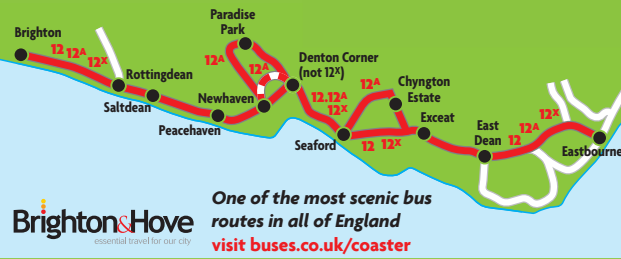

CitySAVER tickets are only valid between Saltdean and Brighton. network SAVER tickets are valid on the whole route

USB charging points on Route 12 buses

Mondays to Fridays

If high winds are forecast buses may be diverted or single decks operated on these routes.

Eastbourne • Seaford • Newhaven • Peacehaven • Brighton

ROUTE

12x

Brighton & Hove
essential travel for our city

One of the most scenic bus routes in all of England
visit buses.co.uk/coaster

Tourist Attractions
Except for Park Centre, Friston Forest
Newhaven for Fort Rottingdean for Historic Village, Kipling Gardens
North Street/Old Steine for Theatre Royal, Royal Pavilion, Jubilee Library, Brighton Museum, Palace Pier, Sea Life Centre

12

12A

Mondays to Fridays (continued)