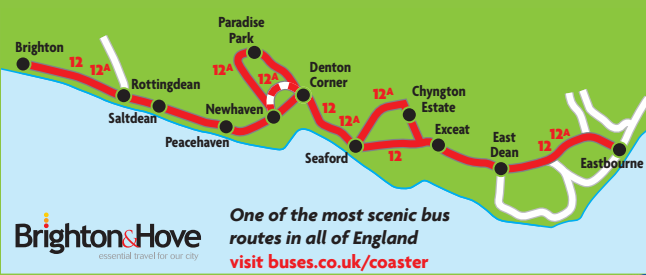

route number	12A	12	12	12A	12	12	12A	12	12	12A	12	12	12A	12	12	12A	12	12	12A	12	12	12A	12	12	12A	12	N12	N12			
Brighton Station ⇌ (stop D)	7.03	7.13	7.23	7.33	7.43	7.53	8.03	8.13	8.23	8.33	8.43	8.53	9.03	9.18	9.33	9.48	10.03	10.18	10.33	10.48	11.03	11.18	11.33	11.48	12.18						
West Street, Wetherspoons		▼	▼	▼	▼	▼	▼	▼	▼	▼	▼	▼	▼	▼	▼	▼	▼	▼	▼	▼	▼	▼	▼	▼	▼	▼	▼	▼	▼	▼	▼
Churchill Square (stop E)		▼	▼	▼	▼	▼	▼	▼	▼	▼	▼	▼	▼	▼	▼	▼	▼	▼	▼	▼	▼	▼	▼	▼	▼	▼	▼	▼	▼	▼	▼
opp Sea Life Centre (stop K)	7.11	7.21	7.31	7.41	7.51	8.01	8.11	8.21	8.31	8.41	8.51	9.01	9.11	9.26	9.41	9.56	10.11	10.26	10.41	10.56	11.11	11.26	11.41	11.56	12.26	1.42	3.32				
Paston Place(for County Hospital)	7.15	7.25	7.35	7.45	7.55	8.05	8.15	8.25	8.35	8.45	8.55	9.05	9.15	9.30	9.45	10.00	10.15	10.30	10.45	11.00	11.15	11.30	11.45	11.59	12.30	1.44	3.34				
Rottingdean, opp White Horse	7.22	7.32	7.42	7.52	8.02	8.12	8.22	8.32	8.42	8.52	9.02	9.12	9.22	9.37	9.52	10.07	10.22	10.37	10.52	11.07	11.22	11.37	11.52	12.07	12.37	1.51	3.41				
Saltdean, Longridge Ave,A259	7.26	7.36	7.46	7.56	8.05																										

ROUTE

Brighton ● Peacehaven ● Newhaven ● Seaford ● Eastbourne

12

12A

Tourist Attractions
 Rottingdean for Historic Village, Kipling Gardens
 Newhaven for Newhaven Fort
 Exceat for Park Centre, Friston Forest
 Eastbourne for Arndale Centre, Eastbourne Pier, Congress Theatre