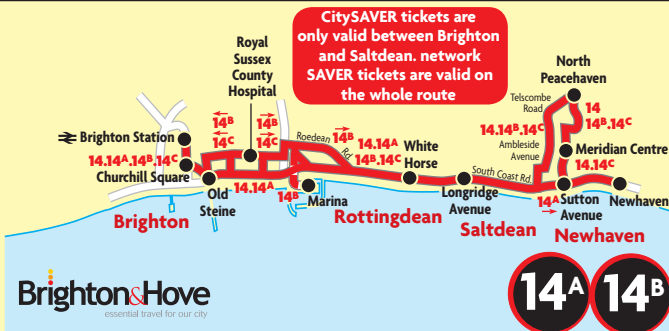

ROUTE

Brighton • Peacehaven • Newhaven

14

14^c

Tourist Attractions

- **North Street/Old Steine** for Theatre Royal, Royal Pavilion, Jubilee Library, Museum, Palace Pier, Sea Life Centre
- **Rottingdean** for Historic Village, Kipling Gardens
- **Newhaven** for Fort