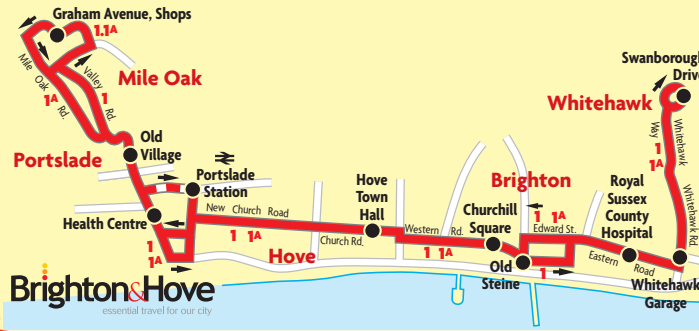

For Saturday times see page 18 and Sunday times see page 19.

NOTES SD = Schooldays only (see page 11). HP = Operates via Boundary Road, Hangleton Road, Hove Park School (8.15am), Hangleton Lane and Fox Way. # = Alternate journeys via Valley Road (Route 1) or Mile Oak Road (Route 1A). SH = School Holidays only (see page 11). PC = Operates via Sackville Road, Old Shoreham Road, Elm Drive, Hangleton and Portslade Academy (8.15am).

Route 1A buses depart Mile Oak Road, Mile Oak Gardens between 9am and 6pm at these times:

9.18am, 9.36am, 9.54am, 10.18am, 10.35am, 10.53am, 11.17am, 11.35am, 11.53am, 12.18pm, 12.36pm, 12.54pm, 1.19pm, 1.37pm, 1.55pm, 2.20pm, 2.38pm, 2.56pm, 3.21pm, 3.39pm, 3.57pm, 4.17pm, 4.35pm, 4.54pm, 5.12pm, 5.32pm, 5.52pm.

Route 1A buses depart American Express, Edward Street between 9am and 7pm at these times:

9.08am, 9.31am, 9.55am, 10.13am, 10.33am, 10.58am, 11.15am, 11.33am, 11.57am, 12.15pm, 12.33pm, 12.58pm, 1.16pm, 1.34pm, 1.59pm, 2.17pm, 2.35pm, 3.01pm, 3.19pm, 3.37pm, 4.02pm, 4.20pm, 4.38pm, 4.58pm, 5.16pm, 5.35pm, 5.53pm, 6.13pm, 6.33pm, 6.51pm.

Mile Oak ● Portslade ● Hove ● City Centre ● Whitehawk

ROUTE

USB charging points on Route 1 buses

Sundays

Tourist Attractions

- North Street/Old Steine for Theatre Royal, Royal Pavilion, Jubilee Library, Brighton Museum, Palace Pier, Sea Life Centre
- New Church Road for Hove Museum