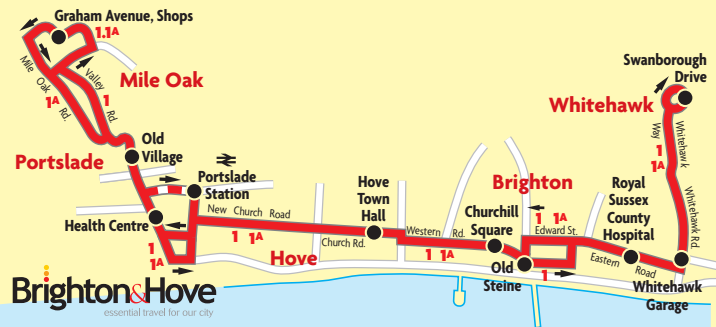

For Saturday times see page 18 and Sunday times see page 19.

NOTES SD = Schooldays only (see page 11). HP = Operates via Boundary Road, Hangleton Road, Hove Park School (8.15am), Hangleton Lane and Fox Way. # = Alternate journeys via Valley Road (Route 1) or Mile Oak Road (Route 1A). SH = School Holidays only (see page 11). PC = Operates via Sackville Road, Old Shoreham Road, Elm Drive, Hangleton and Portslade Academy (8.15am).

ROUTE

Whitehawk ● City Centre ● Hove ● Portslade ● Mile Oak

1

1A

Tourist Attractions
North Street/Old Steine for Theatre Royal, Royal Pavilion, Jubilee Library, Brighton Museum, Palace Pier, Sea Life Centre
New Church Road for Hove Museum

Route 1A buses depart American Express, Edward Street between 9am and 7pm at these times:

9.08am, 9.31am, 9.55am, 10.13am, 10.33am, 10.58am, 11.15am, 11.33am, 11.57am, 12.15pm, 12.33pm, 12.58pm, 1.16pm, 1.34pm, 1.59pm, 2.17pm, 2.35pm, 3.01pm, 3.19pm, 3.37pm, 4.02pm, 4.20pm, 4.38pm, 4.58pm, 5.16pm, 5.35pm, 5.53pm, 6.13pm, 6.33pm, 6.51pm.

Sundays and Public Holidays

route number	1	1A	1	1	1A	1	1	1A	1	1	1A	1	1	1A	1	1A	1	1A	1	1A	1	1A	1	1A
Whitehawk, Swanborough Drive	am																							
Whitehawk, Bus Garage	11.37																							
Royal Sussex County Hospital	11.44																							
Old Steine (stop H)	11.49																							
Churchill Square (stop C)	11.56																							
Hove opp Town Hall, Church Rd	12.02																							
Boundary Road/New Church Rd	12.11																							
Portslade, Old Village	12.20																							
Mile Oak Rd, Mile Oak Gardens	12.27																							
Mile Oak, Graham Ave, Shops	12.34																							