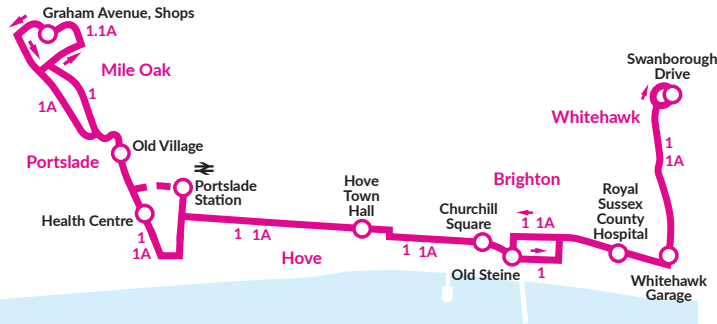

1, 1A

Mondays to Fridays effective 6th September, 2021

route number	1	1	1	1	1	1	1	1A	1	1	1A	1	1	1	1A	1	1	1A	1	1	1A	1	1	1A	1	1
Mile Oak, Graham Ave, Shops	0540	0600	0618	0630	0642	0651	0659	0707	0715	0721	0727	0733	0739	0745	0751	1908	1915	1922	1929	1936	1943	1951				
Mile Oak Road, Mile Oak Gardens							0706			0728				0752		1922	1922	1929	1943	1943	1951					
Portslade, Old Village	0547	0608	0626	0638	0650	0659	0707	0715	0723	0729	0735	0741	0747	0753	0759	1916	1923	1930	1937	1944	1951	1959				
Portslade, Stn ⇌, Boundary Road	0553	0615														then										
New Church Rd/Boundary Road	0554	0616	0634	0647	0659	0709	0717	0725	0733	0740	0747	0753	0759	0806	0813	every	1925	1932	1938	1945	1952	1959	2007			
Hove, Town Hall, Church Road	0601	0623	0642	0655	0708	0718	0726	0735	0744	0751	0758	0804	0811	0818	0825	6-7	1934	1940	1946	1953	2000	2007	2015			
Churchill Square (stop H)	0608	0630	0650	0703	0716	0726	0736	0745	0754	0801	0808	0815	0822	0829	0836	mins	1943	1949	1955	2002	2009	2015	2023			
Brighton Station ⇌ (stop H)	0612	0634														until										
North Street (stop C)	0616	0638	0652	0705	0718	0728	0738	0747	0756	0804	0811	0818	0825	0832	0839	1946	1952	1958	2005	2012	2018	2026				
American Express, Edward Street							0741			0807				0835		1955	2005	2012	2019	2025	2033					
Royal Sussex County Hospital	0622	0644	0658	0713	0726	0736	0746	0755	0804	0812	0820	0827	0834	0840	0848	1953	1959	2006	2012	2019	2025	2033				
Whitehawk, opp Bus Garage	0626	0648	0702	0717	0730	0740	0750	0800	0810	0818	0826	0833	0840	0846	0854	1957	2003	2009	2016	2023	2029	2037				
Whitehawk, Swanborough Drive	0631	0653	0708	0723	0736	0746	0756	0806	0816	0824	0832	0840	0847	0853	0901	2003	2009	2015	2022	2035	2035	2043				

Mondays to Fridays effective 6th September, 2021