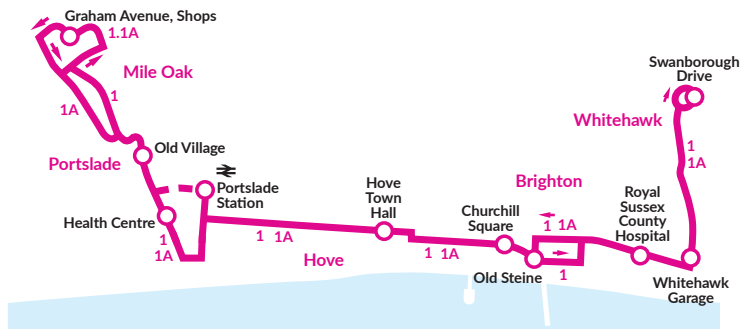

Route 1A buses depart Mile Oak Road, Mile Oak Gardens between 0900 and 1900 at these times Saturdays 0919, 0937, 0955, 1019, 1036, 1054, 1118, 1135, 1153, 1218, 1236, 1254, 1320, 1339, 1357, 1421, 1439, 1457, 1523, 1542, 1601, 1620, 1638, 1657, 1716, 1735, 1755, 1816, 1837, 1858

Route 1A buses depart American Express, Edward Street between 1000 and 2000 at these times Saturdays 0955, 1015, 1034, 1058, 1115, 1133, 1158, 1216, 1234, 1259, 1317, 1335, 1401, 1421, 1439, 1503, 1521, 1539, 1605, 1624, 1643, 1702, 1719, 1738, 1757, 1815, 1835, 1854, 1915, 1934, 1954

NOTES

= Route 1A buses only operate about every 20 minutes, see times listed for Mile Oak Road and Edward Street times. SH = School Holidays only.

1, 1A

Brighton & Hove Buses

Sundays and Public Holidays effective 5th September, 2021

Sundays and Public Holidays effective 5th September, 2021

route number	1A	1	1A	1	1A	1	1A	1	1A	1	1		
Mile Oak, Graham Avenue, Shops	2022	2037	2053	2108	2123	2139	2154	2209	2224	2239	2254	2309	2339
Mile Oak Road, Mile Oak Gardens	2028		2058		2128		2159		2229		2259		
Portslade, Old Village	2029	2044	2059	2114	2129	2145	2200	2215	2230	2245	2300	2315	2345
New Church Road/Boundary Road	2036	2051	2106	2121	2136	2152	2207	2222	2237	2252	2307	2322	2352
Hove Town Hall, Church Road	2043	2058	2113	2128	2143	2159	2214	2229	2244	2259	2314	2329	2359
Churchill Square (stop H)	2051	2106	2121	2136	2151	2206	2221	2236	2251	2306	2321	2336	0006
North Street (stop C)	2054	2109	2124	2139	2154	2209	2224	2239	2254	2309	2324	2339	0009
American Express, Edward Street	2057		2127		2157		2227		2257		2327		
Royal Sussex County Hospital	2101	2116	2131	2146	2201	2216	2231	2246	2301	2316	2331	2346	0016
Whitehawk, opp Bus Garage	2105	2120	2135	2150	2205	2220	2235	2250	2305	2320	2335	2350	0020
Whitehawk, Swanborough Drive	2111	2126	2141	2156	2211	2226	2241	2256	2311	2326	2341	2356	0026