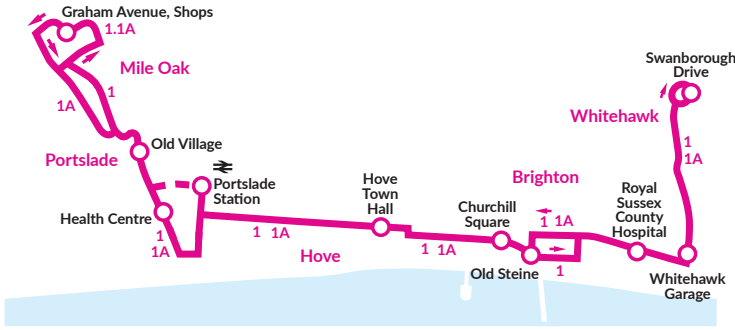

1, 1A

Brighton & Hove Buses

Sundays and Public Holidays effective 5th September, 2021

route number	1	1	1	1	1	1	1	1	1	1A	1	1	1A	1	1	1A	1	1	1A	1	1	1A	1	1
Mile Oak, Graham Avenue, Shops			0709	0729	0749	0805	0821	0836	0846	0856	0906	0916	0926	0936	0946	0956	1006	1016	1026	1036	1046	1056	1106	1116
Mile Oak Rd, Mile Oak Gardens										0902			0932			1003			1033			1103		
Portslade, Old Village			0717	0737	0757	0813	0829	0844	0854	0903	0914	0924	0933	0944	0954	1004	1014	1024	1034	1044	1054	1104	1114	1124
New Church Rd/Boundary Road	0625	0655	0725	0745	0805	0821	0837	0852	0902	0912	0923	0933	0942	0953	1003	1014	1024	1034	1044	1054	1104	1114	1124	1134
Hove Town Hall, Church Road	0633	0703	0733	0753	0813	0829	0845	0900	0911	0921	0932	0942	0951	1002	1013	1024	1034	1044	1054	1104	1115	1124	1135	1145
Churchill Square (stop H)	0640	0710	0740	0800	0820	0836	0852	0908	0919	0929	0940	0950	1000	1011	1022	1033	1043	1053	1104	1114	1125	1134	1145	1155
Brighton Station (stop H)	0644	0714	0744																					
North Street (stop B)	0647	0717	0747	0802	0822	0838	0854	0910	0921	0931	0942	0952	1002	1013	1024	1035	1045	1055	1107	1117	1128	1137	1148	1158
American Express, Edward Street										0933			1005			1038			1110			1140		
Royal Sussex County Hospital	0653	0724	0754	0809	0829	0845	0901	0917	0928	0937	0949	0959	1009	1020	1031	1042	1052	1102	1114	1124	1135	1144	1155	1206
Whitehawk, opp Bus Garage	0657	0728	0758	0813	0833	0849	0905	0921	0932	0942	0953	1004	1014	1025	1036	1047	1057	1107	1119	1129	1140	1149	1200	1211
Whitehawk, Swanborough Drive	0703	0734	0804	0819	0839	0855	0911	0927	0938	0948	0959	1010	1020	1031	1042	1053	1103	1113	1125	1135	1146	1155	1206	1217

Sundays and Public Holidays effective 5th September, 2021