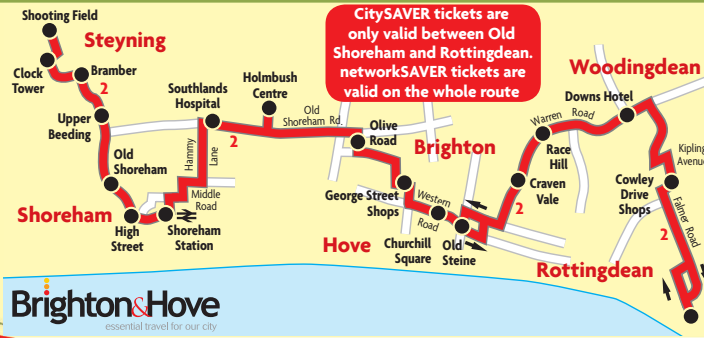

2

USB charging points on Route 2 buses

Saturdays and Sundays

Tourist Attractions
North Street/Old Steine for Theatre Royal, Royal Pavilion, Jubilee Library, Brighton Museum, Palace Pier, Sea Life Centre
Race Hill for Brighton Racecourse
Shoreham High Street for Marlipins Museum

NOTES H = Starts from Old Shoreham Road/Hove Park Tavern 6 minutes earlier.

out all day in the area?
1 day networkSAVER
 1 day unlimited travel
 terms & conditions apply - see page 8

buy in advance
 on your mobile
£ 5
buses.co.uk/app

USB charging points on Route 2 buses

Saturdays and Sundays

Tourist Attractions
 North Street/Old Steine for Theatre Royal, Royal Pavilion, Jubilee Library, Brighton Museum, Palace Pier, Sea Life Centre
Race Hill for Brighton Racecourse
Shoreham High Street for Marlipins Museum
Rottingdean for Historic Village, Kipling Gardens

NOTES HG = Continues to Hove George Street via Sackville Road and Blatchington Road.

out all day in the area?
1 day networkSAVER
 1 day unlimited travel
 terms & conditions apply - see page 8

buy in advance
 on your mobile
£ 5
buses.co.uk/app