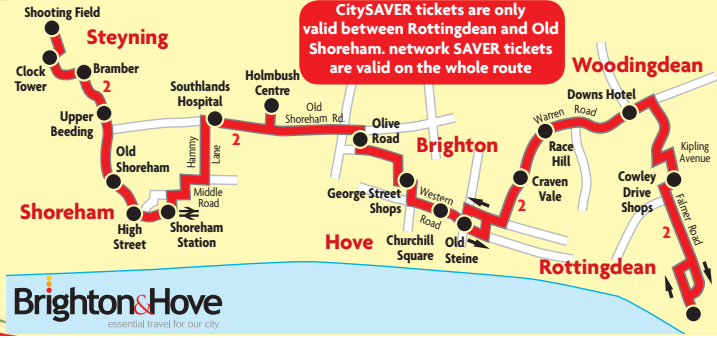

2

USB charging points on Route 2 buses

Saturdays and Sundays

Tourist Attractions
North Street/Old Steine for Theatre Royal, Royal Pavilion, Jubilee Library, Brighton Museum, Palace Pier, Sea Life Centre
Race Hill for Brighton Racecourse
Shoreham High Street for Marlipins Museum

USB charging points on Route 2 buses

Saturdays and Sundays

Tourist Attractions
 North Street/Old Steine for Theatre Royal, Royal Pavilion, Jubilee Library, Brighton Museum, Palace Pier, Sea Life Centre
Race Hill for Brighton Racecourse
Shoreham High Street for Marlipins Museum
Rottingdean for Historic Village, Kipling Gardens

NOTES HG = Continues to Hove George Street via Sackville Road and Blatchington Road.

out all day in the area?
1 day networkSAVER
 1 day unlimited travel
 terms & conditions apply - see page 8

buy in advance
 on your mobile
£ 5
buses.co.uk/app