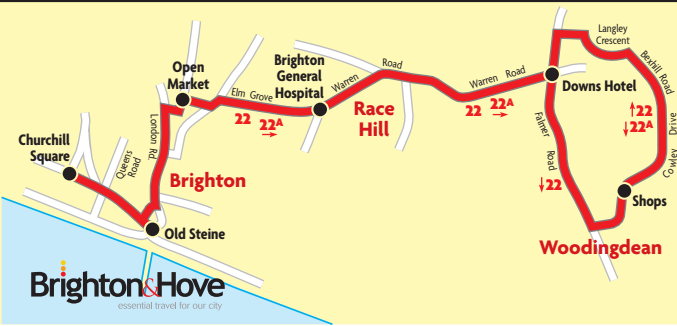

City Centre ● Race Hill ● Woodingdean

ROUTE

22

Tourist Attractions

North Street/Old Steine
for Theatre Royal, Royal Pavilion, Jubilee Library, Brighton Museum, Palace Pier, Sea Life Centre
Race Hill/Elm Grove
for Brighton Racecourse

Sundays and Public Holidays																										
route number	22	22	22	22	22	22	22	22	22	22	22	22	22	22	22	22	22	22	22	22	22	22	22	22	22	22
	am														pm											
Churchill Square (stop H)																										
North Street (stop B)																										
St Peters Church (stop A)																										
Open Market, Oxford Street																										
Bottom of Elm Grove	7:13	7:53	8:28	8:57	9:27		9:57	10:24	10:54	11:24	11:54	12:25	12:55													
Race Hill, Elm Grove	7:16	7:56	8:31	9:00	9:30	10:00	10:28	10:58	11:28	11:58	12:29	12:59														
Woodingdean, Downs Hotel	7:21	8:01	8:36	9:05	9:35	10:05	10:33	11:04	11:34	12:04	12:35	1:05														
Falmer Road/Cowley Drive	7:24	8:04	8:39	9:09	9:39	10:09	10:37	11:08	11:38	12:08	12:39	1:09														
Cowley Drive Shops arr	7:25	8:05	8:40	9:10	9:40	10:10	10:38	11:09	11:39	12:09	12:40	1:10														
Cowley Drive Shops dep	7:27	8:07	8:42	9:12	9:42	10:12	10:42	11:12	11:42	12:12	12:42	1:12														
Langley Crescent, Sutton Close	7:33	8:13	8:48	9:18	9:48	10:18	10:48	11:18	11:48	12:18	12:48	1:18														
Woodingdean, opp Downs Hotel	7:36	8:16	8:51	9:21	9:51	10:21	10:52	11:23	11:53	12:23	12:53	1:23														
Race Hill, Elm Grove	7:41	8:21	8:56	9:26	9:56	10:28	10:58	11:29	11:59	12:29	12:59	1:29														
London Road, Shops	7:47	8:28	9:03	9:33	10:04	10:36	11:06	11:37	12:07	12:37	1:07	1:37														
Old Steine (stop H)	7:52	8:33	9:08	9:38	10:10	10:42	11:12	11:43	12:13	12:43	1:13	1:43														
Churchill Square (stop J)	7:54	8:35	9:11	9:41	10:13	10:45	11:15	11:46	12:16	12:46	1:16	1:46														