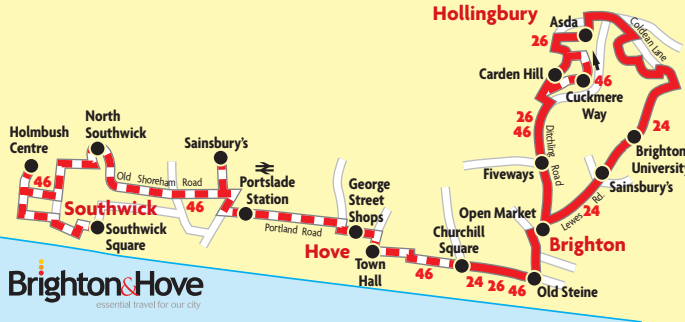

Tourist Attractions

North Street/Old Steine for Theatre
Royal, Royal Pavilion,
Jubilee Library,
Brighton Museum,
Palace Pier,
Sea Life Centre

Sundays