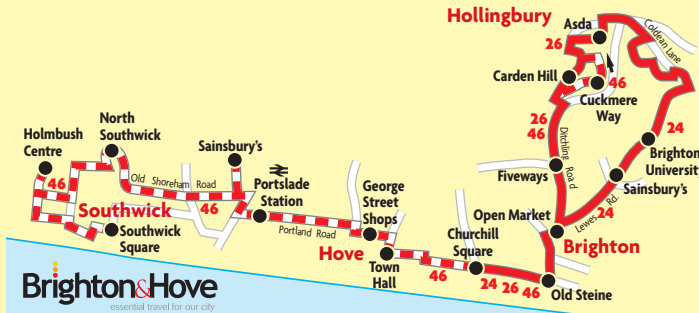

Tourist Attractions

North Street/Old Steine for Theatre
Royal, Royal Pavilion,
Jubilee Library,
Brighton Museum,
Palace Pier,
Sea Life Centre

Mondays to Saturdays