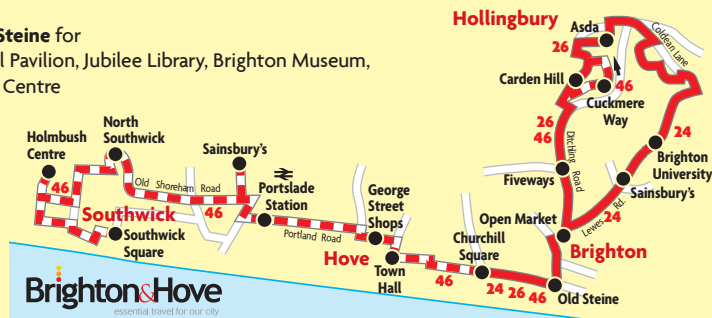

ROUTE

Southwick ● Hove ● City Centre ● Hollingbury ● Coldean ● City Centre

Tourist Attractions

North Street/Old Steine for

Theatre Royal, Royal Pavilion, Jubilee Library, Brighton Museum, Palace Pier, Sea Life Centre

Mondays to Saturdays

Mondays to Fridays

route number	46	26	26	46	26	46	26	46	26	46	26	46	26	46	26	46	26	46	26	46	
Southwick, Square, Shops																					
Shoreham, Holmbush Centre, Shops																					
Kingston Broadway																					
Holmbush Way, Kings Road																					
Southern Cross, Old Shoreham Rd																					
Sainsburys, Benfield Valley																					
Portslade, Stn ⇌, Portland Rd arr																					
Portslade, Stn ⇌, Portland Rd dep																					
Hove, Town Hall, Church Road																					
Churchill Square (stop F) arr																					
Churchill Square (stop F) dep																					
North Street (stop B)																					
Open Market, Ditchling Road																					
Fiveways, Ditchling Road																					
Rotherfield Cres/Buxted Rise																					
Carden Hill/Cuckmere Way																					
Hollingbury, ASDA Store arr																					
changes to route number																					
Hollingbury, ASDA Store dep																					
Coldean, Saunders Hill																					
Lewes Road, Coldean Lane																					
Brighton University, The Avenue ⇌																					
Lewes Road, Bus Garage																					
London Road, Shops																					
Old Steine (stop H)																					
Churchill Square (stop J)																					
Brighton Station ⇌																					

Mondays to Fridays

route number	26	46	26	46	26	46	26	46	26	46	26	46	26	46	26	46	26	46	26	46	
Southwick, Square, Shops																					
Shoreham, Holmbush Centre, Shops																					
Kingston Broadway																					
Holmbush Way, Kings Road																					
Southern Cross, Old Shoreham Rd																					
Sainsburys, Benfield Valley																					
Portslade, Stn ⇌, Portland Rd arr																					
Portslade, Stn ⇌, Portland Rd dep																					
Hove, Town Hall, Church Road																					
Churchill Square (stop F) arr																					
Churchill Square (stop F) dep																					
North Street (stop B)																					
Open Market, Ditchling Road																					
Fiveways, Ditchling Road																					
Rotherfield Cres/Buxted Rise																					
Carden Hill/Cuckmere Way																					
Hollingbury, ASDA Store arr																					
changes to route number																					
Hollingbury, ASDA Store dep																					
Coldean, Saunders Hill																					
Lewes Road, Coldean Lane																					
Brighton University, The Avenue ⇌																					
Lewes Road, Bus Garage																					
London Road, Shops																					
Old Steine (stop H)																					
Churchill Square (stop J)																					

times continue on next page.