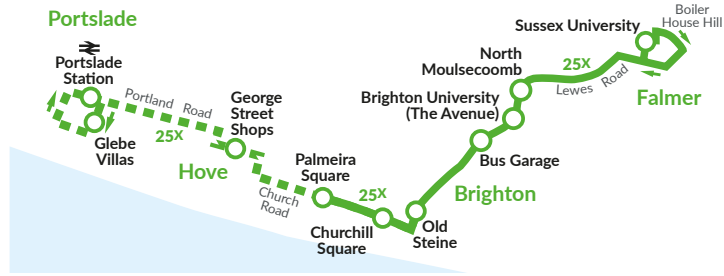

25X

Brighton & Hove Buses

Mondays to Fridays only

route number	25X	25X	25X	25X	25X	25X	25X	25X	25X		25X	25X	25X	25X	25X	25X	25X	25X	25X	25X	25X	25X	25X
Portslade, Station ⇌, Portland Road	0727	0737	0747	0757	0807	0817																	
Hove, Palmeira Square	0742	0752	0802	0815	0825	0835																	
Churchill Square (stop G)	0749	0759	0809	0822	0832	0842																	
Old Steine (stop F)	0753	0803	0813	0820	0827	0837	0847	0857	0907	then	1447	1455	1505	1515	1524	1534	1544	1553	1603	1613	1623	1633	1643
Lewes Road, opp Bus Garage	0804	0814	0824	0831	0838	0848	0858	0908	0918	every	1458	1508	1518	1528	1538	1548	1558	1608	1618	1628	1638	1648	1658
Brighton University, The Avenue ⇌	0807	0817	0827	0834	0841	0851	0901	0911	0921	10	1501	1511	1521	1531	1541	1551	1601	1611	1621	1631	1641	1651	1701
Lewes Road, Coldean Lane	0811	0821	0831	0838	0845	0855	0905	0914	0924	mins	1504	1514	1524	1534	1544	1554	1604	1614	1624	1634	1644	1654	1704
Sussex University, North-South Road	0817	0827	0837	0844	0851	0901	0911	0920	0930	until	1510	1520	1530	1540	1550	1600	1610	1620	1630	1640	1650	1700	1710
Falmer, Station A27 ⇌	0825	0835	0845	0853	0901	0911	0921	0930	0940		1520	1530	1540	1550	1600	1610	1620	1630	1640	1650	1700	1710	1720

route number	25X	25X	25X	25X	25X	25X	25X	25X	25X	25X	25X	
Portslade, Station ⇌, Portland Road									1810	1840	1855	
Hove, Palmeira Square									1823	1853	1908	
Churchill Square (stop G)									1830	1900	1915	
Old Steine (stop F)	1653	1703	1713	1723	1735	1749	1804	1835	1819	1905	1850	1920
Lewes Road, opp Bus Garage	1708	1718	1728	1738	1750	1804	1818	1846	1832	1915	1900	1929
Brighton University, The Avenue ⇌	1711	1721	1731	1741	1753	1807	1821	1848	1834	1917	1902	1931
Lewes Road, Coldean Lane	1714	1724	1734	1744	1756	1810	1824	1851	1837	1920	1905	1934
Sussex University, North-South Road	1720	1730	1740	1750	1802	1816	1830	1843	1857	1911	1926	1939
Falmer, Station A27 ⇌	1730	1740	1750	1800	1812	1826	1840	1853	1905	1920	1935	1950

Route 25X stops at all stops between Portslade Station and Churchill Square then stopping only at points shown plus St Peters Church, Elm Grove/Lewes Road and Moulsecoomb Way/Lewes Road then after Coldean Lane stops at Stanmer Park and then all stops to Falmer Station.

Mondays to Fridays only