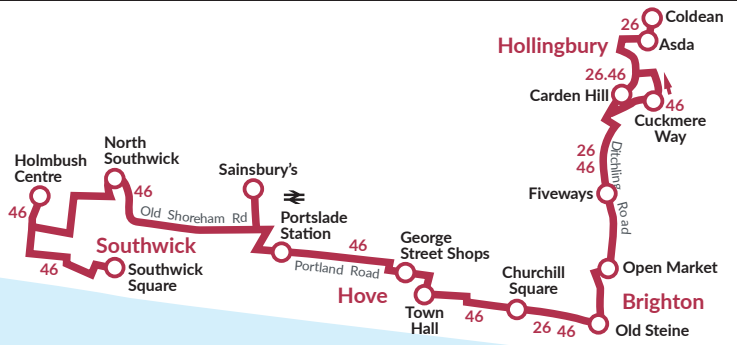

26,46

Brighton & Hove Buses

Saturdays effective 13th March, 2021

route number	24		24		24		24		24		24		24		24		24		24		24		
Lewes Road, Coldean Lane	0644		0745		0816		0836		0856		0919		0939		0959		1019		1039		1059		
Coldean, Saunders Hill	0649		0750		0822		0842		0902		0925		0945		1005		1025		1045		1105		
Hollingsbury, opp ASDA Store arr	0652		0753		0825		0845		0905		0928		0948		1008		1028		1048		1108		
changes to route number	46	26	46	46	46	46	46	46	46	26	46	26	46	26	46	26	46	26	46	26	46	46	
Hollingsbury, opp ASDA Store dep	0655		0815		0835		0855		0915		0934		0953		1013		1033		1053		1113		
Rotherfield Cres/Buxted Rise	0613	0713	0743	0803	0822	0835	0855	0915	0935	0955	1015	1035	1055	1115	1135	1155	1175	1195	1215	1235	1255	1275	
Carden Hill/Cuckmere Way arr	0615	0657	0715	0745	0805	0817	0825	0837	0838	0857	0858	0917	0918	0936	0938	0955	0958	1015	1018	1035	1038	1055	1058
Carden Hill/Cuckmere Way dep	0617	0657	0717	0747	0807	0817	0827	0837	0847	0857	0907	0917	0927	0936	0947	0955	1005	1015	1025	1035	1045	1055	1105
Fiveways, Ditchling Road	0623	0703	0723	0753	0814	0824	0834	0844	0854	0904	0914	0924	0934	0943	0954	1002	1012	1022	1032	1042	1052	1102	1112
London Road, Shops	0628	0708	0728	0758	0821	0831	0841	0851	0901	0912	0922	0932	0942	0951	1002	1010	1020	1030	1040	1050	1100	1110	1120
Old Steine (stop H)	0632	0712	0732	0802	0825	0835	0845	0855	0905	0916	0926	0936	0947	0956	1007	1015	1025	1035	1045	1055	1105	1115	1125
Brighton Station (stop C)	0637	0737	0807																				
Churchill Square (stop J)		0716				0839		0859		0920		0940		1000		1020		1040		1100		1120	
Churchill Square (stop C)	0641	0741	0811	0830	0850	0910	0931	0952	1012	1031	1051	1111	1131	1151	1171	1191	1211	1231	1251	1271	1291	1311	
Hove, Town Hall, Tisbury Road	0648	0748	0819	0838	0858	0919	0940	1001	1021	1041	1101	1121	1141	1201	1221	1241	1301	1321	1341	1401	1421	1441	1461
Portslade, Stn (Portland Rd)	0656	0756	0827	0846	0907	0928	0949	1011	1031	1052	1112	1132	1152	1212	1232	1252	1312	1332	1352	1412	1432	1452	1472
Sainsbury's, Benfield Valley	0701	0801	0835	0854	0915	0936	0957	1019	1039	1100	1120	1140	1200	1220	1240	1300	1320	1340	1400	1420	1440	1500	1520
Southern Cross, Old Shoreham Rd	0704	0804	0838	0857	0918	0939	1001	1023	1043	1104	1124	1144	1204	1224	1244	1304	1324	1344	1404	1424	1444	1504	1524
Holmbush Way, Kings Road	0710	0810	0844	0903	0924	0946	1008	1030	1050	1111	1131	1151	1211	1231	1251	1311	1331	1351	1411	1431	1451	1511	1531
Shoreham, Holmbush Centre, Shops	0713	0813	0849	0908	0929	0951	1013	1035	1055	1116	1136	1156	1216	1236	1256	1316	1336	1356	1416	1436	1456	1516	1536
Southwick, Square, Shops	0720	0820	0856	0916	0937	0959	1021	1043	1103	1124	1144	1204	1224	1244	1304	1324	1344	1404	1424	1444	1504	1524	1544

Sundays and Public Holidays effective 7th March, 2021