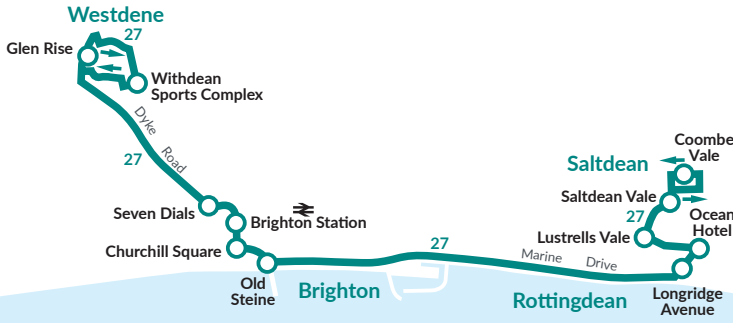

27,27<sup>B</sup>

Brighton & Hove Buses

Mondays to Fridays effective 7th June, 2021

Table with route number, day code, and departure times for route 27, 27B from Saltdean, Coombe Vale to Westdene. Includes times for various stops like Lustrells Vale, Brighton Station, and Old Steine.

Mondays to Fridays effective 7th June, 2021

Table with route number and departure times for route 27, 27B from Saltdean, Coombe Vale to Saltdean, Coombe Vale. Includes times for various stops like Lustrells Vale, Brighton Station, and Old Steine.

Saturdays effective 7th June, 2021

Table with route number and departure times for route 27, 27B on Saturdays from Saltdean, Coombe Vale to Westdene. Includes times for various stops like Lustrells Vale, Brighton Station, and Old Steine.

Saturdays effective 7th June, 2021

Table with route number and departure times for route 27, 27B on Saturdays from Saltdean, Coombe Vale to Saltdean, Coombe Vale. Includes times for various stops like Lustrells Vale, Brighton Station, and Old Steine.