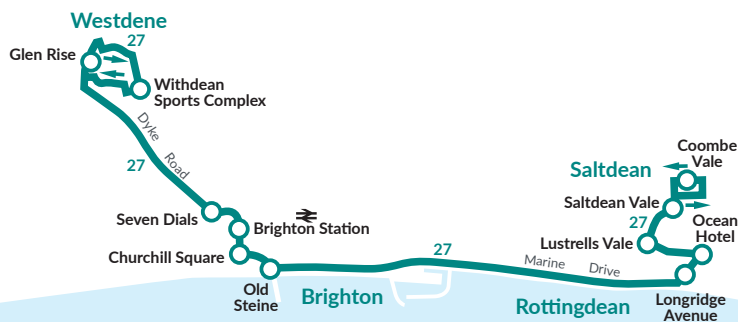

27<sup>B</sup>

Brighton &amp; Hove Buses

Mondays to Fridays from 25th July, 2021

route number	27B	27B	27B
day code	SD	SD	SD
Saltdean, Coombe Vale	0705	0720	0730
Lustrells Vale, Shops	0711	0726	0736
Saltdean, Longridge Avenue	0718	0733	0743
Rottingdean, White Horse	0721	0737	0747
Paston Place (for County Hospital)	0730	0746	0756
Old Steine (stop U)	0733	0749	0759
Clock Tower (stop L)	0737	0753	0803
Brighton Station=(stop E)	0740	0756	0806
Seven Dials, Dyke Road	0743	0759	0809
Dyke Road, Woodruff Avenue	0750	0806	0816
Blatchington Mill School	0758	0814	0824
Valley Drive, Whitethorn Drive	0808	0824	0834
Withdean, Sports Complex	0814	0830	0840

NOTES # = Starts from Arundel Terrace at 0713. SD = Schooldays only. SH = School Holidays only.

Withdean Sports Complex is also a Park & Ride site. The bus stops adjacent to the car park in Tongdean Lane.  
Adult citySAVER return is £5.20 or a family ticket (for 5 people with a minimum of 1 adult and a maximum of 2 adults) is £10