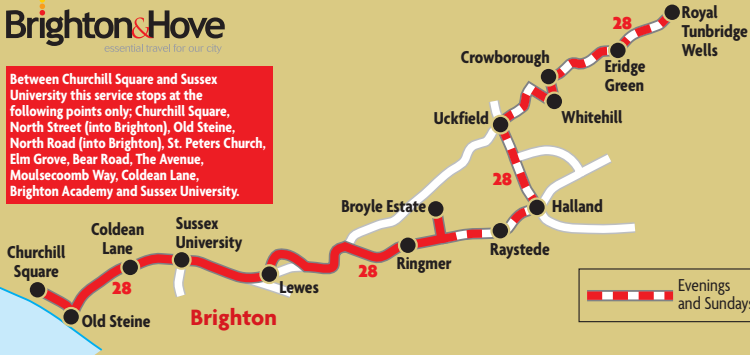

Between Churchill Square and Sussex University this service stops at the following points only; Churchill Square, North Street (into Brighton), Old Steine, North Road (into Brighton), St. Peters Church, Elm Grove, Bear Road, The Avenue, Moulsecomb Way, Coldean Lane, Brighton Academy and Sussex University.