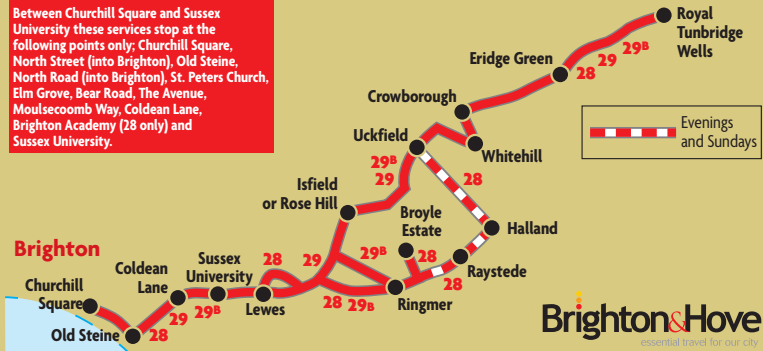

Between Churchill Square and Sussex University these services stop at the following points only; Churchill Square, North Street (into Brighton), Old Steine, North Road (into Brighton), St. Peters Church, Elm Grove, Bear Road, The Avenue, Moulsecomb Way, Coldean Lane, Brighton Academy (28 only) and Sussex University.

28

29

29B

Brighton & Hove
essential travel for our city