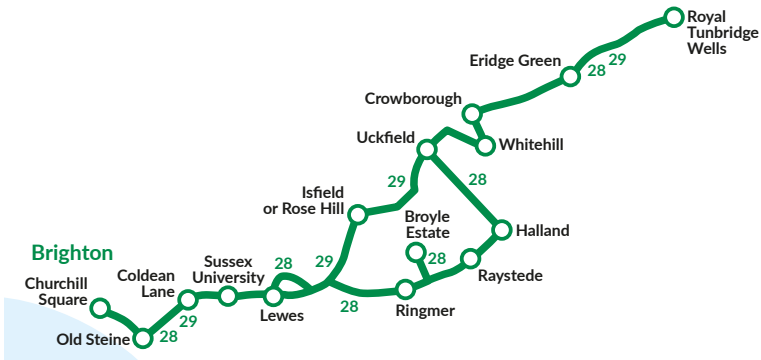

28,29,29^x

Mondays to Fridays		28	28	28	28	29	28	28	29X	28	29	28	29	28	29	29	29*	28	29	29	28	28	29	28	28	
route number	day code															SD	SH	SD*								
Tunbridge Wells, Royal Victoria Place									0640							0742	0747	0750*						0847		
Tunbridge Wells, Station ⇌									0643							0745	0750	0753*						0850		
Eridge Green, Church									0653							0756	0801	0804*						0901		
Crowborough, Cross						0616			0702			0708				0805d	0810	0813d*					0825	0909		
Beacon Academy																0808		0816*								
Whitehill, Rose Court						0621						0714				0814	0816	0822*					0834	0916		
Five Ash Down, Pig & Butcher						0631						0725				0825	0827	0833*					0845	0927		
Uckfield, Bus Station arr						0637			0718			0732				0833	0835	0841*					0853	0935		
Uckfield, Bus Station dep			0545			0640			0720		0735	0737	0805			0838	0840	0846*				0858	0910	0940		
Halland, Blacksmiths Arms			0554									0747														
Rose Hill, Halfway House									0728							0849	0851	0857*				0909		0950		
Isfield, Lavender Line Station						0652					0747		0817									0922				
Ringmer, Broyle Estate			0601		0634		0659			0727		0754		0824							0854		0927		0957	
Ringmer, Olde Post Office Mews			0607		0640		0706			0734		0801		0831						0901		0933		1003		
Malling Hill, Church Lane						0700				0738		0800		0830		0859	0859	0907*			0919	0930		0957		
Church Lane, Police HQ		0553b	0613	0633b	0646		0714			0744		0812		0842						0909		0939		1009		
Lewes, Tesco		0555	0615	0635	0648		0716			0746		0814		0844						0911		0941		1011		
Lewes, Bus Station arr		0556	0616	0636	0650	0703	0718		0741	0748	0803	0816	0833	0846	0902	0902	0910*		0913	0922	0933	0943	1000	1013		
Lewes, Bus Station dep		0557	0617	0637	0652	0705	0720	0735	0745	0750	0805	0820	0835	0850	0905	0905	0912		0915	0925	0935	0945	0955	1005	1025	
Lewes, opp H M Prison		0603	0623	0643	0659	0714	0729	0745		0800	0816	0831	0846	0901	0915	0915	0922		0925	0935	0944	0954	1004	1014	1024	1034
opp Sussex University A27 ⇌		0610	0630	0650	0708	0723	0738	0754	0759	0809	0825	0840	0855	0910	0923	0923	0930		0933	0943	0952	1002	1012	1022	1032	1042
Lewes Road, Coldean Lane		0612	0632	0652	0710	0725	0741	0758	0801	0813	0828	0843	0858	0913	0926	0926	0933		0936	0945	0954	1004	1014	1024	1034	1044
Brighton University, The Avenue ⇌		0615	0635	0655	0713	0728	0744	0802	0805	0817	0832	0847	0902	0917	0930	0930	0937		0940	0948	0957	1007	1017	1027	1037	1047
Lewes Road, Bus Garage		0617	0637	0657	0715	0730	0746	0805	0808	0820	0835	0850	0905	0920	0933	0933	0940		0943	0951	1000	1010	1020	1030	1040	1050
Brighton, Old Steine (stop H)		0625	0645	0706	0725	0740	0756	0816	0819	0831	0846	0901	0916	0931	0944	0944	0951		0954	1002	1011	1021	1031	1041	1051	1101
Churchill Square (stop J)		0629	0649	0709	0729	0744	0800	0820	0823	0835	0850	0905	0920	0935	0948	0948	0955		0958	1006	1015	1025	1035	1045	1055	1105