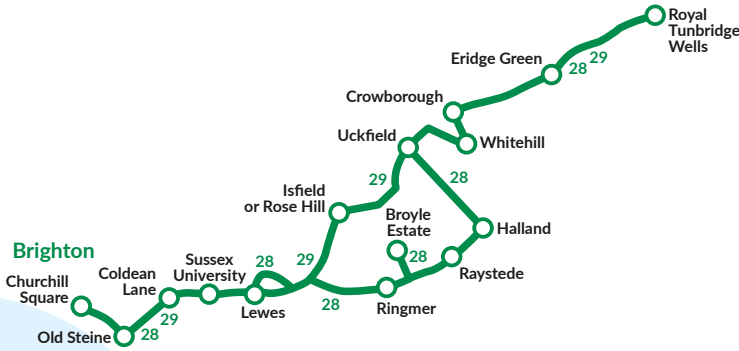

28,29

Saturdays																								
route number	29	28	28	29	28	28	29	28	28	29	28	28	29	28	29	28	28	29	28	28	29			
Tunbridge Wells, Royal Victoria Place	1147						1247						1347					1451			1600			
Tunbridge Wells, Station ⇌	1150						1250						1350					1454			1603			
Eridge Green, Church	1201						1301						1401					1506			1615			
Crowborough, Cross	1209						1309						1409					1515			1624			
Whitehill, Rose Court	1216						1316						1416					1522			1631			
Five Ash Down, Pig & Butcher	1227						1327						1427					1533			1642			
Uckfield, Bus Station arr	1235						1335						1435					1541			1650			
Uckfield, Bus Station dep	1240			1310			1340			1410			1440		1510			1550		1620	1655			
Rose Hill, Halfway House	1250						1351						1451					1601			1706			
Isfield, Lavender Line Station				1322						1422					1522					1632				
Ringmer, Broyle Estate		1257		1327			1357			1427			1502		1532			1607		1640				
Ringmer, Olde Post Office Mews		1303		1333			1403			1433			1508		1538			1613		1646				
Malling Hill, Church Lane	1257			1330			1358			1430			1458		1530			1609		1640	1714			
Church Lane, Police HQ		1309		1339			1409			1439			1514		1544			1619		1652				
Lewes, Tesco		1311		1341			1411			1441			1516		1546			1621		1654				
Lewes, Bus Station arr	1300	1313	1333	1343	1401	1413	1433	1443	1501	1518	1533	1548	1612	1623	1643	1656	1717							
Lewes, Bus Station dep	1305	1315	1325	1335	1345	1355	1405	1415	1425	1435	1445	1455	1505	1520	1535	1550	1605	1615	1625	1635	1645	1658	1710	1722
Lewes, opp H M Prison	1314	1324	1334	1344	1354	1404	1414	1424	1434	1444	1454	1504	1514	1529	1544	1559	1614	1624	1634	1644	1654	1707	1719	1731
opp Sussex University A27 ⇌	1323	1333	1343	1353	1403	1413	1423	1433	1443	1453	1503	1513	1523	1538	1553	1608	1623	1633	1643	1653	1703	1716	1728	1740
Lewes Road, Coldean Lane	1325	1335	1345	1355	1405	1415	1425	1435	1445	1455	1505	1515	1525	1540	1555	1610	1625	1635	1645	1655	1705	1718	1730	1742
Brighton University, The Avenue ⇌	1328	1338	1348	1358	1408	1418	1428	1438	1448	1458	1508	1518	1528	1543	1558	1613	1628	1638	1648	1658	1708	1721	1733	1745
Lewes Road, Bus Garage	1331	1341	1351	1401	1411	1421	1431	1441	1451	1501	1511	1521	1531	1546	1601	1616	1631	1641	1651	1701	1711	1724	1736	1748
Brighton, Old Steine (stop H)	1342	1352	1402	1412	1422	1432	1442	1452	1502	1512	1522	1532	1542	1557	1612	1627	1642	1652	1702	1712	1722	1735	1747	1759
Churchill Square (stop J)	1346	1356	1406	1416	1426	1436	1446	1456	1506	1516	1526	1536	1546	1601	1616	1631	1646	1656	1706	1716	1726	1739	1751	1803