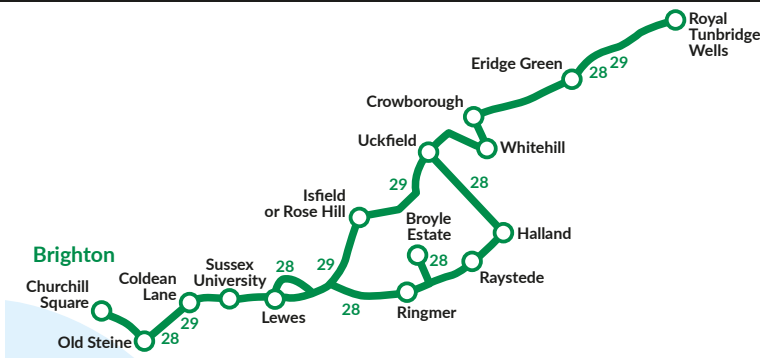

28,29

Brighton & Hove Buses

Mondays to Fridays

route number	29	29	29*	29	28	29	29	28	29	28	29	28	28	29	28	28	29	28	28	28	29	28	28	28	28			
day code	SD																											
Churchill Square (stop G)	0540			0605	0625	0645	0700	0715	0730	0745	0755	0810	0820	0830	0840	0850	0900	0910	0920		30	40	50	00	10	20	1230	
Brighton, Old Steine (stop F)	0543			0608	0628	0648	0703	0718	0733	0749	0759	0814	0824	0834	0844	0854	0904	0914	0924		34	44	54	04	14	24	1234	
Lewes Road, Bus Garage	0549			0614	0635	0654	0712	0727	0742	0800	0810	0825	0835	0845	0855	0905	0915	0924	0934		44	54	04	14	24	34	1244	
Brighton University, The Avenue ⇌	0551			0616	0636	0656	0714	0730	0745	0803	0813	0828	0838	0848	0858	0908	0918	0927	0937		46	56	06	16	26	36	1246	
Lewes Road, Coldean Lane	0554			0619	0639	0659	0717	0733	0748	0806	0816	0831	0841	0851	0901	0911	0921	0930	0940		↔	49	59	09	19	29	39	1249
Sussex University A27 ⇌	0556			0621	0641	0701	0720	0737	0752	0810	0820	0835	0845	0855	0904	0914	0924	0933	0943		↔	52	02	12	22	32	42	1252
Lewes, H M Prison	0602			0627	0648	0708	0732	0748	0803	0821	0831	0846	0856	0904	0912	0921	0931	0940	0950		↔	59	09	19	29	39	49	1259
Lewes, Waitrose, opp Bus Stn arr	0607			0632	0653	0713	0734	0755	0810	0828	0838	0853	0903	0911	0919	0928	0938	0947	0957		↔	06	16	26	36	46	56	1306
Lewes, Waitrose, opp Bus Stn dep	0609			0634	0655	0715	0736	0757*	0812	0830	0840	0855	0913	0921	0930	0940	0959				↔	18	28	38	48	58	↔	
Lewes, Tesco	↔			↔	0658	↔	↔	0801*	↔	0834	↔	0859	↔	↔	0934	↔	1003				↔	↔	32	↔	02	↔		
Church Lane, Police HQ	↔			↔	0700	↔	↔	0803*	↔	0836	↔	0901	↔	↔	0936	↔	1005				↔	↔	34	↔	04			
Malling Hill, Church Lane	0613			0639	0701	0720	0741	0804*	0817	0837	0845	0902	0918	0937	0945	1006						23	35	43	05			
Ringmer, Olde Post Office Mews	↔			↔	0705	↔	↔	0808*	↔	0841	↔	0906	↔	↔	0941	↔	1010					↔	39	↔	09			
Ringmer, Broyle Estate	↔			↔	0711	↔	↔	0814*	↔	0847	↔	0912	↔	↔	0947	↔	1016					↔	45	↔	15			
Isfield, Lavender Line Station	↔			↔	↔	↔	0749	↔	↔	0853	↔	↔	↔	↔	0953	↔	↔					↔	51	↔				
Rose Hill, Halfway House	0619			0646	↔	0726	↔	0825	↔	↔	↔	0925	↔	↔	1004	↔	↔					30	↔	↔				
Uckfield, Bus Station arr	0627			0655	↔	0735	0800	0835	↔	0904	↔	0935	↔	↔	1004	↔	↔					39	02	↔				
Uckfield, Bus Station dep	0552	0632	0655*	0700	↔	0740	↔	0840	↔	↔	↔	0940	↔	↔	1004	↔	↔					44	↔	↔				
Five Ash Down, Pig & Butcher	0558	0639	0702*	0707	↔	0748	↔	0849	↔	↔	↔	0949	↔	↔	1004	↔	↔					53	↔	↔				
Whitehill, Rose Court	0608	0649	0712*	0717	↔	0800	↔	0901	↔	↔	↔	1000	↔	↔	1004	↔	↔					04	↔	↔				
Crowborough, Cross	0613	0655	0719*	0725	↔	0808	↔	0909	↔	↔	↔	1007	↔	↔	1004	↔	↔					11	↔	↔				
Eridge Green, Church	0620	0703	0727*	0734	↔	0817	↔	0917	↔	↔	↔	1014	↔	↔	1004	↔	↔					18	↔	↔				
Tunbridge Wells, Station ⇌	0629	0713	0738*	0745	↔	0828	↔	0928	↔	↔	↔	1025	↔	↔	1004	↔	↔					29	↔	↔				
Tunbridge Wells, Monson Road	0631	0715	0740*	0747	↔	0830	↔	0930	↔	↔	↔	1027	↔	↔	1004	↔	↔					31	↔	↔				

Mondays to Fridays