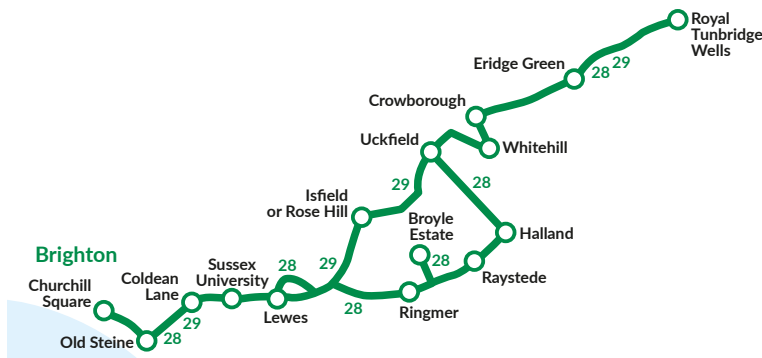

28,29

Brighton & Hove Buses

Saturdays

route number	28	29	28	29	28	28	28	29	28	28	28	29	28	29	28	28	28	29	28	29	28	28	28	29
Churchill Square (stop G)	1130	40	50	00	10	20	30	1300	1310	1320	1330	1340	1350	1400	1410	1425	1440	1450	1500	1510	1520	1530	1545	1555
Brighton, Old Steine (stop F)	1134	44	54	04	14	24	34	1305	1315	1325	1335	1345	1355	1405	1415	1430	1445	1455	1505	1515	1525	1535	1550	1600
Lewes Road, Bus Garage	1144	54	04	14	24	34	44	1315	1325	1335	1345	1355	1405	1415	1425	1440	1455	1505	1516	1526	1536	1546	1601	1611
Brighton University, The Avenue ⇌	1146	56	06	16	26	36	46	1317	1327	1337	1347	1357	1407	1417	1427	1442	1457	1507	1518	1528	1538	1548	1603	1613
Lewes Road, Coldean Lane	1149	59	09	19	29	39	49	1320	1330	1340	1350	1400	1410	1420	1430	1445	1500	1510	1521	1531	1541	1551	1606	1616
Sussex University A27 ⇌	1152	02	12	22	32	42	52	1323	1333	1343	1353	1403	1413	1423	1433	1448	1503	1513	1524	1534	1544	1554	1609	1619
Lewes, H M Prison	1159	09	19	29	39	49	59	1330	1340	1350	1400	1410	1420	1430	1440	1455	1510	1520	1531	1541	1551	1601	1616	1627
Lewes, Waitrose, opp Bus Stn arr	1206	16	26	36	46	56	06	1337	1347	1357	1407	1417	1427	1437	1447	1501	1517	1526	1537	1547	1558	1607	1623	1633
Lewes, Waitrose, opp Bus Stn dep		18	28	38		58		1339		1359		1419	1429	1439		1503		1528	1539	1549		1609		1635
Lewes, Tesco		32				02				1403		1433		1507		1543		1545		1613				
Church Lane, Police HQ		34				04				1405		1435		1509		1545		1545		1615				
Malling Hill, Church Lane		23	35	43		05		1344		1406		1424	1436	1444		1510		1533	1546	1554		1616		1640
Ringmer, Olde Post Office Mews		39				09				1410		1440		1514		1550		1550		1620				
Ringmer, Broyle Estate		45				15				1416		1446		1520		1556		1556		1626				
Isfield, Lavender Line Station				51				1352					1452						1602					
Rose Hill, Halfway House		29								1430								1539						1646
Uckfield, Bus Station arr		38		02				1403		1439		1503						1548		1612				1655
Uckfield, Bus Station dep		45								1446								1553						1700
Five Ash Down, Pig & Butcher		54								1455								1602						1709
Whitehill, Rose Court		05								1506								1613						1720
Crowborough, Cross		12								1513								1620						1726
Eridge Green, Church		19								1520								1627						1733
Tunbridge Wells, Station ⇌		30								1531								1637						1742
Tunbridge Wells, Monson Road		32								1533								1639						1744

Saturdays