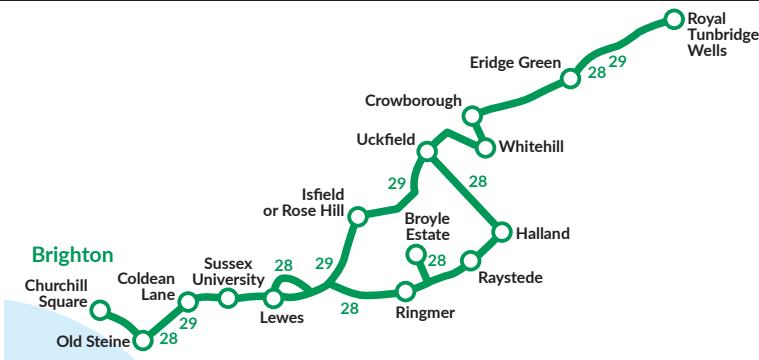

28,29

Brighton & Hove Buses

Mondays to Fridays effective 8th March, 2021

Table with columns for route number, day code, and departure times for routes 28 and 29. Includes stops like Churchill Square, Lewes Road, Brighton University, etc.

Mondays to Fridays effective 8th March, 2021

Detailed table with columns for route number, day code, and departure times for routes 28 and 29. Includes stops like Churchill Square, Brighton, Lewes Road, Uckfield, Crowborough, Eridge Green, Tunbridge Wells, etc.

NOTES SD = Schooldays only. * = THIS JOURNEY IS TEMPORARILY AVAILABLE TO SCHOOL CHILDREN ONLY ON SCHOOLDAYS.

Routes 28, 29 are limited stop between Churchill Square and Sussex University stopping only at Old Steine, St Peters Church, Elm Grove/Lewes Road, Lewes Road Bus Garage, Brighton University, Moulsecoomb Way, Coldean Lane, BACA (28 only), Sussex University then all stops.

Sundays and Public Holidays effective 7th March, 2021

Large table with columns for route number and 24 stop names with their respective departure times.

Routes 28, 29 are limited stop between Sussex University and Churchill Square stopping only at Coldean Lane, BACA (28 only), Moulsecomb Way, Brighton University, Lewes Road Bus Garage, Elm Grove, St Peters Church, North Road, Old Steine and North Street.