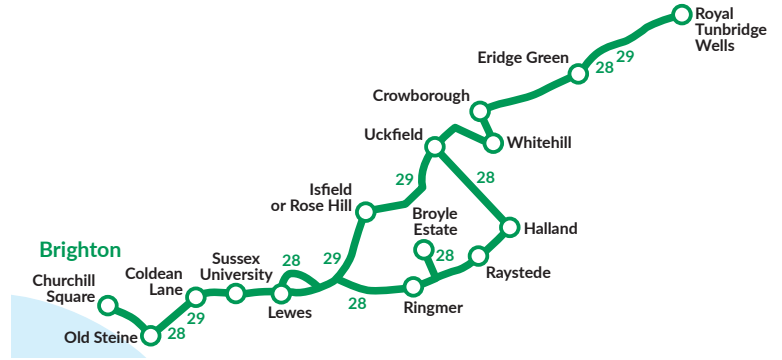

28,29

Mondays to Fridays effective 8th March, 2021

route number	28	29	28	29	29	28	29	28	29	28	29	29	28	29	28	29	28	29	29	28		
Tunbridge Wells, Royal Victoria Place	SD																					
Tunbridge Wells, Station	1545	1557				1627		1702				1810		1910		2010		2110				2245
Eridge Green, Church	1602	1614				1644		1719				1825		1922		2022		2122				2257
Crowborough, Cross	1611	1623				1653		1728				1834		1929		2029		2129				2304
Whitehill, Rose Court	1618	1630				1700		1735				1840		1934		2034		2134				2308
Five Ash Down, Pig & Butcher	1629	1641				1711		1746				1851		1944		2044		2144				2318
Uckfield, Bus Station arr	1638	1650				1720		1755				1858		1950		2050		2150				2323
Uckfield, Bus Station dep		1655			1725	1730		1800			1830	1905	1930	1955		2055		2155				2328
Halland, Blacksmiths Arms															2005		2105		2205			2337
Rose Hill, Halfway House		1707				1742		1810					1915									
Isfield, Lavender Line Station						1738					1842			1941								
Ringmer, Broyle Estate					1717			1752			1822			1852			2012		2112			2344
Ringmer, Olde Post Office Mews					1723			1758			1828			1858			2017		2117			2348
Malling Hill, Church Lane		1715			1747	1750		1817			1850			1922	1949		2053		2153			2253 2323
Church Lane, Police HQ					1729			1804			1834			1904			2022		2122			2353
Lewes, Tesco					1731			1806			1836			1906			2024		2124			2355
Lewes, Bus Station arr		1718	1733	1750	1753	1808	1820	1838	1853	1908	1925	1952	2025	2055	2125	2155	2225	2255	2325	2356		
Lewes, Bus Station dep	1708	1723	1735	1755	1802	1810	1825	1840	1855	1910	1930	1957	2027	2057	2127	2157	2227	2257	2327	2357		
Lewes, opp H M Prison	1719	1734	1746	1805	1813	1819	1834	1849	1904	1918	1937	2004	2033	2103	2133	2203	2233	2303	2333	0003		
opp Sussex University A27	1728	1743	1755	1814	1822	1828	1842	1857	1912	1926	1945	2011	2040	2110	2140	2210	2240	2310	2340	0010		
Lewes Road, Coldean Lane	1730	1745	1757	1816	1824	1830	1844	1859	1914	1928	1947	2013	2042	2112	2142	2212	2242	2312	2342	0012		
Brighton University, The Avenue	1734	1749	1801	1819	1828	1833	1847	1902	1917	1931	1950	2016	2045	2115	2145	2215	2245	2315	2345	0015		
Lewes Road, Bus Garage	1737	1752	1804	1822	1831	1836	1850	1905	1920	1934	1953	2019	2047	2117	2147	2217	2247	2317	2347	0017		
Brighton, Old Steine (stop H)	1748	1803	1815	1833	1842	1847	1859	1914	1929	1942	2001	2027	2055	2125	2155	2225	2255	2325	2355	0025		
Churchill Square (stop J)	1752	1807	1819	1837	1846	1851	1903	1918	1933	1946	2005	2031	2059	2129	2159	2229	2259	2329	2359	0029		

Saturdays effective 13th March, 2021