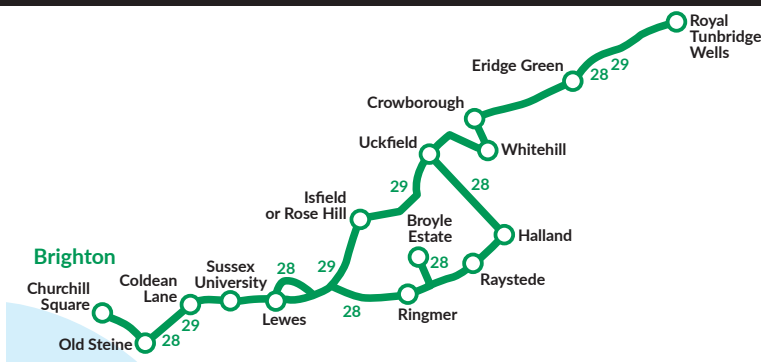

28,29

Sundays and Public Holidays effective 7th March, 2021

Table with columns for route number (29, 28) and 24 stop names with their respective departure times.

Sundays and Public Holidays eff 7/3/21

Table with columns for route number and 3 stop names with their respective departure times.

Routes 28, 29 are limited stop between Churchill Square and Sussex University stopping only at Old Steine, St Peters Church, Elm Grove/Lewes Road, Lewes Road Bus Garage, Brighton University, Moulsecomb Way, Coldean Lane, BACA (28 only), Sussex University then all stops.

Sundays and Public Holidays effective 7th March, 2021

Large table with columns for route number and 24 stop names with their respective departure times.

Routes 28, 29 are limited stop between Sussex University and Churchill Square stopping only at Coldean Lane, BACA (28 only), Moulsecomb Way, Brighton University, Lewes Road Bus Garage, Elm Grove, St Peters Church, North Road, Old Steine and North Street.