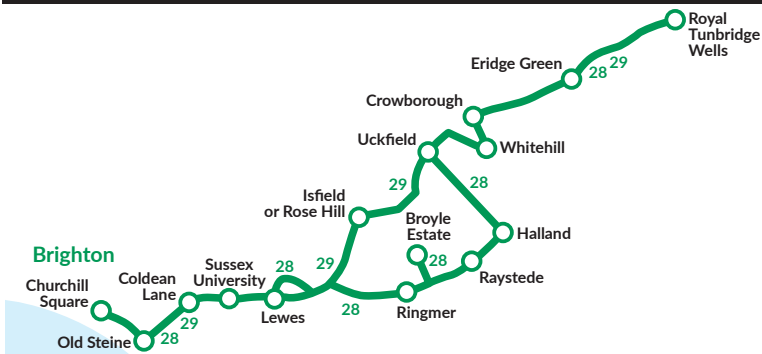

28,29,29^X

Mondays to Fridays effective 8th March, 2021

Table with 21 columns (route number 29, 28, 29, 29X, 28, 29, 28, 29, 28, 28, 29, 28, 28, 28, 28, 28, 28, 28, 28, 28, 28) and rows for various bus stops like Churchill Square, Brighton, Lewes, Uckfield, etc.

Saturdays effective 13th March, 2021

Table with 21 columns (route number 29, 29, 29, 29, 29, 28, 29, 29, 28, 29, 28, 29, 28, 28, 29, 28, 29, 28, 28, 28, 29, 28, 29, 28, 28) and rows for various bus stops like Churchill Square, Brighton, Lewes, Uckfield, etc.

Routes 28, 29 are limited stop between Churchill Square and Sussex University stopping only at Old Steine, St Peters Church, Elm Grove/Lewes Road, Lewes Road Bus Garage, Brighton University, Moulsecoomb Way, Coldean Lane, BACA (28 only), Sussex University then all stops.

Route 29X is limited stop to between Churchill Square and Coldean Lane stopping only at Old Steine, St Peters Church, Elm Grove/Lewes Road, Lewes Road Bus Garage, Brighton University, Moulsecoomb Way, Coldean Lane then non stop via A27 Lewes by-pass to Lewes Waitrose, then all stops on A26 to Little Horsted Church then via A22 Uckfield by-pass to Uckfield Bus Station, then non stop via A22 and A26 to Cobdown Lane then all stops on A26 to Tunbridge Wells.