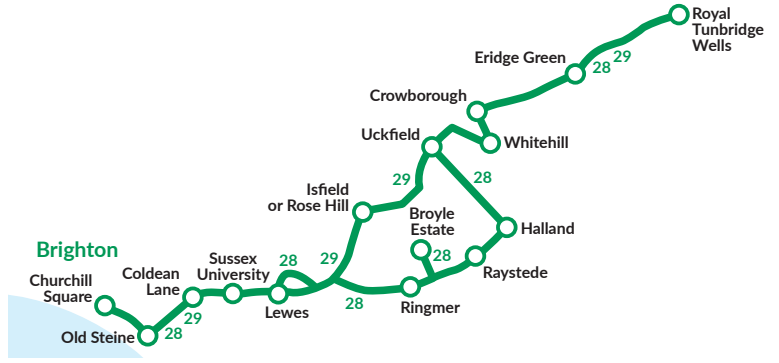

28,29

Brighton & Hove Buses

Mondays to Fridays effective 8th March, 2021

route number	29	28	29	28	29	28	29	28	29	28	29	28	29	28	29	28	29	28	29	28		
Tunbridge Wells, Royal Victoria Place	1545	1557			1627			1702			1810			1910			2010			2110	2245	
Tunbridge Wells, Station ⇌	1549	1601			1631			1706			1813			1913			2013			2113	2248	
Eridge Green, Church	1602	1614			1644			1719			1825			1922			2022			2122	2257	
Crowborough, Cross	1611	1623			1653			1728			1834			1929			2029			2129	2304	
Whitehill, Rose Court	1618	1630			1700			1735			1840			1934			2034			2134	2308	
Five Ash Down, Pig & Butcher	1629	1641			1711			1746			1851			1944			2044			2144	2318	
Uckfield, Bus Station arr	1638	1650			1720			1755			1858			1950			2050			2150	2323	
Uckfield, Bus Station dep		1655			1725	1730			1800		1830			1905	1930		1955			2055	2155	2328
Halland, Blacksmiths Arms																						2337
Rose Hill, Halfway House		1707			1742			1810			1915			2005			2105			2205		
Isfield, Lavender Line Station					1738			1842			1941											
Ringmer, Broyle Estate				1717			1752		1822		1852			1912			2012			2112		2344
Ringmer, Olde Post Office Mews				1723			1758		1828		1858			1917			2017			2117		2348
Malling Hill, Church Lane		1715		1747	1750		1817		1850		1922	1949		2053			2153			2253	2323	
Church Lane, Police HQ				1729			1804		1834		1904			2022			2122			2222		2353
Lewes, Tesco				1731			1806		1836		1906			2024			2124			2224		2355
Lewes, Bus Station arr			1718	1733	1750	1753	1808	1820	1838	1853	1908	1925	1952	2025	2055	2125	2155	2225	2255	2325	2356	
Lewes, Bus Station dep	1708	1723	1735	1755	1802	1810	1825	1840	1855	1910	1930	1957	2027	2057	2127	2157	2227	2257	2327	2357		
Lewes, opp H M Prison	1719	1734	1746	1805	1813	1819	1834	1849	1904	1918	1937	2004	2033	2103	2133	2203	2233	2303	2333	0003		
opp Sussex University A27 ⇌	1728	1743	1755	1814	1822	1828	1842	1857	1912	1926	1945	2011	2040	2110	2140	2210	2240	2310	2340	0010		
Lewes Road, Coldean Lane	1730	1745	1757	1816	1824	1830	1844	1859	1914	1928	1947	2013	2042	2112	2142	2212	2242	2312	2342	0012		
Brighton University, The Avenue ⇌	1734	1749	1801	1819	1828	1833	1847	1902	1917	1931	1950	2016	2045	2115	2145	2215	2245	2315	2345	0015		
Lewes Road, Bus Garage	1737	1752	1804	1822	1831	1836	1850	1905	1920	1934	1953	2019	2047	2117	2147	2217	2247	2317	2347	0017		
Brighton, Old Steine (stop H)	1748	1803	1815	1833	1842	1847	1859	1914	1929	1942	2001	2027	2055	2125	2155	2225	2255	2325	2355	0025		
Churchill Square (stop J)	1752	1807	1819	1837	1846	1851	1903	1918	1933	1946	2005	2031	2059	2129	2159	2229	2259	2329	2359	0029		

Saturdays effective 13th March, 2021