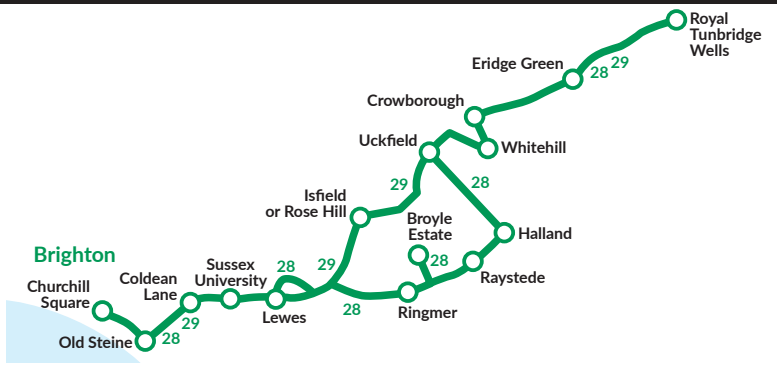

28,29

Sundays and Public Holidays effective 7th March, 2021

Table with 26 columns (route number, 29, 29, 29, 29, 28, 29, 28, 29, 28, 29, 28, 29, 28, 29, 28, 29, 28, 29, 28, 29, 28, 29, 28) and 32 rows of bus stop departure times.

Sundays and Public Holidays eff 7/3/21

Table with 3 columns (route number, 28, 28, 28) and 10 rows of bus stop departure times for specific days.

Routes 28, 29 are limited stop between Churchill Square and Sussex University stopping only at Old Steine, St Peters Church, Elm Grove/Lewes Road, Lewes Road Bus Garage, Brighton University, Moulseccomb Way, Coldean Lane, BACA (28 only), Sussex University then all stops.

Sundays and Public Holidays effective 7th March, 2021

Table with 26 columns (route number, 28, 29, 28, 29, 28, 29, 28, 29, 28, 29, 28, 29, 28, 29, 28, 29, 28, 29, 28, 29, 28, 29, 28, 28) and 32 rows of bus stop departure times.

Routes 28, 29 are limited stop between Sussex University and Churchill Square stopping only at Coldean Lane, BACA (28 only), Moulseccomb Way, Brighton University, Lewes Road Bus Garage, Elm Grove, St Peters Church, North Road, Old Steine and North Street.