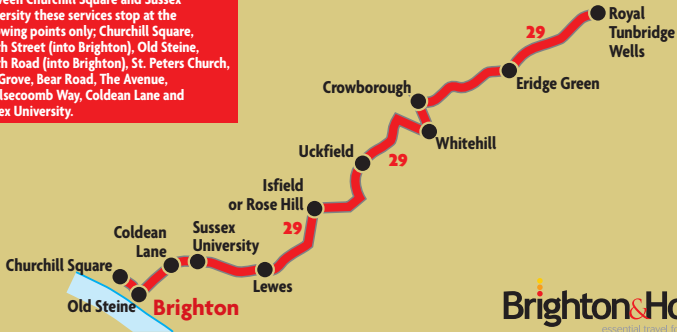

Between Churchill Square and Sussex University these services stop at the following points only; Churchill Square, North Street (into Brighton), Old Steine, North Road (into Brighton), St. Peters Church, Elm Grove, Bear Road, The Avenue, Moulsecomb Way, Coldean Lane and Sussex University.

29

Brighton & Hove
essential travel for our city