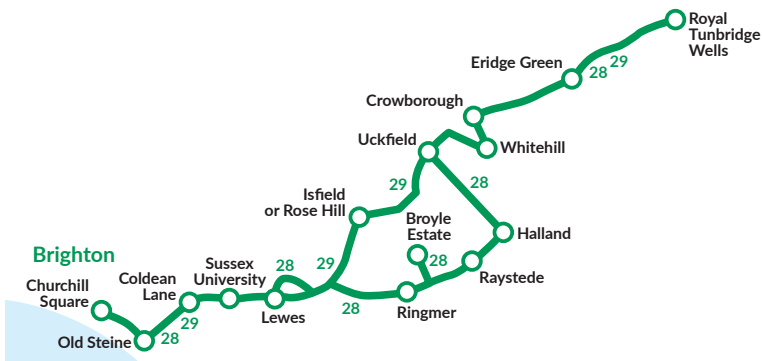

28,29,29^X

Mondays to Fridays effective 6th September, 2021

route number	28	28	28	28	29	28	28	29X	28	29	28	29	28	29	29	28	29	29	28	28	29	28	28	
day code															SD SH			SD SH						
Tunbridge Wells, Royal Victoria Place								0640							0737 0742			0802 0805						0847
Tunbridge Wells, Station ⇄								0643							0740 0745			0805 0808						0850
Eridge Green, Church								0653							0751 0756			0816 0819						0901
Crowborough, Cross								0616							0800d 0805			0825d 0828						0909
Beacon Academy															0803			0828						
Whitehill, Rose Court								0621							0809 0811			0834 0834						0916
Five Ash Down, Pig & Butcher								0631							0820 0822			0845 0845						0927
Uckfield, Bus Station arr								0637							0828 0830			0853 0853						0935
Uckfield, Bus Station dep								0545							0833 0835			0858 0858			0910			0940
Halland, Blacksmiths Arms								0554																
Rose Hill, Halfway House															0844 0846			0909 0909						0950
Isfield, Lavender Line Station								0652																
Ringmer, Broyle Estate								0601																0927
Ringmer, Olde Post Office Mews								0607																1003
Malling Hill, Church Lane															0700									0957
Church Lane, Police HQ								0553b 0613 0633b 0646																1009
Lewes, Tesco								0555 0615 0635 0648																1011
Lewes, Bus Station arr								0556 0616 0636 0650 0703 0718																1000 1013
Lewes, Bus Station dep								0557 0617 0637 0652 0705 0720 0735 0745 0750 0805 0820 0835 0850 0900 0900 0915 0925 0925 0935 0945 0955 1005 1015 1025																
Lewes, opp H M Prison								0603 0623 0643 0659 0714 0729 0745																1024 1034
opp Sussex University A27 ⇄								0610 0630 0650 0708 0723 0738 0754 0759 0809 0825 0840 0855 0910 0918 0918 0933 0943 0943 0952 1002 1012 1022 1032 1042																
Lewes Road, Coldean Lane								0612 0632 0652 0710 0725 0741 0758 0801 0813 0828 0843 0858 0913 0921 0921 0936 0945 0945 0954 1004 1014 1024 1034 1044																
Brighton University, The Avenue ⇄								0615 0635 0655 0713 0728 0744 0802 0805 0817 0832 0847 0902 0917 0925 0925 0940 0948 0948 0957 1007 1017 1027 1037 1047																
Lewes Road, Bus Garage								0617 0637 0657 0715 0730 0746 0805 0808 0820 0835 0850 0905 0920 0928 0928 0943 0951 0951 1000 1010 1020 1030 1040 1050																
Brighton, Old Steine (stop H)								0625 0645 0706 0725 0740 0756 0816 0819 0831 0846 0901 0916 0931 0939 0939 0954 1002 1002 1011 1021 1031 1041 1051 1101																
Churchill Square (stop J)								0629 0649 0709 0729 0744 0800 0820 0823 0835 0850 0905 0920 0935 0943 0943 0958 1006 1006 1015 1025 1035 1045 1055 1105																

Mondays to Fridays effective 6th September, 2021

route number	29	28	28	29	28	28	29	28	28	29	28	28	29	28	28	29	28	28	29	28	28	29	28	
Tunbridge Wells, Royal Victoria Place																								
Tunbridge Wells, Station ⇄																								
Eridge Green, Church																								
Crowborough, Cross																								
Whitehill, Rose Court																								
Five Ash Down, Pig & Butcher																								
Uckfield, Bus Station arr																								
Uckfield, Bus Station dep																								
Halland, Blacksmiths Arms																								
Rose Hill, Halfway House																								
Isfield, Lavender Line Station																								
Ringmer, Broyle Estate																								
Ringmer, Olde Post Office Mews																								
Malling Hill, Church Lane																								
Church Lane, Police HQ																								
Lewes, Tesco																								
Lewes, Bus Station arr																								
Lewes, Bus Station dep																								
Lewes, opp H M Prison																								
opp Sussex University A27 ⇄																								
Lewes Road, Coldean Lane																								
Brighton University, The Avenue ⇄																								
Lewes Road, Bus Garage																								
Brighton, Old Steine (stop H)																								
Churchill Square (stop J)