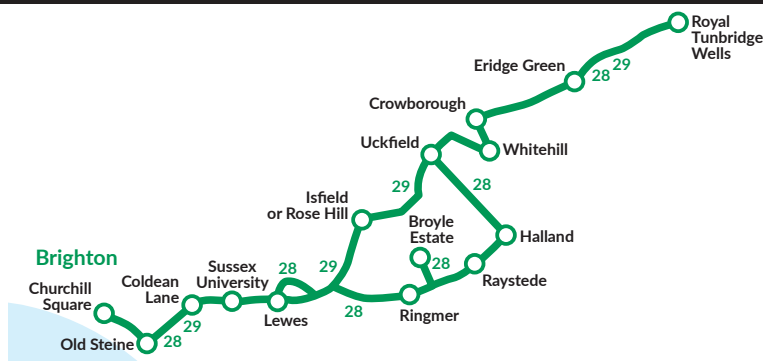

28,29

Mondays to Fridays effective 6th September, 2021

route number	29	29	29	28	29	29	28	29	28	29	28	28	29	28	28	29	28	28	28	29	28	28	28	29	28	28	28	29	28	28	28				
day code																																			
Churchill Square (stop G)	0540	0605	0625	0645	0700	0715	0730	0745	0755	0810	0820	0830	0840	0850	0900	0910	0920							30	40	50	00	10	20				1230		
Brighton, Old Steine (stop F)	0543	0608	0628	0648	0703	0718	0733	0749	0759	0814	0824	0834	0844	0854	0904	0914	0924							34	44	54	04	14	24				1234		
Lewes Road, Bus Garage	0549	0614	0635	0654	0712	0727	0742	0800	0810	0825	0835	0845	0855	0905	0915	0924	0934							44	54	04	14	24	34				1244		
Brighton University, The Avenue ⇌	0551	0616	0636	0656	0714	0730	0745	0803	0813	0828	0838	0848	0858	0908	0918	0927	0937							46	56	06	16	26	36				1246		
Lewes Road, Coldean Lane	0554	0619	0639	0659	0717	0733	0748	0806	0816	0831	0841	0851	0901	0911	0921	0930	0940							49	59	09	19	29	39				1249		
Sussex University A27 ⇌	0556	0621	0641	0701	0720	0737	0752	0810	0820	0835	0845	0855	0904	0914	0924	0933	0943							52	02	12	22	32	42				1252		
Lewes, H M Prison	0602	0627	0648	0708	0732	0748	0803	0821	0831	0846	0856	0904	0912	0921	0931	0940	0950							59	09	19	29	39	49				1259		
Lewes, Waitrose, opp Bus Stn arr	0607	0632	0653	0713	0734	0755	0810	0828	0838	0853	0903	0911	0919	0928	0938	0947	0957							06	16	26	36	46	56				1306		
Lewes, Waitrose, opp Bus Stn dep	0609	0634	0655	0715	0736	0757	0812	0830	0840	0855							0913	0930	0940	0959							18	28	38	48	58				
Lewes, Tesco				0658				0801				0834				0859				0934				1003				02							
Church Lane, Police HQ				0700				0803				0836				0901				0936				1005				04							
Malling Hill, Church Lane	0613	0639	0701	0720	0741	0804	0817	0837	0845	0902							0918	0937	0945	1006							23	35	43	05					
Ringmer, Olde Post Office Mews				0705				0808				0841				0906				0941				1010				09							
Ringmer, Broyle Estate				0711				0814				0847				0912				0947				1016				15							
Isfield, Lavender Line Station							0749							0853							0953							51							
Rose Hill, Halfway House	0619	0646				0726				0825				0925				1004				1004				30									
Uckfield, Bus Station arr	0627	0655				0735				0835				0904				0935				1004				39			02						
Uckfield, Bus Station dep	0552	0632	0700				0740				0840				0940				1004				1004				44								
Five Ash Down, Pig & Butcher	0558	0639	0707				0748				0849				0949				1007				1007				53								
Whitehill, Rose Court	0608	0649	0717				0800				0901				1000				1007				1007				04								
Crowborough, Cross	0613	0655	0725				0808				0909				1007				1007				1007				11								
Eridge Green, Church	0620	0703	0734				0817				0917				1014				1014				1014				18								
Tunbridge Wells, Station ⇌	0629	0713	0745				0828				0928				1025				1025				1025				29								
Tunbridge Wells, Monson Road	0631	0715	0747				0830				0930				1027				1027				1027				31								

Mondays to Fridays effective 6th September, 2021