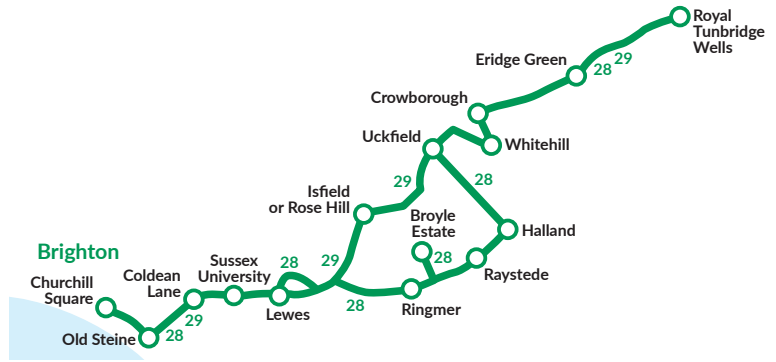

28,29

Brighton & Hove Buses

Mondays to Fridays effective 6th September, 2021

route number	28	29	28	29	29	28	29	28	29	28	29	29	28	29	28	29	28	29	28						
Tunbridge Wells, Royal Victoria Place	1557					1627				1702					1810				2110	2245					
Tunbridge Wells, Station ⇌	1601					1631				1706					1813				2113	2248					
Eridge Green, Church	1614					1644				1719					1825				2122	2257					
Crowborough, Cross	1623					1653				1728					1834				2129	2304					
Whitehill, Rose Court	1630					1700				1735					1840				2134	2308					
Five Ash Down, Pig & Butcher	1641					1711				1746					1851				2144	2318					
Uckfield, Bus Station arr	1650					1720				1755					1858				2150	2323					
Uckfield, Bus Station dep	1655					1725	1730			1800					1905	1930			2055	2155	2328				
Halland, Blacksmiths Arms																			2105	2205	2337				
Rose Hill, Halfway House	1707					1742				1810					1915										
Isfield, Lavender Line Station						1738								1842					2105	2205	2337				
Ringmer, Broyle Estate																			2117	2217	2348				
Ringmer, Olde Post Office Mews																			2117	2217	2348				
Malling Hill, Church Lane	1715					1747	1750			1817					1850				2153	2253	2323				
Church Lane, Police HQ																			2122	2222	2353				
Lewes, Tesco																			2124	2224	2355				
Lewes, Bus Station arr	1718					1733	1750	1753		1808	1820	1838	1853	1908	1925	1952			2125	2155	2225	2255	2325	2356	
Lewes, Bus Station dep	1708					1723	1735	1755	1802	1810	1825	1840	1855	1910	1930	1957			2127	2157	2227	2257	2327	2357	
Lewes, opp H M Prison	1719					1734	1746	1805	1813	1819	1834	1849	1904	1918	1937	2004			2103	2133	2203	2233	2303	2333	0003
opp Sussex University A27 ⇌	1728					1743	1755	1814	1822	1828	1842	1857	1912	1926	1945	2011			2110	2140	2210	2240	2310	2340	0010
Lewes Road, Coldean Lane	1730					1745	1757	1816	1824	1830	1844	1859	1914	1928	1947	2013			2112	2142	2212	2242	2312	2342	0012
Brighton University, The Avenue ⇌	1734					1749	1801	1819	1828	1833	1847	1902	1917	1931	1950	2016			2115	2145	2215	2245	2315	2345	0015
Lewes Road, Bus Garage	1737					1752	1804	1822	1831	1836	1850	1905	1920	1934	1953	2019			2117	2147	2217	2247	2317	2347	0017
Brighton, Old Steine (stop H)	1748					1803	1815	1833	1842	1847	1859	1914	1929	1942	2001	2027			2125	2155	2225	2255	2325	2355	0025
Churchill Square (stop J)	1752					1807	1819	1837	1846	1851	1903	1918	1933	1946	2005	2031			2129	2159	2229	2259	2329	2359	0029

Saturdays effective 11th September, 2021