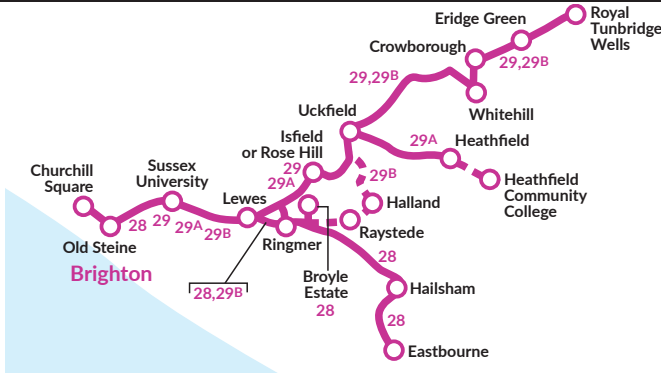

28,29,29A

Sundays and Public Holidays effective 7th January, 2024