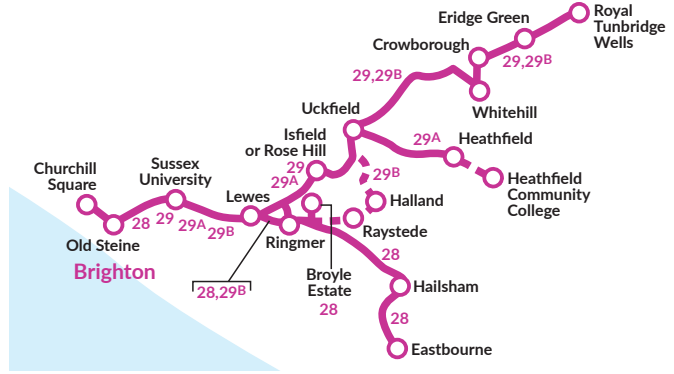

28,29,29A

Mondays to Fridays effective 8th January, 2024