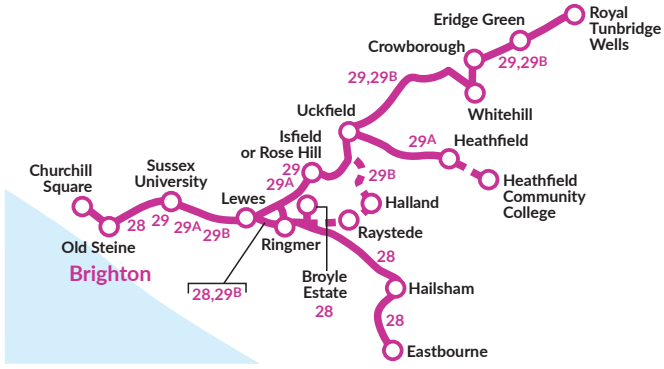

Routes 28, 29 and 29A are limited stop between Sussex University and Churchill Square stopping only at BACA (28 & 29B only), Coldean Lane, Moulsecoomb Way, Brighton University, Lewes Road Bus Garage, Elm Grove, St Peters Church, Valley Gardens, Old Steine and North Street.

Routes 28, 29 and 29A are limited stop between Sussex University and Churchill Square stopping only at BACA (28 & 29B only), Coldean Lane, Moulsecomb Way, Brighton University, Lewes Road Bus Garage, Elm Grove, St Peters Church, Valley Gardens, Old Steine and North Street.