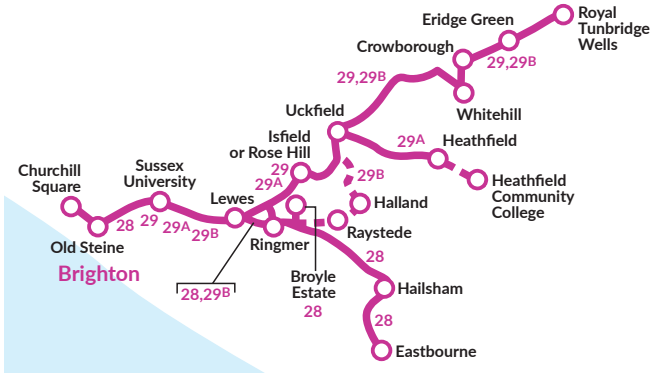

Routes 28, 29 and 29A are limited stop between Churchill Square and Sussex University stopping only at Old Steine, St Peters Church, Elm Grove/Lewes Road, Lewes Road Bus Garage, Brighton University, Moulsecoomb Way, Coldean Lane, BACA (28 & 29B only), Sussex University then all stops.

Routes 28, 29 and 29A are limited stop between Sussex University and Churchill Square stopping only at BACA (28 & 29B only), Coldean Lane, Moulsecoomb Way, Brighton University, Lewes Road Bus Garage, Elm Grove, St Peters Church, Valley Gardens, Old Steine and North Street.