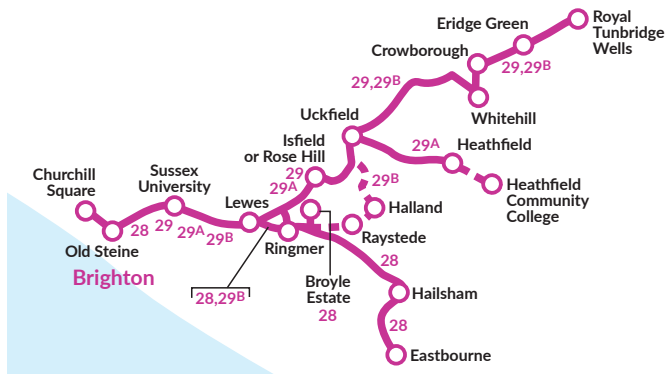

28,29,29A

Sundays and Public Holidays effective 7th January, 2024

route number	29A	28	29	29A	28	29	29A	28	29	28	29	28	28
Tunbridge Wells, Royal Victoria Place			1611			1714			1814				2015
Tunbridge Wells, Station			1615			1718			1817				2018
Tunbridge Wells, Sainsburys			1620			1723			1821				2022
Eridge Green, Church			1625			1728			1826				2027
Crowborough, Cross			1634			1737			1835				2036
Whitehill, Rose Court			1640			1743			1839				2040
Five Ash Down, Pig & Butcher			1650			1753			1849				2050
Heathfield, St. Catherine's Court	1554		1700			1806							
Heathfield, High Street	1556		1702			1808							
Blackboys, Gun Road	1604		1710			1816							
Uckfield, Bus Station arr	1617	1658	1723			1800	1829	1856			1956		2056
Guaranteed connection													
Uckfield, Bus Station dep	1619	1703	1725			1807	1831	1901			2001		2101
Rose Hill, Halfway House			1711			1815		1909			2009		2109
Isfield Station	1629		1734			1840							
Hailsham, High Street		1614			1722								
Hailsham, Tesco		1616			1724								
Hailsham, Harebeating Lane		1619			1727								
Hellingly, Bulrush Lane		1623			1730								
Horsebridge, King's Head		1626			1733								
Laughton, Roebuck		1636			1743								
Ringmer, Broyle Estate		1643			1750				1934		2034		2134
Ringmer, Olde Post Office Mews		1649			1756				1939		2039		2139
Malling Hall, Church Lane	1637		1718	1742		1822	1848	1916			2016		2116
Malling, Barn Road		1654			1800				1943		2043		2143
Church Lane, Police HQ		1655			1801				1944		2044		2144
Lewes Tesco		1658			1803				1946		2046		2146
Lewes, School Hill arr	1641	1701	1722	1745	1805	1825	1850	1918	1948	2018	2048	2118	2148
Lewes, School Hill dep	1643	1703	1724	1747	1807	1827	1852	1920	1950	2020	2050	2120	2150
Lewes Prison	1650	1710	1731	1754	1814	1834	1858	1926	1956	2026	2056	2126	2156
Kingston Ridge	1653	1713	1734	1757	1817	1837	1901	1929	1959	2028	2058	2128	2158
Falmer, Station	1659	1719	1740	1803	1823	1842	1906	1934	2004	2033	2103	2133	2203
Lewes Road, Coldean Lane A270	1702	1722	1743	1805	1825	1844	1908	1936	2006	2035	2105	2135	2205
Brighton University, The Avenue	1705	1725	1746	1808	1828	1847	1911	1939	2009	2038	2108	2138	2208
Lewes Road, Bus Garage	1709	1729	1750	1812	1832	1851	1915	1943	2013	2041	2111	2141	2211
Brighton, Old Steine (H)	1719	1739	1800	1822	1842	1901	1925	1952	2021	2049	2119	2149	2219
Brighton, Imperial Arcade (J)	1723	1743	1804	1826	1846	1904	1928	1955	2024	2052	2122	2152	2222

Routes 28, 29 and 29A are limited stop between Sussex University and Churchill Square stopping only at BACA (28 & 29B only), Coldean Lane, Moulsecocomb Way, Brighton University, Lewes Road Bus Garage, Elm Grove, St Peters Church, Valley Gardens, Old Steine and North Street.