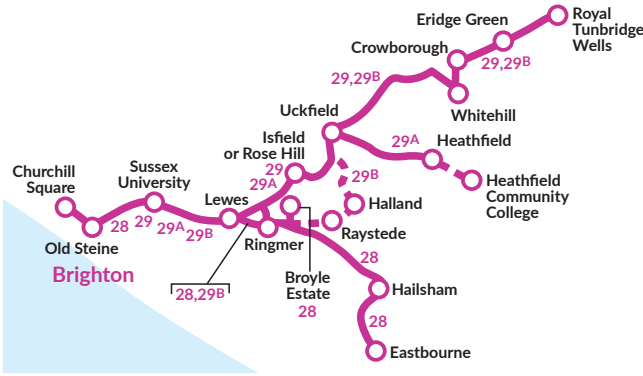

28,29,29A

Mondays to Fridays effective 8th January, 2024