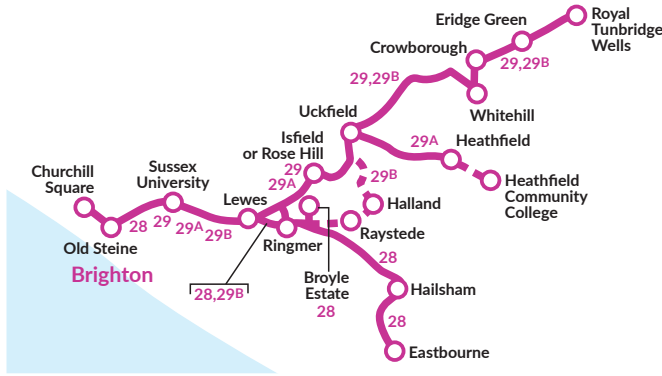

28,29,29A,29B,29X

Mondays to Fridays effective 8th January, 2024