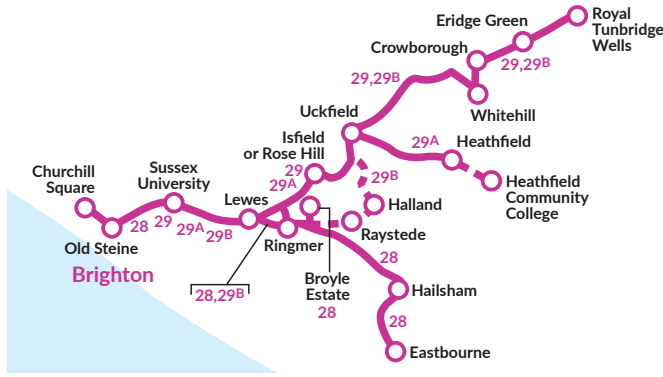

28,29,29A

Mondays to Fridays effective 8th January, 2024