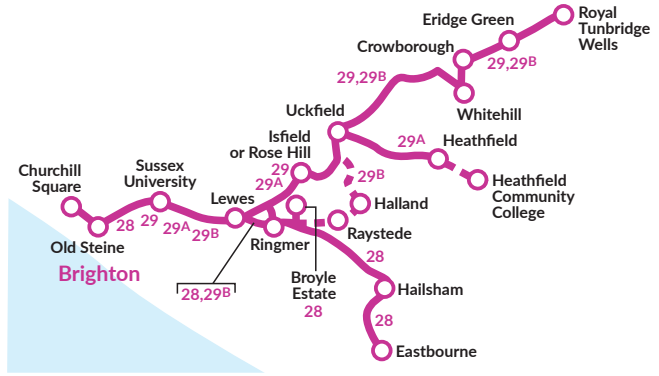

28,29,29^A

Saturdays effective 13th January, 2024