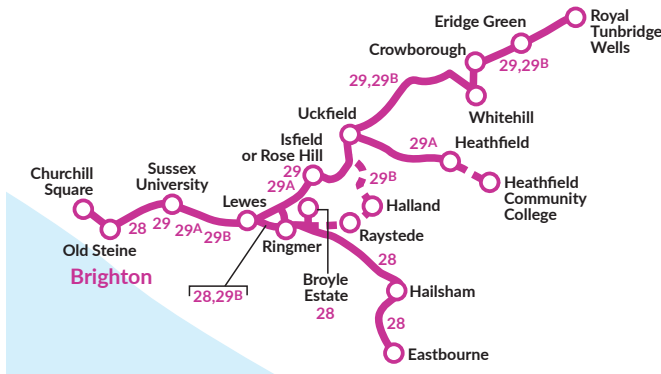

28,29,29A

THE REGENCY ROUTE

Mondays to Fridays effective 8th January, 2024

route number	28	28	28	29	29A	28	28	29	29A	28	29	28	29	28	29	28	28	28	28
Churchill Square (stop G)	1804	1816	1828	1840	1855	1910	1926	1943	2000	2015	2045	2115	2145	2215	2245	2315	2345	0015	0045
Brighton, Old Steine (stop F)	1810	1822	1834	1846	1901	1916	1932	1949	2005	2020	2050	2120	2150	2220	2250	2320	2350	0020	0050
Lewes Road, Bus Garage	1823	1834	1846	1858	1913	1928	1944	2001	2016	2030	2100	2129	2159	2229	2259	2328	2358	0028	0058
Brighton University, The Avenue ⇌	1825	1836	1848	1900	1915	1930	1946	2003	2018	2032	2102	2131	2201	2231	2301	2330	0000	0030	0100
Lewes Road, Coldean Lane	1828	1839	1851	1903	1918	1933	1949	2006	2021	2035	2105	2134	2204	2234	2304	2333	0003	0033	0103
Sussex University A27 ⇌	1832	1843	1855	1907	1922	1937	1952	2009	2024	2038	2108	2137	2207	2237	2307	2335	0005	0035	0105
Kingston Ridge	1836	1847	1859	1911	1926	1941	1956	2013	2028	2042	2112	2141	2211	2241	2311	2339	0009	0039	0109
Lewes Prison	1840	1851	1903	1915	1930	1944	1959	2016	2031	2045	2115	2144	2214	2244	2314	2342	0012	0042	0112
Lewes, School Hill	▼	1857	▼	▼	▼	▼	▼	2004	▼	▼	▼	▼	▼	▼	▼	▼	▼	▼	▼
Lewes, Waitrose arr	1847	▼	1909	1921	1936	1950	▼	2021	2036	2050	2120	2149	2219	2249	2319	2347	0017	0047	0117
Lewes, Waitrose dep	1849	1911	1923	1938	1952	▼	2023	2038	2052	2122	2151	2220	2250	2320	2348	0018	0048	0118	▼
Lewes Tesco	1853	1914	▼	▼	1954	▼	▼	▼	2054	▼	2153	▼	2252	▼	2350	0020	0050	0120	▼
Church Lane, Police HQ	1855	1916	▼	▼	1956	▼	▼	▼	2056	▼	2155	▼	2254	▼	2352	0022	0052	0122	▼
Malling Hill, Church Lane	1856	1917	1927	1942	1957	▼	2027	2042	2057	2126	2156	2224	2255	2324	2353	0023	0053	0123	▼
Ringmer, Olde Post Office Mews	1901	1922	▼	▼	2002	▼	▼	▼	2101	▼	2200	▼	2259	▼	2357	▼	▼	▼	▼
Ringmer, Broyle Estate	1906	1927	▼	▼	2007	▼	▼	▼	2106	▼	2205	▼	2304	▼	0002	▼	▼	▼	▼
Laughton, Roebuck	1912	1933	▼	▼	2013	▼	▼	▼	2112	▼	2211	▼	2310	▼	0008	▼	▼	▼	▼
Horsebridge, King's Head	1922	1943	▼	▼	2023	▼	▼	▼	2122	▼	2221	▼	2320	▼	0018	▼	▼	▼	▼
Hellingly, Bulrush Lane	1926	1947	▼	▼	2027	▼	▼	▼	2126	▼	2225	▼	2324	▼	0022	▼	▼	▼	▼
Hailsham, Harebeating Lane	1929	1950	▼	▼	2030	▼	▼	▼	2129	▼	2228	▼	2327	▼	0025	▼	▼	▼	▼
Hailsham, High Street	1932	1953	▼	▼	2033	▼	▼	▼	2132	▼	2231	▼	2330	▼	0028	▼	▼	▼	▼
Isfield Station	▼	▼	▼	1949	▼	▼	▼	▼	2049	▼	▼	▼	▼	▼	▼	▼	▼	▼	▼
Rose Hill, Halfway House	▼	▼	1934	▼	▼	▼	▼	2033	▼	▼	2132	▼	2230	▼	2330	▼	▼	▼	▼
Uckfield, Bus Station arr	▼	▼	1944	2001	▼	▼	▼	2043	2101	▼	2142	▼	2239	▼	2339	▼	▼	▼	▼
<i>Guaranteed connection</i>	▼	▼	▼	▼	▼	▼	▼	▼	▼	▼	▼	▼	▼	▼	▼	▼	▼	▼	▼
Uckfield, Bus Station dep	▼	▼	1950	2006	▼	▼	▼	2050	2106	▼	2150	▼	▼	▼	▼	▼	▼	▼	▼
Blackboys, Gun Road	▼	▼	▼	2016	▼	▼	▼	▼	2116	▼	▼	▼	▼	▼	▼	▼	▼	▼	▼
Heathfield, High Street	▼	▼	▼	2024	▼	▼	▼	▼	2124	▼	▼	▼	▼	▼	▼	▼	▼	▼	▼
Heathfield, Tower Street	▼	▼	▼	2026	▼	▼	▼	▼	2126	▼	▼	▼	▼	▼	▼	▼	▼	▼	▼
Five Ash Down, Pig & Butcher	▼	▼	1957	▼	▼	▼	▼	2057	▼	▼	2157	▼	▼	▼	▼	▼	▼	▼	▼
Whitehill, Rose Court	▼	▼	2007	▼	▼	▼	▼	2107	▼	▼	2207	▼	▼	▼	▼	▼	▼	▼	▼
Crowborough, Cross	▼	▼	2013	▼	▼	▼	▼	2112	▼	▼	2212	▼	▼	▼	▼	▼	▼	▼	▼
Eriddle Green, Church	▼	▼	2020	▼	▼	▼	▼	2119	▼	▼	2219	▼	▼	▼	▼	▼	▼	▼	▼
Tunbridge Wells, Sainsburys	▼	▼	2027	▼	▼	▼	▼	2125	▼	▼	2225	▼	▼	▼	▼	▼	▼	▼	▼
Tunbridge Wells, Station ⇌	▼	▼	2031	▼	▼	▼	▼	2128	▼	▼	2228	▼	▼	▼	▼	▼	▼	▼	▼
Tunbridge Wells, Monson Road	▼	▼	2032	▼	▼	▼	▼	2129	▼	▼	2229	▼	▼	▼	▼	▼	▼	▼	▼