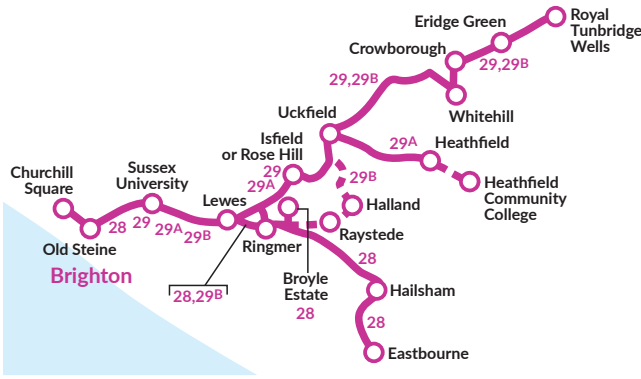

28,29,29A

Mondays to Fridays effective 8th January, 2024

route number	29	28	29	28	29A	29	28	29A	29	28	29	28	29	28	29
Tunbridge Wells, Royal Victoria Place	1730	1803			1858			1952	2052	2152	2252				
Tunbridge Wells, Station ⇄	1734	1807			1901			1955	2055	2155	2255				
Tunbridge Wells, Sainsburys	1741	1814			1907			1959	2059	2159	2259				
Eridge Green, Church	1748	1820			1913			2005	2105	2205	2305				
Crowborough, Cross	1800	1832			1922			2013	2113	2213	2313				
Whitehill, Rose Court	1807	1837			1927			2018	2118	2218	2318				
Five Ash Down, Pig & Butcher	1817	1847			1937			2028	2128	2228	2328				
Heathfield, St. Catherine's Court	▼	▼			1852	▼		1952	▼	▼	▼				
Heathfield, High Street	▼	▼			1855	▼		1954	▼	▼	▼				
Blackboys, Gun Road	▼	▼			1905	▼		2004	▼	▼	▼				
Uckfield, Bus Station arr	1824	1854	1918	1943	2017	2034	2134	2234	2334						
Guaranteed connection	▼	▼	▼	▼	▼	▼	▼	▼	▼	▼	▼				
Uckfield, Bus Station dep	1829	1859	1924	1948	2022	2039	2139	2239	2339						
Rose Hill, Halfway House	1839	1908	▼	▼	1957	▼	▼	2047	2147	2247	2347				
Isfield Station	▼	▼			1934	▼		2031	▼	▼	▼				
Eastbourne, Gildredge Road	▼	1752	▼	▼	▼	▼	▼	▼	▼	▼	▼				
District General Hospital	▼	1801	▼	▼	▼	▼	▼	▼	▼	▼	▼				
Willingdon Triangle	▼	1806	▼	▼	▼	▼	▼	▼	▼	▼	▼				
Polegate, St. George's Church	▼	1809	▼	▼	▼	▼	▼	▼	▼	▼	▼				
Hailsham, High Street	▼	▼	1849	▼	▼	1945	▼	▼	2045	▼	2145	▼	2245	▼	
Hailsham, Tesco arr	▼	1819	▼	1852	▼	1948	▼	▼	2048	▼	2148	▼	2247	▼	
Guaranteed connection	▼	▼	▼	▼	▼	▼	▼	▼	▼	▼	▼				
Hailsham, Tesco dep	▼	1821	▼	1852	▼	1948	▼	▼	2048	▼	2148	▼	2247	▼	
Hailsham, Harebeating Lane	▼	1823	▼	1854	▼	1950	▼	▼	2050	▼	2150	▼	2249	▼	
Hellingly Bulrush Lane	▼	1828	▼	1859	▼	1954	▼	▼	2054	▼	2154	▼	2253	▼	
Horsebridge, King's Head	▼	1831	▼	1902	▼	1957	▼	▼	2057	▼	2157	▼	2256	▼	
Laughton, Roebuck	▼	1841	▼	1912	▼	2007	▼	▼	2107	▼	2207	▼	2307	▼	
Ringmer, Broyle Estate	▼	1847	▼	1918	▼	2013	▼	▼	2113	▼	2213	▼	2313	▼	
Ringmer, Olde Post Office Mews	▼	1853	▼	1924	▼	2018	▼	▼	2118	▼	2218	▼	2318	▼	
Malling Hill, Church Lane	1846	▼	1915	▼	1942	2004	▼	2039	2054	▼	2154	▼	2254	▼	2354
Malling, Barn Road	▼	1857	▼	1928	▼	2022	▼	▼	2122	▼	2222	▼	2322	▼	
Church Lane, Police HQ	▼	1858	▼	1929	▼	2023	▼	▼	2123	▼	2223	▼	2323	▼	
Lewes Tesco	▼	1901	▼	1931	▼	2025	▼	▼	2125	▼	2225	▼	2325	▼	
Lewes, School Hill arr	1850	1903	1918	1933	1945	2006	2026	2041	2056	2126	2156	2226	2256	2326	2356
Lewes, School Hill dep	1852	1905	1920	1935	1948	2008	2028	2043	2058	2128	2158	2228	2258	2328	2358
Lewes Prison	1859	1912	1927	1942	1955	2015	2034	2049	2104	2134	2204	2234	2304	2334	0004
Kingston Ridge	1901	1914	1929	1944	1957	2017	2036	2051	2106	2136	2206	2236	2306	2336	0006
Falmer Station ⇄	1907	1920	1935	1950	2003	2022	2041	2056	2111	2141	2211	2241	2311	2341	0011
Lewes Road, Coldean Lane A270	1909	1922	1937	1952	2005	2024	2043	2058	2113	2143	2213	2243	2313	2343	0013
Brighton University, The Avenue ⇄	1912	1925	1940	1955	2008	2027	2046	2101	2116	2146	2216	2246	2316	2346	0016
Lewes Road, Bus Garage	1916	1929	1944	1959	2012	2031	2050	2105	2120	2150	2220	2250	2320	2350	0020
Brighton, Old Steine (H)	1926	1939	1954	2009	2022	2039	2058	2113	2128	2158	2228	2258	2328	2358	0028
Brighton, Imperial Arcade (J)	1929	1942	1957	2012	2025	2042	2101	2116	2131	2201	2231	2301	2331	0001	0031