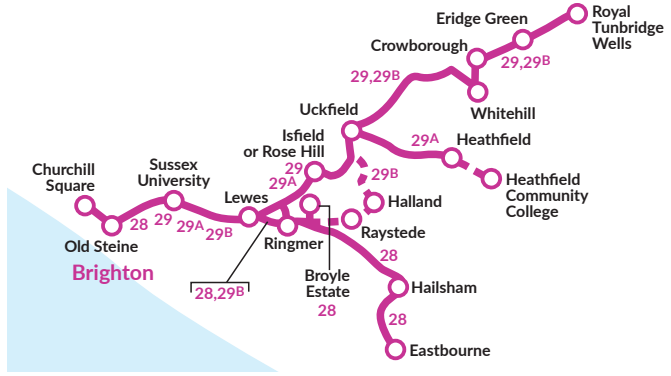

28,29,29^A

Saturdays effective 13th January, 2024