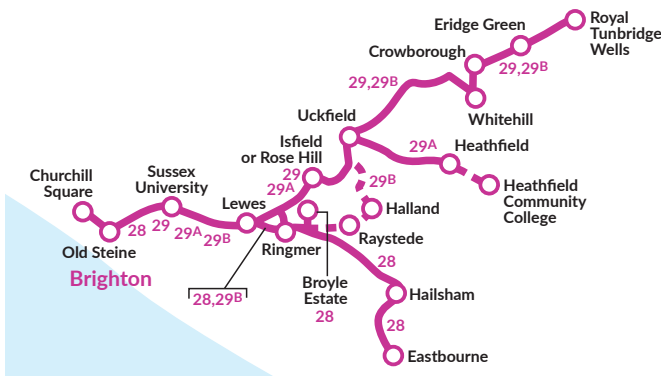

28,29,29^A

Saturdays effective 13th January, 2024

route number	28	28	29	29A	28	29	28	29	28	29	28	28	28	28
Churchill Square (stop G)	1914	1928	1943	2000	2015	2045	2115	2145	2215	2245	2315	2345	0015	0045
Brighton, Old Steine (stop F)	1920	1934	1949	2005	2020	2050	2120	2150	2220	2250	2320	2350	0020	0050
Lewes Road, Bus Garage	1932	1946	2001	2016	2030	2100	2129	2159	2229	2259	2328	2358	0028	0058
Brighton University, The Avenue	1934	1948	2003	2018	2032	2102	2131	2201	2231	2301	2330	0000	0030	0100
Lewes Road, Coldean Lane	1937	1951	2006	2021	2035	2105	2134	2204	2234	2304	2333	0003	0033	0103
Sussex University A27	1940	1954	2009	2024	2038	2108	2137	2207	2237	2307	2335	0005	0035	0105
Kingston Ridge	1944	1958	2013	2028	2042	2112	2141	2211	2241	2311	2339	0009	0039	0109
Lewes, H M Prison	1947	2001	2016	2031	2045	2115	2144	2214	2244	2314	2342	0012	0042	0112
Lewes, School Hill		2006												
Lewes, Waitrose arr	1952		2021	2036	2050	2120	2149	2219	2249	2319	2347	0017	0047	0117
Lewes, Waitrose dep	1954		2023	2038	2052	2122	2151	2220	2250	2320	2348	0018	0048	0118
Lewes Tesco	1957				2054		2153		2252		2350	0020	0050	0120
Church Lane, Police HQ	1959				2056		2155		2254		2352	0022	0052	0122
Malling Hill, Church Lane	2000		2027	2042	2057	2126	2156	2224	2255	2324	2353	0023	0053	0123
Ringmer, Olde Post Office Mews	2004				2101		2200							2357
Ringmer, Broyle Estate	2009				2106		2205		2304					0002
Laughton, Roebuck	2015				2112		2211		2310					0008
Horsebridge, King's Head	2025				2122		2221		2320					0018
Hellingly, Bulrush Lane	2029				2126		2225		2324					0022
Hailsham, Harebeating Lane	2032				2129		2228		2327					0025
Hailsham, High Street	2035				2132		2231		2330					0028
Isfield Station				2049										
Rose Hill, Halfway House			2033			2132		2230		2330				
Uckfield, Bus Station arr			2043	2101		2142		2239		2339				
<i>Guaranteed connection</i>														
Uckfield, Bus Station dep			2050	2106		2150								
Blackboys, Gun Road						2116								
Heathfield, High Street						2124								
Heathfield, Tower Street						2126								
Five Ash Down, Pig & Butcher			2057			2157								
Whitehill Rose Court			2107			2207								
Crowborough, Cross			2112			2212								
Eridge Green, Church			2119			2219								
Tunbridge Wells, Sainsburys			2125			2225								
Tunbridge Wells, Station			2128			2228								
Tunbridge Wells, Monson Road			2129			2229								

Routes 28, 29 and 29A are limited stop between Churchill Square and Sussex University stopping only at Old Steine, St Peters Church, Elm Grove/Lewes Road, Lewes Road Bus Garage, Brighton University, Moulsecoomb Way, Coldean Lane, BACA (28 & 29B only), Sussex University then all stops.