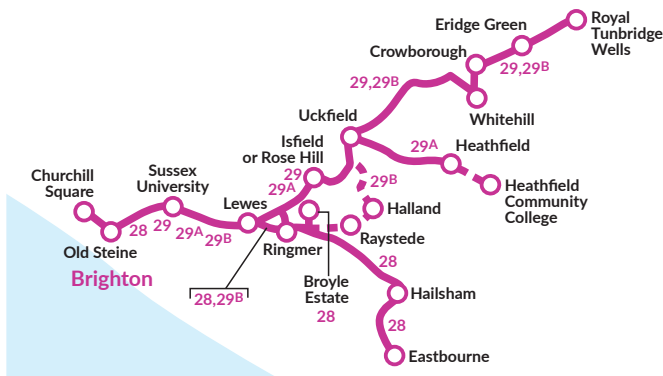

28,29,29A

Sundays and Public Holidays effective 7th January, 2024