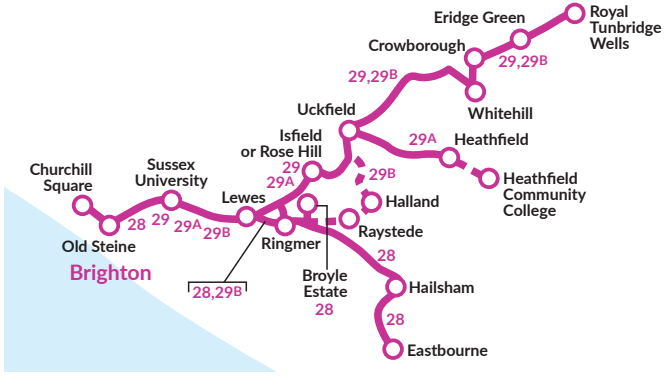

Routes 28, 29 are limited stop between Churchill Square and Sussex University stopping only at Old Steine, St Peters Church, Elm Grove/Lewes Road, Lewes Road Bus Garage, Brighton University, Moulsecoomb Way, Coldean Lane, BACA (28 & 29B only), Sussex University then all stops.

Routes 28, 29 and 29A are limited stop between Churchill Square and Sussex University stopping only at Old Steine, St Peters Church, Elm Grove/Lewes Road, Lewes Road Bus Garage, Brighton University, Moulsecoomb Way, Coldean Lane, BACA (28 & 29B only), Sussex University then all stops.