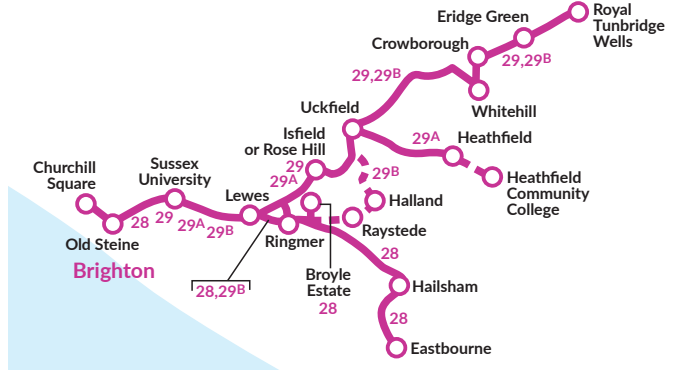

28,29,29^A

Saturdays effective 13th January, 2024