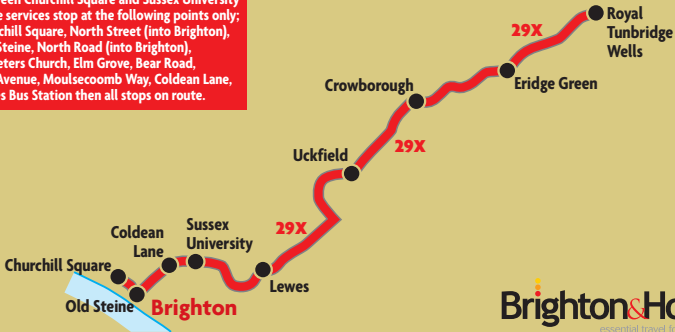

Between Churchill Square and Sussex University these services stop at the following points only; Churchill Square, North Street (into Brighton), Old Steine, North Road (into Brighton), St. Peters Church, Elm Grove, Bear Road, The Avenue, Moulsecomb Way, Coldean Lane, Lewes Bus Station then all stops on route.

29X

**Brighton & Hove**  
essential travel for our city