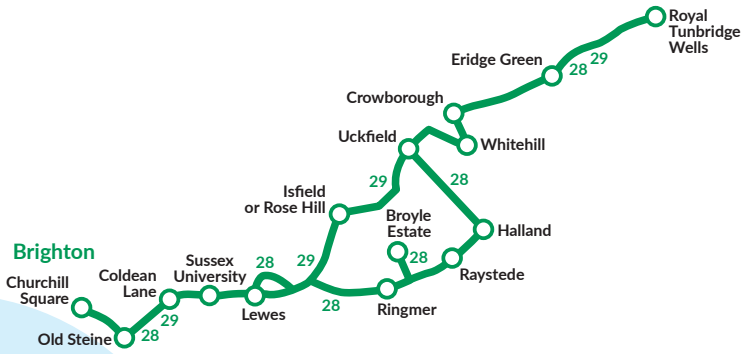

28,29

Brighton & Hove Buses

Saturdays effective 16th April, 2022

route number	29	28	28	29	28	28	29	28	28	29	28	28	29	28	29	28	28	29	28	28	29	28	28	29
Tunbridge Wells, Royal Victoria Place	1147						1247						1347					1451						1600
Tunbridge Wells, Station ⇄	1150						1250						1350					1454						1603
Eridge Green, Church	1201						1301						1401					1506						1615
Crowborough, Cross	1209						1309						1409					1515						1624
Whitehill, Rose Court	1216						1316						1416					1522						1631
Five Ash Down, Pig & Butcher	1227						1327						1427					1533						1642
Uckfield, Bus Station arr	1235						1335						1435					1541						1650
Guaranteed connection	↓						↓					↓					↓						↓	
Uckfield, Bus Station dep	1240			1310			1340			1410			1440			1510		1550				1620		1655
Rose Hill, Halfway House	1250						1351					1451					1601							1706
Isfield, Lavender Line Station	↓			1322			↓			1422			↓			1522		↓				1632		↓
Ringmer, Broyle Estate	↓	1257		↓	1327		↓	1357		↓	1427		↓	1502		↓	1532		↓	1607		↓	1640	↓
Ringmer, Olde Post Office Mews	↓	1303		↓	1333		↓	1403		↓	1433		↓	1508		↓	1538		↓	1613		↓	1646	↓
Malling Hill, Church Lane	↓	1257		↓	1330		↓	1358		↓	1430		↓	1458		↓	1530		↓	1609		↓	1640	↓
Church Lane, Police HQ	↓	1309		↓	1339		↓	1409		↓	1439		↓	1514		↓	1544		↓	1619		↓	1652	↓
Lewes, Tesco	↓	1311		↓	1341		↓	1411		↓	1441		↓	1516		↓	1546		↓	1621		↓	1654	↓
Lewes, Bus Station arr	1300	1313		1333	1343		1401	1413		1433	1443		1501	1518		1533	1548		1612	1623		1643	1656	1717
Lewes, Bus Station dep	1305	1315	1325	1335	1345	1355	1405	1415	1425	1435	1445	1455	1505	1520	1535	1550	1605	1615	1625	1635	1645	1658	1710	1722
Lewes, opp H M Prison	1314	1324	1334	1344	1354	1404	1414	1424	1434	1444	1454	1504	1514	1529	1544	1559	1614	1624	1634	1644	1654	1707	1719	1731
opp Sussex University A27 ⇄	1323	1333	1343	1353	1403	1413	1423	1433	1443	1453	1503	1513	1523	1538	1553	1608	1623	1633	1643	1653	1703	1716	1728	1740
Lewes Road, Coldean Lane	1325	1335	1345	1355	1405	1415	1425	1435	1445	1455	1505	1515	1525	1540	1555	1610	1625	1635	1645	1655	1705	1718	1730	1742
Brighton University, The Avenue ⇄	1328	1338	1348	1358	1408	1418	1428	1438	1448	1458	1508	1518	1528	1543	1558	1613	1628	1638	1648	1658	1708	1721	1733	1745
Lewes Road, Bus Garage	1331	1341	1351	1401	1411	1421	1431	1441	1451	1501	1511	1521	1531	1546	1601	1616	1631	1641	1651	1701	1711	1724	1736	1748
Brighton, Old Steine (stop H)	1342	1352	1402	1412	1422	1432	1442	1452	1502	1512	1522	1532	1542	1557	1612	1627	1642	1652	1702	1712	1722	1735	1747	1759
Churchill Square (stop J)	1346	1356	1406	1416	1426	1436	1446	1456	1506	1516	1526	1536	1546	1601	1616	1631	1646	1656	1706	1716	1726	1739	1751	1803

Saturdays effective 16th April, 2022