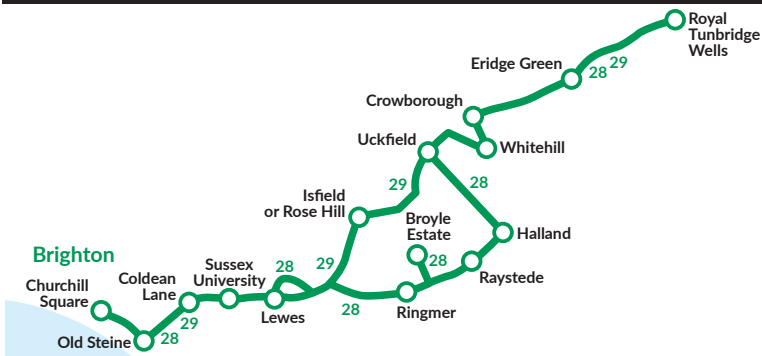

28,29,29X

Brighton & Hove Buses

Mondays to Fridays effective 11th April, 2022

route number	29	28	29	29X	28	29	28	29	28	28	29	28	28	28	28	28	28	28	28	28	28	
Churchill Square (stop G)	1645	1700	1710	1720	1730	1740	1750	1805	1825	1845	1910	1940	2010	2040	2110	2140	2210	2240	2310	2340	0010	0045
Brighton, Old Steine (stop F)	1650	1705	1715	1725	1735	1745	1755	1810	1830	1850	1914	1944	2014	2044	2114	2144	2214	2244	2314	2344	0014	0049
Lewes Road, Bus Garage	1704	1719	1729	1739	1749	1759	1808	1823	1842	1901	1923	1952	2022	2052	2122	2152	2222	2252	2322	2352	0022	0057
Brighton University, The Avenue	1707	1722	1732	1741	1751	1801	1810	1825	1844	1903	1925	1954	2024	2054	2124	2154	2224	2254	2324	2354	0024	0059
Lewes Road, Coldean Lane	1710	1725	1735	1744	1754	1804	1813	1828	1847	1906	1928	1957	2027	2057	2127	2157	2227	2257	2327	2357	0027	0102
Sussex University A27	1714	1729	1739		1758	1808	1817	1831	1850	1909	1931	2000	2030	2100	2129	2159	2229	2259	2329	2359	0029	0104
Lewes, H M Prison	1724	1739	1749		1808	1818	1826	1839	1858	1917	1938	2007	2037	2107	2136	2206	2236	2306	2336	0006	0036	0111
Lewes, Waitrose, opp Bus Stn arr	1732	1747	1757	1759	1815	1825	1833	1845	1904	1923	1944	2013	2042	2112	2141	2211	2241	2311	2341	0011	0041	0116
Lewes, Waitrose, opp Bus Stn dep	1734	1749	1759	1801	1817	1827	1835	1848		1925	1946	2015	2044	2114	2142	2212	2242	2312	2342	0012	0042	0117
Lewes, Tesco		1753			1821		1838			1928		2018	2047	2117	2145	2215	2245	2315	2345	0015	0045	0120
Church Lane, Police HQ		1755			1823		1840			1930		2020	2049	2119	2147	2217	2247	2317	2346	0016	0046	0121
Malling Hill, Church Lane	1741	1757	1806	1807	1824	1834	1841	1853		1931	1951	2021	2050	2120	2148	2218	2248	2318	2347	0017	0047	0122
Ringmer, Olde Post Office Mews		1802			1828		1845			1935		2025		2124		2222				2451		
Ringmer, Broyle Estate		1808			1834		1850			1940		2030		2129		2227				2355		
Halland, Blacksmiths Arms							1857							2136		2234				0002		
Isfield, Lavender Line Station				1814			1841		1900		1958											
Rose Hill, Halfway House	1748			1814																		
Uckfield, Bus Station arr	1758		1824	1821		1851	1906	1910			2008			2145		2243				0011		
Guaranteed connection																						
Uckfield, Bus Station dep	1803			1823				1915			2013			2150								
Five Ash Down, Pig & Butcher	1812							1922			2020			2157								
Whitehill, Rose Court	1823							1933			2031			2207								
Crowborough, Cross	1830				1840			1938			2036			2212								
Eridge Green, Church					1848			1945			2043			2219								
Tunbridge Wells, Station					1858			1954			2052			2228								
Tunbridge Wells, Monson Road					1900			1956			2054			2230								

Saturdays effective 16th April, 2022