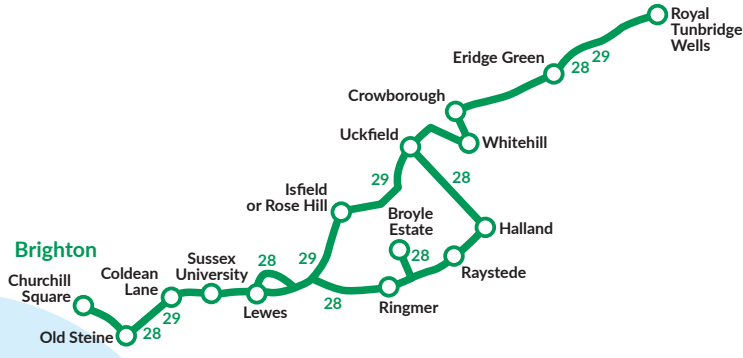

28,29,29^X

Monday to Fridays effective 11th April, 2022

route number	28	28	28	28	29	28	28	29X	28	29	28	29	28	29	SD	SH	28	29	29	28	28	29	28	28	
day code																									
Tunbridge Wells, Royal Victoria Place								0640							0737	0742				0802				0847	
Tunbridge Wells, Station ⇄								0643							0740	0745				0805				0850	
Eridge Green, Church								0653							0751	0756				0816				0901	
Crowborough, Cross					0616			0702			0708				0800d	0805				0825d				0909	
Beacon Academy															0803					0828					
Whitehill, Rose Court					0621					0714					0809	0811				0834				0916	
Five Ash Down, Pig & Butcher					0631					0725					0820	0822				0845				0927	
Uckfield, Bus Station arr					0637			0718			0732				0828	0830				0853				0935	
<i>Guaranteed connection</i>					↓			↓		↓					↓	↓				↓				↓	
Uckfield, Bus Station dep					0545			0640		0720		0735	0737	0805						0833		0835			0940
Halland, Blacksmiths Arms					0554					0747															
Rose Hill, Halfway House								0728												0844		0846			0950
Isfield, Lavender Line Station								0652			0747		0817										0922		
Ringmer, Broyle Estate					0601		0634		0659			0727		0754						0824				0927	0957
Ringmer, Olde Post Office Mews					0607		0640		0706			0734		0801						0831				0933	1003
Malling Hill, Church Lane								0700			0738		0800							0830				0957	
Church Lane, Police HQ		0553b	0613	0633b	0646			0714			0744		0812		0842					0909				0939	1009
Lewes, Tesco		0555	0615	0635	0648			0716			0746		0814		0844					0911				0941	1011
Lewes, Bus Station arr		0556	0616	0636	0650	0703	0718		0741	0748	0803	0816	0833	0846	0857	0857	0913	0922	0922	0933	0943			1000	1013
Lewes, Bus Station dep		0557	0617	0637	0652	0705	0720	0735	0745	0750	0805	0820	0835	0850	0900	0900	0915	0925	0925	0935	0945	0955	1005	1015	1025
Lewes, opp H M Prison		0603	0623	0643	0659	0714	0729	0745		0800	0816	0831	0846	0901	0910	0910	0925	0935	0935	0944	0954	1004	1014	1024	1034
opp Sussex University A27 ⇄		0610	0630	0650	0708	0723	0738	0754	0759	0809	0825	0840	0855	0910	0918	0918	0933	0943	0943	0952	1002	1012	1022	1032	1042
Lewes Road, Coldean Lane		0612	0632	0652	0710	0725	0741	0758	0801	0813	0828	0843	0858	0913	0921	0921	0936	0945	0945	0954	1004	1014	1024	1034	1044
Brighton University, The Avenue ⇄		0615	0635	0655	0713	0728	0744	0802	0805	0817	0832	0847	0902	0917	0925	0925	0940	0948	0948	0957	1007	1017	1027	1037	1047
Lewes Road, Bus Garage		0617	0637	0657	0715	0730	0746	0805	0808	0820	0835	0850	0905	0920	0928	0928	0943	0951	0951	1000	1010	1020	1030	1040	1050
Brighton, Old Steine (stop H)		0625	0645	0706	0725	0740	0756	0816	0819	0831	0846	0901	0916	0931	0939	0939	0954	1002	1002	1011	1021	1031	1041	1051	1101
Churchill Square (stop J)		0629	0649	0709	0729	0744	0800	0820	0823	0835	0850	0905	0920	0935	0943	0943	0958	1006	1006	1015	1025	1035	1045	1055	1105

Monday to Fridays effective 11th April, 2022