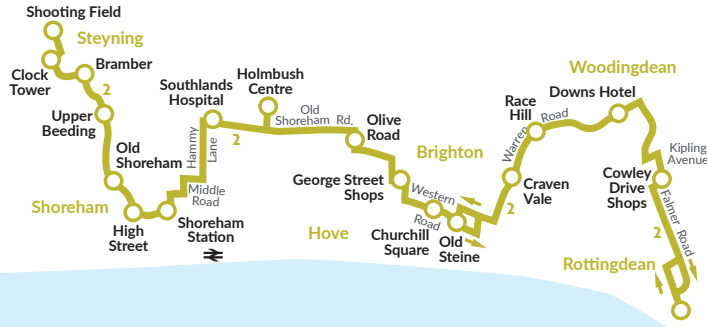

NOTES L = On Schooldays operates via Longhill School Grounds. SD = Schooldays only. B = Continues to Brighton Station. HG = Continues to Hove George Street via Old Shoreham Road, Sackville Road and Blatchington Road. SH = School Holidays only.  
 c = On School Holidays and Saturdays departs at 1532. a = On Schooldays the 1427 arrival terminates at the bottom of Cowley Drive and does not serve Rottingdean.  
 # = Operates via Southwick Square, Manor Hall Road, Portslade Health Centre and New Church Road. d = Operates via Old Shoreham Road, Seven Dials and Brighton Station.

2<sup>B</sup>

Brighton & Hove Buses

**Mondays to Fridays effective 25th July, 2021**

route number	2B
Steyping, Shooting Field	0005
Steyping, Clock Tower	0008
Beeding, Dacre Gardens	0013
Southern Cross, Old Shoreham Rd	0024
Hove Park Tavern, Old Shoreham Rd	0029
Hove, George Street	0031

**Sundays and Public Holidays**

route number	2B
Steyning, Shooting Field	1850
Steyning, Clock Tower	1853
Beeding, Dacre Gardens	1858
Southern Cross, Old Shoreham Rd	1908
Hove Park Tavern, Old Shoreham Rd	1914
Hove, George Street	1917