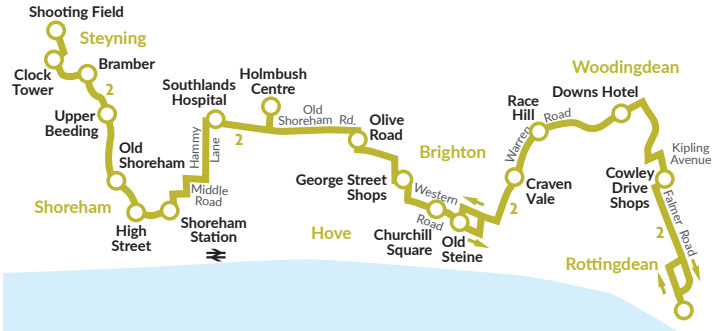

2

Brighton & Hove Buses

Mondays to Fridays effective 25th July, 2021

route number	2	2	2	2	2	2	2	2	2	59*	59	60	2	2	2	2	2	2	60	2	2	2	2	2	2	2	2	2	
day code										SD	SH																		
Steyping, Shooting Field													0620	0650													0620	0650	
Steyping, Clock Tower													0624	0654													0624	0654	
Bramber, St Marys House													0627	0657													0627	0657	
Upper Beeding, opp Rising Sun													0631	0701													0631	0701	
Old Shoreham, Red Lion	0536	0552		0610	0624	0637	0708	0715	0720	0725		0739	0805		0849	0909										0739	0805		
Shoreham, High Street arr	0538	0554		0612	0626	0640	0712	▼	▼	0728		0743	0809		0853	0912										0743	0809		
Shoreham, High Street dep	0538	0554		0612	0626	0642	0657	0714	▼	▼	0728	0731	0748	0809	0834	0858	0912	0918								0731	0748		
Shoreham Stn ⇌ Buckingham Rd	0542	0558		0617	0631	0647	0702	0720	▼	▼	0734	0737	0754	0815	0840	0904	0918	0924		→	44	04	24			0734	0737		
Hammy Lane, Middle Road	0546	0602		0621	0636	0652	0707	0725	▼	▼	0740	0742	0800	0822	0847	0910	0923	0930		a	49	09	29	—		0740	0742		
Southlands Hospital	0548	0604		0623	0638	0654	0710	0728	0721	0726	#	0745	0803	0825	0850	0913	#	0933		e	52	12	32	—		0745	0803		
Shoreham, Holmbush Centre Shops	0550	0606		0625	0640	0656	0713	0731	▼	▼	0748	0806	0828	0853	0917	▼	0936		e	55	15	35	—		0748	0806			
Southern Cross, Old Shoreham Rd	0556	0612		0631	0646	0703	0720	0738	0730	0735	▼	0756	0815	0836	0901	0924	▼	0943		e	02	22	42	—		0756	0815		
Portland Road/Olive Road	0602	0618		0638	0653	0712	0729	0749	d	d	▼	0808	0829	0850	0911	0932	▼	0951		e	10	30	50	—		0808	0829		
Hove, Town Hall, Church Road	0611	0627		0647	0702	0722	0742	0802	▼	▼	0810	0823	0844	0905	0925	0945	0947	1004		→	23	43	03			0810	0823		
Churchill Square (stop H) arr	0618	0634		0654	0709	0729	0750	0811	▼	▼	0821	0832	0853	0914	0934	0954	0955	1013		→	32	52	12			0821	0832		
Churchill Square (stop H) dep	0620	0636		0656	0711	0731	0752	0813	▼	▼	0821	0834	0855	0916	0936	0956	0955	1015		→	34	54	14			0821	0834		
North Street (stop B)	0622	0638		0658	0713	0734	0755	0816	0802	0802	B	0837	0858	0919	0939	0959	0958	1018		→	37	57	17			0837	0858		
Race Hill, for General Hospital	0632	0648		0712	0727	0748	0809	0830				0851	0912	0933	0953	1013		1032		→	51	11	31			0851	0912		
Woodingdean, Downs Hotel	0637	0653	0706	0719	0735	0757	0818	0839				0900	0920	0940	1000	1020		1039		→	58	18	38			0900	0920		
Woodingdean, Cowley Drive, Shops	0644	0700	0714	0728	0745L	0807	0828	0848				0909	0929	0949	1009	1029		1048		→	07	27	47			0909	0929		
Rottingdean, opp White Horse	0651	0708	0722	0736	0757L	0817	0838	0858				0918	0938	0958	1018	1038		1057		→	16	36	56			0918	0938