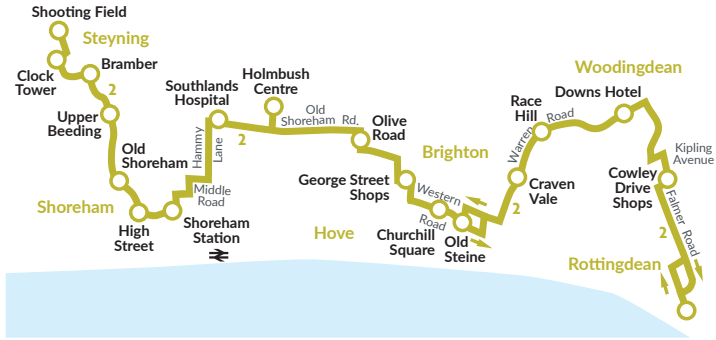

2

Brighton & Hove Buses

Mondays to Fridays effective 25th July, 2021

route number	2	2	2	2	2	2	2	2	2	2	2	2	2	2	2	2	2	2	2	2	2
day code																					
Rottingdean, opp White Horse	0546	0606	0625	0643	0643	0658	0713	0730	0750		0808	0828	0848	0908	0928						
Cowley Drive/Falmer Road	0552	0612	0631	0649	0649	0705	0720	0738	0758	0808	0817	0836	0856	0916	0936						
Woodingdean, Cowley Drive, Shops	0554	0614	0633	0651	0651	0707	0722	0740	0800	0810	0819	0838	0858	0918	0938						
Woodingdean, opp Downs Hotel	0602	0622	0642	0700	0700	0717	0732	0751	0811	0821	0830	0849	0908	0928	0948						
Race Hill, for General Hospital	0553	0607	0627	0647	0706	0706	0723	0738	0757	0817	0827	0837	0856	0914	0934	0954					
Old Steine (stop H)	0601	0616	0636	0656	0716	0716	0733	0751	0810	0830	0840	0850	0909	0927	1006						
Churchill Square (stop C) arr	0604	0619	0640	0700	0720	0720	0738	0756	0815	0835	0845	0855	0914	0932	0951	1011					
Churchill Square (stop C) dep	0604	0619	0640	0700	0720	0720	0740	0758	0817	0837	0847	0857	0916	0934	0953	1013					
Hove, Town Hall, Tisbury Road	0610	0625	0646	0707	0727	0727	0748	0807	0826	0846	PQ	0906	0925	0943	1002	1022					
Blatchington Road, Co-op	0612	0627	0648	0709	0729	0729	0750	0810	0830	0850		0910	0929	0947	1006	1026					
Portland Road/Olive Road	0617	0632	0653	0715	0735	0735	0757	0818	0838	0858		0918	0937	0955	1014	1034					
Southern Cross, Old Shoreham Rd	0623	0638	0659	0721	0742	0742	0804	0827	0846	0906		0925	0944	1002	1021	1041					
Shoreham, Holmbush Centre Shops	0628	0643	0705	0727	0750	0750	0813	0836	0855	0915		0934	0953	1011	1030	1050					
opp Southlands Hospital	0630	0645	0707	0729	0752	0752	0816	0839	0858	0918		0937	0956	1014	1033	1053					
Hammy Lane, Middle Road	0632	0647	0709	0731	0754	0754	0818	0841	0900	0920		0939	0959	1017	1036	1056					
Shoreham, High Street arr	0640	0655	0717	0739	0803	0803	0827	0850	0909	0929		0948	1008	1026	1045	1105					
Shoreham, High Street dep		0655		0741	0805	0805		0854				0952		1049							
Old Shoreham, opp Red Lion		0657		0743	0809	0809		0857				0955		1052							
Upper Beeding, Rising Sun		0703		0749	0818	0818		0904				1002		1059							
Bramber, St Marys House		0706		0752	0822	0822		0908				1006		1103							
Steyning, Grammar School						0828															
Steyning, Clock Tower		0709		0756	0826	0835		0913				1011		1108							1611
Steyning, Shooting Field		0714		0801	0831			0918				1016		1113							1616

Mondays to Fridays effective 25th July, 2021