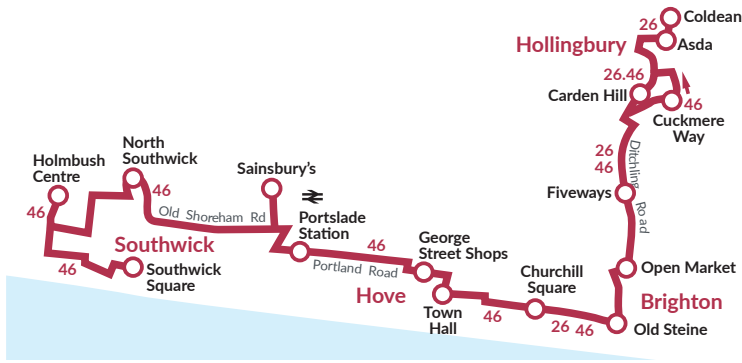

NOTES # = Operates via Glebe Villas, New Church Road and Boundary Road to Portslade Station.

26,46

Mondays to Fridays effective 6th September, 2021

route number	46	26	26	46	26	46	26	46	26	46	26	46	26	46	26	46	26	46	26	46	26	46	
Southwick, Square, Shops																							
Shoreham, Holmbush Centre, Shops																							
Holmbush Way, Kings Road																							
Southern Cross, Old Shoreham Rd																							
Sainsburys, Benfield Valley																							
Portslade, Stn ⇌, Portland Rd arr																							
Portslade, Stn ⇌, Portland Rd dep																							
Hove, Town Hall, Church Road																							
Churchill Square (stop F) arr																							
Churchill Square (stop F) dep																							
Old Steine (stop E)																							
London Road, Shops																							
Fiveways, Ditchling Road																							
Rotherfield Cres/Buxted Rise																							
Carden Hill/Cuckmere Way																							
Hollingbury, ASDA Store arr																							
changes to route number	24	24		24	24		24	24		24	24		24	24		24	24		24	24		24	
Hollingbury, ASDA Store dep																							
Coldean, Saunders Hill																							
Lewes Road, Coldean Lane																							