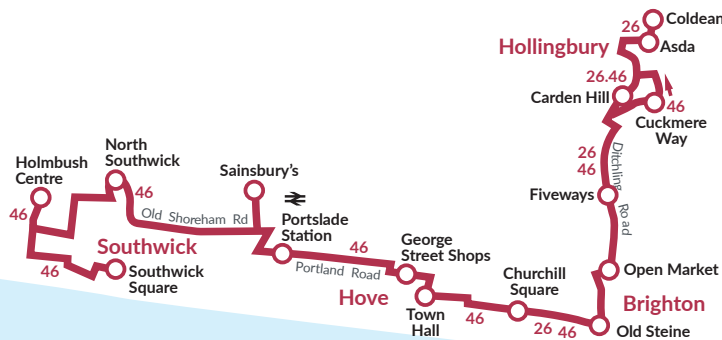

26,46

Brighton & Hove Buses

Mondays to Fridays effective 6th September, 2021

route number	24	24	24	24	24	24	24	24	24	24	24	24	24	24	24
Lewes Road, Coldean Lane	0613	0644	0713	0732	0754	0815	0837	0858	0918						
Coldean, Saunders Hill	0618	0649	0718	0738	0800	0822	0844	0905	0925						
Hollingbury, opp ASDA Store arr	0621	0652	0722	0742	0804	0826	0848	0908	0928						
changes to route number	46	26	46	26	46	26	46	26	46	26	46	26	46	26	46
Hollingbury, opp ASDA Store dep	0627	0657	0726	0746	0810	0832	0852	0913	0933						
Rotherfield Crescent/Buxted Rise	0600	0644	0709	0733	0754	0817	0833	0855	0915						
Carden Hill/Cuckmere Way arr	0602	0629	0647	0659	0712	0728	0736	0748	0757	0813	0820	0835	0836	0855	0858
Carden Hill/Cuckmere Way dep	0604	0629	0649	0659	0714	0728	0738	0748	0803	0813	0825	0835	0845	0855	0905
Fiveways, Ditchling Road	0610	0635	0655	0707	0722	0737	0748	0758	0814	0824	0836	0846	0856	0905	0915
London Road, Shops	0615	0640	0701	0713	0728	0744	0757	0807	0823	0833	0845	0855	0905	0914	0924
Old Steine (stop H)	0619	0644	0705	0717	0732	0748	0802	0812	0828	0838	0850	0900	0910	0919	0929
Brighton Station (stop C)	0624	0649	0710	0722	0739										
Churchill Square (stop J)				0752		0817		0843		0905		0924		0943	1001
Churchill Square (stop C)	0628	0714		0808		0834		0856		0916		0935		0953	
Hove, Town Hall, Tisbury Road	0635	0721		0817		0843		0905		0925		0944		1002	
Portslade, Stn, Portland Road	0643	0730		0827		0854		0916		0936		0955		1013	
Sainsburys, Benfield Valley	0649	0738		0835		0902		0924		0944		1003		1021	
Southern Cross, Old Shoreham Rd	0652	0742		0839		0906		0928		0948		1007		1025	
Holmbush Way, Kings Road	0658	0748		0845		0912		0934		0954		1014		1032	
Shoreham, Holmbush Centre, Shops	0702	0753		0850		0917		0939		0959		1019		1037	
Southwick, Square, Shops	0709	0800		0858		0925		0947		1007		1027		1045	

Mondays to Fridays effective 6th September, 2021