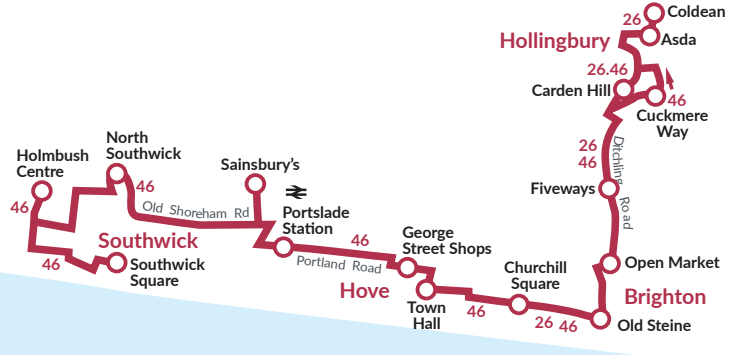

26,46

Brighton & Hove Buses

Saturdays effective 11th September, 2021

route number	24	24	24	24	24	24	24	24	24	24	24	24	24	24	24	24	24	24	24	24					
Lewes Road, Coldean Lane	0644	0745	0816	0836	0856	0919	0939	0959	1019	1039	1059														
Coldean, Saunders Hill	0649	0750	0822	0842	0902	0925	0945	1005	1025	1045	1105														
Hollingbury, opp ASDA Store arr	0652	0753	0825	0845	0905	0928	0948	1008	1028	1048	1108														
changes to route number	46	26	46	46	46	26	46	26	46	26	46	26	46	26	46	26	46	26	46	26	46				
Hollingbury, opp ASDA Store dep	0655	0815	0835	0855	0915	0934	0953	1013	1033	1053	1113														
Rotherfield Cres/Buxted Rise	0613	0713	0743	0803	0822	0835	0855	0915	0935	0955	1015	1035	1055	1115											
Carden Hill/Cuckmere Way arr	0615	0657	0715	0745	0805	0817	0825	0837	0838	0857	0858	0917	0918	0936	0938	0955	0958	1015	1018	1035	1038	1055	1058	1115	1118
Carden Hill/Cuckmere Way dep	0617	0657	0717	0747	0807	0817	0827	0837	0847	0857	0907	0917	0927	0936	0947	0955	1005	1015	1025	1035	1045	1055	1105	1115	1125
Fiveways, Ditchling Road	0623	0703	0723	0753	0814	0824	0834	0844	0854	0904	0914	0924	0934	0943	0954	1002	1012	1022	1032	1042	1052	1102	1112	1122	1132
London Road, Shops	0628	0708	0728	0758	0821	0831	0841	0851	0901	0912	0922	0932	0942	0951	1002	1010	1020	1030	1040	1050	1100	1110	1120	1130	1140
Old Steine (stop H)	0632	0712	0732	0802	0825	0835	0845	0855	0905	0916	0926	0936	0947	0956	1007	1015	1025	1035	1045	1055	1105	1115	1125	1135	1145
Brighton Station (stop C)	0637	0737	0807																						
Churchill Square (stop J)		0716				0839	0859	0920	0940	1000	1020	1040	1100	1120	1140										
Churchill Square (stop C)	0641	0741	0811	0830	0850	0910	0931	0952	1012	1031	1051	1111	1131	1151											
Hove, Town Hall, Tisbury Road	0648	0748	0819	0838	0858	0919	0940	1001	1021	1041	1101	1121	1141	1201											
Portslade, Stn (Portland Rd)	0656	0756	0827	0846	0907	0928	0949	1011	1031	1052	1112	1132	1152	1212											
Sainsburys, Benfield Valley	0701	0801	0835	0854	0915	0936	0957	1019	1039	1100	1120	1140	1200	1220											
Southern Cross, Old Shoreham Rd	0704	0804	0838	0857	0918	0939	1001	1023	1043	1104	1124	1144	1204	1224											
Holmbush Way, Kings Road	0710	0810	0844	0903	0924	0946	1008	1030	1050	1111	1131	1151	1211	1231											
Shoreham, Holmbush Centre, Shops	0713	0813	0849	0908	0929	0951	1013	1035	1055	1116	1136	1156	1216	1236											
Southwick, Square, Shops	0720	0820	0856	0916	0937	0959	1021	1043	1103	1124	1144	1204	1224	1244											

Sundays and Public Holidays effective 5th September, 2021