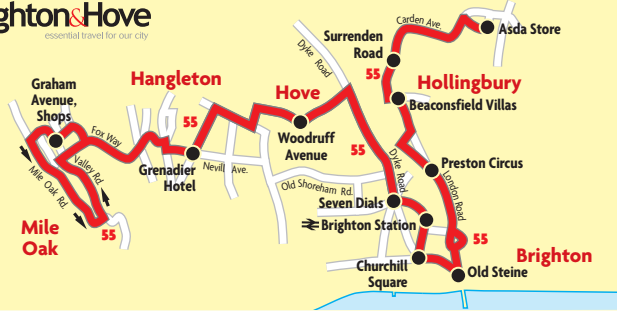

Mile Oak ● Hangleton ● City Centre ● Hollingbury ROUTE

Brighton & Hove
essential travel for our city

55

Mondays to Fridays

Mondays to Fridays

route number	Schooldays								School Holidays					
55	55	55	55	55	55	55	55	55	55	55	55	55	55	55
	am	am	am	am	am	am	am	am	pm	am	am	am	am	am
Thornhill Rise	6.40	7.00	7.12			7.24	7.36			6.40	7.06	7.34	7.54	8.14
Mile Oak, Graham Avenue, Shops	6.42	7.02	7.14			7.26	7.38	8.02		6.42	7.08	7.36	7.56	8.16
Mile Oak Road/Mile Oak Gardens	6.46	7.07	7.19			7.32	7.44	8.08		6.46	7.12	7.40	8.02	8.22
Valley Rd, opp The Crossway, Shops	6.48	7.09	7.21			7.34	7.46	8.10		6.48	7.14	7.42	8.04	8.24
Fox Way, Warrior Close	6.53	7.14	7.27			7.40	7.52	8.17		6.53	7.19	7.47	8.09	8.29
Hove Park Lower School								3.22						
Hangleton, opp Grenadier Hotel	6.58	7.21	7.35			7.48	8.01	8.26	3.26	6.58	7.24	7.52	8.14	8.34
Court Farm Road	7.01	7.25	7.39			7.52	8.06	8.31	3.31	7.01	7.27	7.55	8.17	8.37
Dyke Road, Woodruff Avenue	7.07	7.32	7.46			7.59	8.14	8.39	3.38	7.07	7.33	8.01	8.24	8.44
Seven Dials, Buckingham Place	7.12	7.39	7.55			8.09	8.26	8.51	3.46	7.12	7.38	8.08	8.31	8.51
Brighton Station (stop D)	7.15	7.42	7.59			8.13	8.30	8.55	3.50	7.15	7.41	8.12	8.35	8.55
Churchill Square (stop E)	7.18	7.45	8.02			8.16	8.33	8.58	3.53	7.18	7.44	8.15	8.38	8.58
North Street (stop B)	7.20	7.47	8.04	8.10		8.18				7.20	7.46	8.17		
St Peters Church		7.52	8.09	8.15	8.21	8.23					7.50	8.21		
London Road, Shops		7.55	8.12	8.18	8.24	8.26					7.52	8.23		
Beaconsfield Villas Top		8.01	8.18	8.24	8.30	8.32					7.57	8.28		
Varndean College		8.05	8.22	8.28	8.34	8.36					8.00	8.31		
Hollingbury, Asda Store			8.31	8.37							8.06	8.37		

Mondays to Fridays Schooldays only

route number	59A	55
	pm	pm
Varndean College		4.28
Beaconsfield Villas Top		4.31
London Road, Shops		4.37
Old Steine (stop H)		4.43
Churchill Square, Dyke Road (stop J)	3.10	4.50
Seven Dials, Dyke Road		3.14
Nevill Road, opp Hove Park Tavern		3.28
Hangleton, Grenadier Hotel		3.34
Fox Way, New Barn Close		3.39
Mile Oak, Graham Avenue, Shops		3.43
Mile Oak Road/Mile Oak Gardens		3.49
Southern Cross, Old Shoreham Road		3.52
Southwick, Kingston Lane		3.58
Southlands Hospital		4.00
Old Shoreham, The Amsterdam		4.05