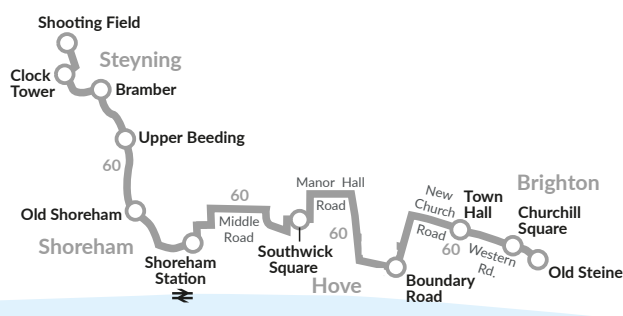

59,59A

Brighton & Hove Buses

Mondays to Fridays	Schooldays	School Holidays
route number	59 59A* 59*	59 59
Old Shoreham, Red Lion	0715	0720
Shoreham Beach, Beach Green		0718*
Shoreham Beach, The Burrells		0723*
Shoreham Beach, Beach Green		0727*
Shoreham, Ropetackle	0729*	0732*
Old Shoreham, opp Amsterdam	0732*	0735*
Southlands, Post Office	0719	0736* 0739*
Old Shoreham Road, Kingston Lane	0723	0740* 0743*
Southern Cross, Old Shoreham Road	0730	0747* 0750*
Old Shoreham Road, Stapley Road	0737	0754* 0757*
Old Shoreham Road, opp Hove Park Tavern	0744	a 0804*
Cardinal Newman School		0816*
Seven Dials, Dyke Road	0755	0817*
Brighton Station ⇌ (stop B)	0757	0819*
Churchill Square (stop G)		0824*
Old Steine (stop E)	0803	0803

Monday to Friday Schooldays only	
route number	59A*
Churchill Square, Dyke Road (stop J)	1510*
Seven Dials, Dyke Road	1514*
Nevill Road, opp Hove Park Tavern	1528*
Hangleton, Grenadier Hotel	1534*
Fox Way, New Barn Close	1539*
Mile Oak, Graham Avenue, Shops	1543*
Mile Oak Road/Mile Oak Gardens	1549*
Southern Cross, Old Shoreham Road	1552*
Old Shoreham Road, Kingston Lane	1558*
Southlands, opp Post Office	1600*
Old Shoreham, The Amsterdam	1605*

60

Brighton & Hove Buses

Route 60 operates non-stop between Hove Street/New Church Road and Boundary Road/New Church Road.

NOTES c = Concessionary free passes are valid from Southwick Square on the 0928 journey.