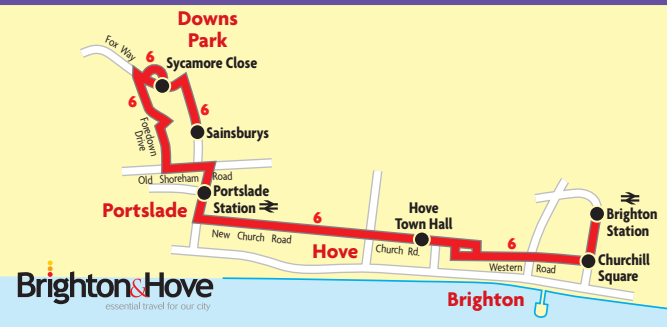

ROUTE

Brighton Station • City Centre • Portslade • Downs Park

Tourist Attractions
New Church Road for Hove Museum
Fox Way/Foredown Road for Foredown Tower
Brighton Station for Toy Museum

USB charging points on Route 6 buses
Daily

Mondays to Fridays

Table of departure times for Route 6 from Monday to Friday. Columns include route number, stop, and time. Includes a 'then every 10 mins until' section.

Mondays to Fridays

Table of arrival times for Route 6 from Monday to Friday. Columns include route number, stop, and time.

Saturdays

Table of arrival times for Route 6 on Saturdays. Columns include route number, stop, and time. Includes a 'then as Mon - Fri times' section.

Sundays and Public Holidays

Table of departure times for Route 6 on Sundays and Public Holidays. Columns include route number, stop, and time. Includes 'then at' and 'until' sections.

Sundays and Public Holidays

Table of arrival times for Route 6 on Sundays and Public Holidays. Columns include route number, stop, and time.

NOTES a = On Schooldays journey terminates at Downs Park.