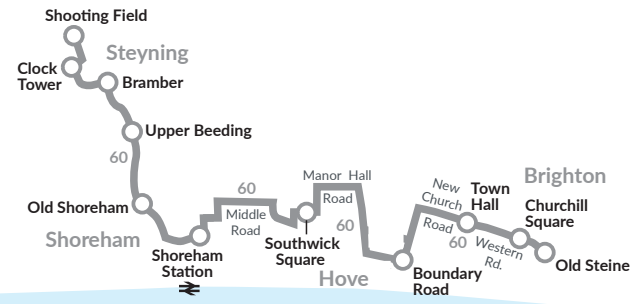

Route 60 operates non-stop between Hove Street/New Church Road and Boundary Road/New Church Road.

NOTES c = Concessionary free passes are valid from Southwick Square on the 0928 journey.

**School buses** eff 11/04/22

Brighton & Hove Buses 72

**Whitehawk • Woodingdean • Longhill School**

Serving Whitehawk Way, Swanborough Drive, Vines Cross Road, Wilson Avenue, Warren Road and Falmer Road.

Brighton & Hove Buses 72A

**Brighton • Woodingdean • Longhill School**

Serving London Road, Oxford Street, Union Road, Elm Grove, Warren Road, Non-Stop Falmer Road, then Cowley Drive, Bexhill Road, Langley Crescent, Bexhill Road and Falmer Road.

Brighton & Hove Buses 74, 75

Brighton & Hove Buses 76, 76A

**Peacehaven • Saltdean • Longhill School**

76 serves Saltdean Vale, Lustrells Vale, Westmeston Avenue, Cranleigh Avenue, Marine Drive, Falmer Road. 76A serves South Coast Road, Longridge Avenue, Rodmell Avenue, Bannings Vale, Crowborough Road, Longridge Avenue, Marine Drive, Falmer Road.