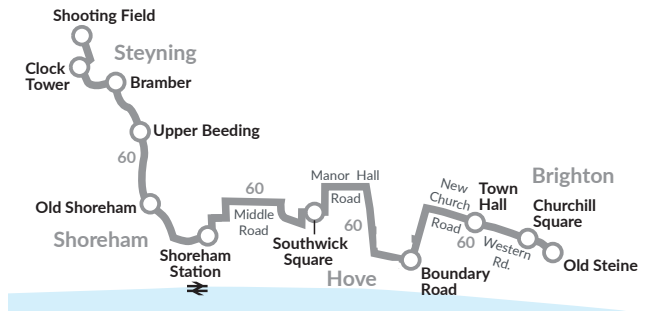

Route 60 operates non-stop between Hove Street/New Church Road and Boundary Road/New Church Road.

NOTES c = Concessionary free passes are valid from Southwick Square on the 0928 journey.

**School buses** eff 10/01/22

Brighton & Hove Buses 72

Whitehawk • Woodingdean • Longhill School

Serving Whitehawk Way, Swanborough Drive, Vines Cross Road, Wilson Avenue, Warren Road and Falmer Road.

Brighton & Hove Buses 72A

Brighton • Woodingdean • Longhill School

Serving London Road, Oxford Street, Union Road, Elm Grove, Warren Road, Non-Stop Falmer Road, then Cowley Drive, Bexhill Road, Langley Crescent, Bexhill Road and Falmer Road.

Brighton & Hove Buses 74, 75

Brighton & Hove Buses 76, 76A

Peacehaven • Saltdean • Longhill School

76 serves Saltdean Vale, Lustrells Vale, Westmeston Avenue, Cranleigh Avenue, Marine Drive, Falmer Road. 76A serves South Coast Road, Longridge Avenue, Rodmell Avenue, Bannings Vale, Crowborough Road, Longridge Avenue, Marine Drive, Falmer Road.