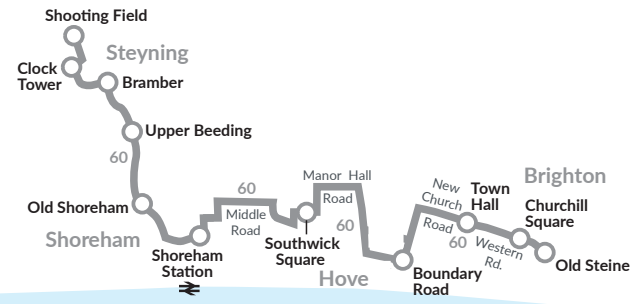

Mondays to Fridays only		
route number	60	
Brighton, Old Steine (stop U)		1720
Churchill Square (stop C)		1727
Hove, Town Hall, Church Road		1737
Boundary Road/New Church Rd		1745
Portslade, opp Health Centre		1748
Manor Hall Road, Old Barn Way		1751
Southwick, Square, Shops		1754
Middle Road, Hammy Lane		1759
Shoreham, High Street arr		1809
Shoreham, High Street dep		1811
Old Shoreham, opp Red Lion		1814
Upper Beeding, Rising Sun		1820
Bramber, St Marys House		1824
Steying, Clock Tower		1828
Steying, Shooting Field		1832

Route 60 operates non-stop between Hove Street/New Church Road and Boundary Road/New Church Road.

NOTES c = Concessionary free passes are valid from Southwick Square on the 0928 journey.

School buses eff 08/03/21

SCHOOL BUSES 71A AND 73 ARE TEMPORARILY AVAILABLE TO SCHOOL CHILDREN ONLY

Brighton & Hove Buses 72

Whitehawk • Woodingdean • Longhill School

Serving Whitehawk Way, Swanborough Drive, Vines Cross Road, Wilson Avenue, Warren Road and Falmer Road.

SCHOOL BUSES 74 AND 75 ARE TEMPORARILY AVAILABLE TO SCHOOL CHILDREN ONLY

Brighton & Hove Buses 76, 76A

Peacehaven • Saltdean • Longhill School

76 serves Saltdean Vale, Lustrells Vale, Westmeston Avenue, Cranleigh Avenue, Marine Drive, Falmer Road. 76A serves South Coast Road, Longridge Avenue, Rodmell Avenue, Bannings Vale, Crowborough Road, Longridge Avenue, Marine Drive, Falmer Road.