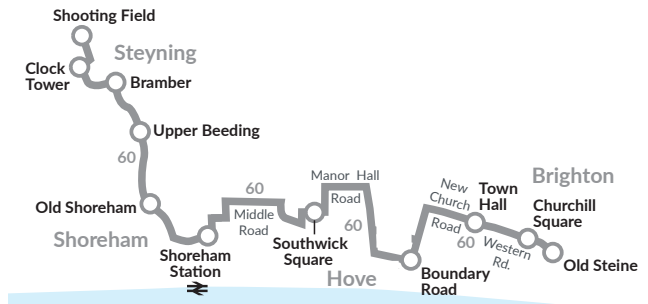

Mondays to Fridays only		
route number	60	
Brighton, Old Steine (stop U)	1720	
Churchill Square (stop C)	1727	
Hove, Town Hall, Church Road	1737	
Boundary Road/New Church Rd	1745	
Portslade, opp Health Centre	1748	
Manor Hall Road, Old Barn Way	1751	
Southwick, Square, Shops	1754	
Middle Road, Hammy Lane	1759	
Shoreham, High Street arr	1809	
Shoreham, High Street dep	1811	
Old Shoreham, opp Red Lion	1814	
Upper Beeding, Rising Sun	1820	
Bramber, St Marys House	1824	
Steyping, Clock Tower	1828	
Steyping, Shooting Field	1832	

Route 60 operates non-stop between Hove Street/New Church Road and Boundary Road/New Church Road.

NOTES c = Concessionary free passes are valid from Southwick Square on the 0928 journey.

School buses eff 06/09/21

Brighton & Hove Buses 72

Whitehawk • Woodingdean • Longhill School

Serving Whitehawk Way, Swanborough Drive, Vines Cross Road, Wilson Avenue, Warren Road and Falmer Road.

Brighton & Hove Buses 72A

Brighton • Woodingdean • Longhill School

Brighton & Hove Buses 76, 76A

Peacehaven • Saltdean • Longhill School

76 serves Saltdean Vale, Lustrells Vale, Westmeston Avenue, Cranleigh Avenue, Marine Drive, Falmer Road.
76A serves South Coast Road, Longridge Avenue, Rodmell Avenue, Bannings Vale, Crowborough Road, Longridge Avenue, Marine Drive, Falmer Road.