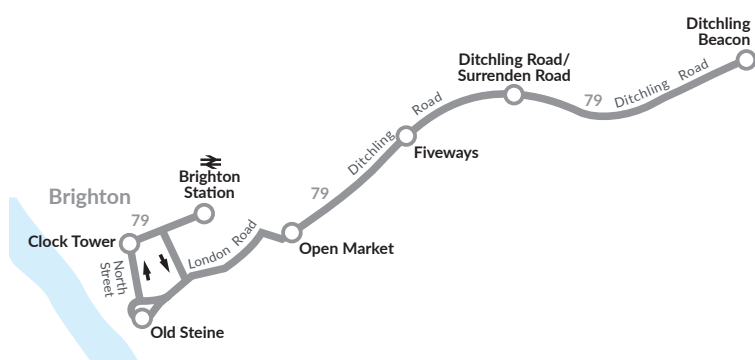

Route 79 is funded by Brighton & Hove City Council

79

Brighton & Hove Buses

Route 77 is partly funded by Brighton & Hove City Council and the National Trust. Together with South Downs National Park Authority they form the 'Breeze up to the Downs' Partnership whose mission is to improve access by bus to popular downland destinations. For questions and comments please call 01273 292480.

Special £5 return, which you also can use to return on any 77, 78 or 79 bus if you have walked between any of Breeze up to the Downs destinations. City SAVER tickets only valid as far as Dyke Road/Tongdean Lane.

Saturdays, Sundays and Public Holidays only from 25th April, 2021

route number	79	79	79	79	79	79	79	79*
Old Steine (stop U)	0945	1045	1145	1255	1405	1515	1625	1735
Brighton Station ⇌ (stop D)	0951	1051	1152	1302	1412	1522	1632	1742
Open Market, Oxford Street	0958	1058	1159	1309	1419	1529	1639	1749
Fiveways, Ditchling Road	1003	1103	1204	1314	1424	1534	1644	1754
Ditchling Road, Surrenden Road	1005	1105	1206	1316	1426	1536	1646	1756
Ditchling Road, Upper Lodges	1009	1109	1210	1320	1430	1540	1650	1800
Ditchling Beacon Car Park	1013	1113	1215	1325	1435	1545	1655	1805

route number	79	79	79	79	79	79	79	79*
Ditchling Beacon Car Park	1015	1115	1220	1330	1440	1550	1700	1810
Ditchling Road, Upper Lodges	1019	1119	1224	1334	1444	1554	1704	1814
Ditchling Road, Surrenden Road	1023	1123	1228	1338	1448	1558	1708	1818
Fiveways, Ditchling Road	1026	1127	1232	1342	1452	1602	1712	1822
London Road, Shops	1032	1134	1239	1349	1459	1609	1719	1829
Old Steine (stop U)	1037	1140	1245	1355	1505	1615	1725	1835
Brighton Station ⇌ (stop D)	1051	1152	1302	1412	1522	1632	1742	1843

IMPORTANT NOTICE Service 79:

*Please note the final trips of the day - 1735 service from Old Steine (Stop U) and 1810 service from Ditchling Beacon Car Park only operate until 2nd October, 2021 after which point they will be withdrawn for the Winter period.