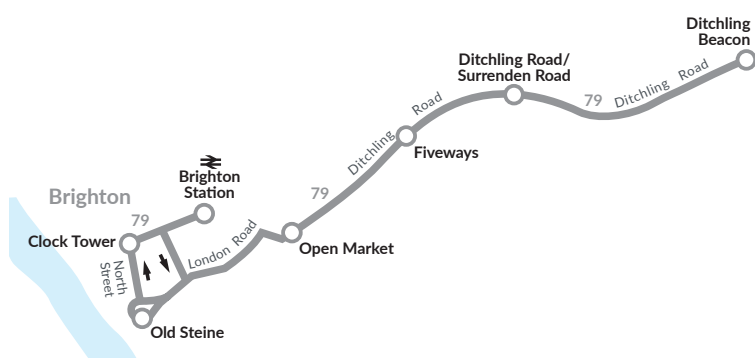

Route 79 is funded by Brighton & Hove City Council

79

Brighton & Hove Buses

Route 77 is partly funded by Brighton & Hove City Council and the National Trust. Together with South Downs National Park Authority they form the 'Breeze up to the Downs' Partnership whose mission is to improve access by bus to popular downland destinations. For questions and comments please call 01273 292480.

Special £5 return, which you also can use to return on any 77, 78 or 79 bus if you have walked between any of Breeze up to the Downs destinations. City SAVER tickets only valid as far as Dyke Road/Tongdean Lane.

Saturdays, Sundays and Public Holidays only from 15th April, 2022

route number	79	79	79	79	79	79	79	79
Old Steine (stop U)	0945	1045	1145	1255	1405	1515	1625	1735
Brighton Station ⇌ (stop H)	0951	1051	1152	1302	1412	1522	1632	1742
Open Market, Oxford Street	0958	1058	1159	1309	1419	1529	1639	1749
Fiveways, Ditchling Road	1003	1103	1204	1314	1424	1534	1644	1754
Ditchling Road, Surrenden Road	1005	1105	1206	1316	1426	1536	1646	1756
Ditchling Road, Upper Lodges	1009	1109	1210	1320	1430	1540	1650	1800
Ditchling Beacon Car Park	1013	1113	1215	1325	1435	1545	1655	1805

route number	79	79	79	79	79	79	79	79
Ditchling Beacon Car Park	1015	1115	1220	1330	1440	1550	1700	1810
Ditchling Road, Upper Lodges	1019	1119	1224	1334	1444	1554	1704	1814
Ditchling Road, Surrenden Road	1023	1123	1228	1338	1448	1558	1708	1818
Fiveways, Ditchling Road	1026	1127	1232	1342	1452	1602	1712	1822
London Road, Shops	1032	1134	1239	1349	1459	1609	1719	1829
Old Steine (stop U)	1037	1140	1245	1355	1505	1615	1725	1835
Brighton Station ⇌ (stop H)	1051	1152	1302	1412	1522	1632	1742	1843