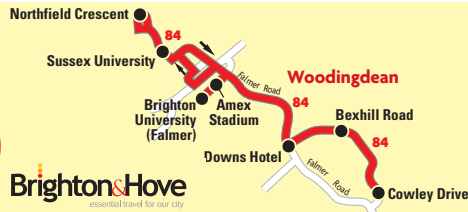

# ROUTE

# 84

**Brighton & Hove**  
connected around the city

## Mondays to Fridays only

route number	<b>84</b>
Falmer Road/Cowley Drive	0812
Woodingdean, Cowley Drive, opp Shops	0814
Bexhill Road, Sea View Way	0820
Brighton University, Falmer	0826
Park Village, Northfield Crescent	0836

## Mondays to Fridays only

route number	<b>84</b>
Sussex University, Sussex House, Southern Ring Road	1800
Park Village, Northfield Crescent	1804
Brighton University, Falmer	1810
Bexhill Road, Sea View Way	1818
Woodingdean, Cowley Drive, Shops	1824
Falmer Road/Cowley Drive	1826