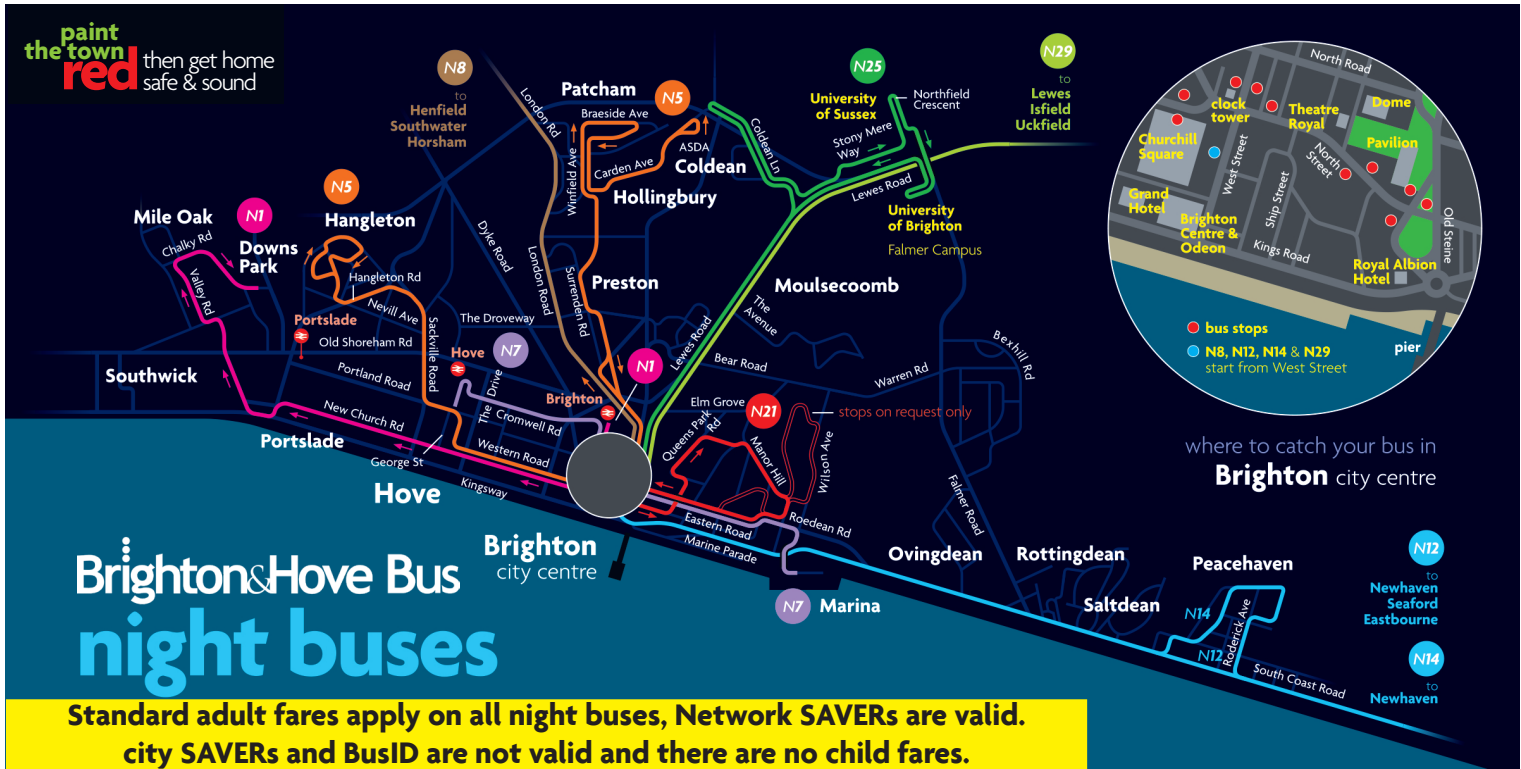

paint the town red then get home safe & sound

Brighton & Hove Bus night buses

Standard adult fares apply on all night buses, Network SAVERS are valid. city SAVERS and BusID are not valid and there are no child fares.

where to catch your bus in Brighton city centre

N1 City Centre ● Hove ● Portslade ● Mile Oak ● Downs Park

Every night	N1	N1	N1	N1	N1	N1	N1
day code	NSu	NSu	NSu	NSu	NSu	NSu	NSu
	am	am	am	am	am	am	am
Brighton Station ⇄ (stop H)	12.40	1.10	1.45	2.15	2.50	3.20	4.20
Old Steine (stop H)	12.44	1.14	1.49	2.19	2.54	3.24	4.24
Churchill Square (stop C)	12.48	1.18	1.53	2.23	2.58	3.28	4.28
Hove, opp Town Hall, Church Road	12.55	1.25	2.00	2.30	3.05	3.35	4.35
Boundary Road/New Church Road	1.02	1.32	2.07	2.37	3.12	3.42	4.42
Portslade, Old Village	1.08	1.38	2.13	2.43	3.18	3.48	4.48
Valley Road, The Crossway Shops	1.09	1.39	2.14	2.44	3.19	3.49	4.49
Mile Oak, Chalky Road	1.12	1.42	2.17	2.47	3.22	3.52	4.52
Downs Park, Sycamore Close	1.15	1.45	2.20	2.50	3.25	3.55	4.55

Friday & Saturday nights only	N8	N8
	am	am
West Street, Wetherspoons	12.55	3.17
Brighton, Churchill Square (stop E)	12.57	3.19
Brighton, Old Steine (stop D)	1.02	3.24
Preston Circus, opp The Hydrant	1.07	3.29
Patcham, opp Black Lion	1.12	3.34
Henfield, High Street	1.28	3.49
Shermanbury	1.33	3.54
Cowfold, Village Hall	1.37	3.58
Southwater, Cripplegate Corner	1.43	4.04
Southwater, Lintot Square	1.45	4.06
Southwater, Blakes Farm	1.47	4.08
Horsham, Bus Station (stand E)	1.57	4.20
Horsham, Carfax, Bandstand	2.00	4.22