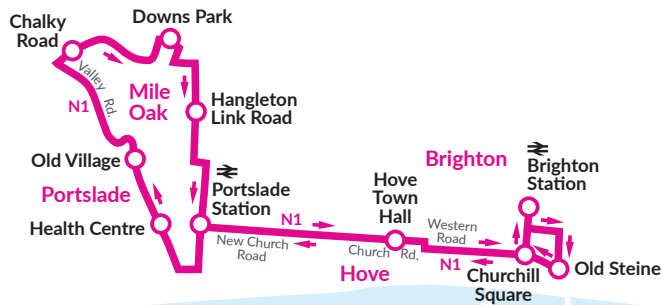

1, 1A

Brighton & Hove Buses

N1

Saturdays effective 18th June, 2022

route number	N1	N1	N1	1	1	1	1	1	1	1A	1	1A	1	1A	1	1	1	1A	1	1	1A			
Mile Oak, Graham Ave, Shops				0614	0634	0654	0714	0734	0749	0802	0814	0826	0836	0846	0856	0904				1906	1913	1920	1927	1935
Mile Oak Rd, Mile Oak Gardens				▼	▼	▼	▼	▼	▼	0808	▼	0833	▼	0853	▼	▼			▼	1919	▼	▼	▼	1941
Mile Oak, Chalky Road	0112	0217	0322																					
Portslade, Old Village	▼	▼	▼	0621	0641	0701	0721	0741	0756	0809	0822	0834	0844	0854	0904	0912				1914	1920	1928	1935	1942
Downs Park, Sycamore Close	0115	0220	0325																					
Portslade Station (Stop J)	0122	0227	0332																					
New Church Rd/Boundary Rd	0122	0227	0332	0628	0648	0709	0729	0749	0804	0818	0831	0843	0853	0903	0914	0922								
Hove, Town Hall, Church Road	0129	0234	0339	0635	0655	0717	0737	0757	0813	0827	0840	0852	0902	0913	0924	0932								
Churchill Square (stop H)	0135	0240	0345	0642	0702	0724	0744	0804	0821	0835	0848	0900	0911	0923	0934	0942								
Brighton Station (stop H)	0138	0243	0348	0646	▼	▼	▼	▼	▼	▼	▼	▼	▼	▼	▼	▼								
North Street (stop C)				0649	0704	0726	0746	0806	0823	0837	0850	0903	0914	0926	0937	0945				1945	1951	1959	2006	2013
American Express, Edward St										0839		0905		0928						1954	▼	▼	▼	2016
Royal Sussex County Hospital				0655	0710	0732	0752	0813	0830	0843	0857	0909	0921	0932	0944	0952				1952	1958	2006	2013	2020
Whitehawk, opp Bus Garage				0659	0714	0736	0756	0817	0834	0847	0901	0913	0926	0937	0949	0957				1957	2003	2010	2017	2024
Whitehawk, Swanborough Drive				0704	0719	0741	0801	0823	0840	0853	0907	0919	0932	0943	0955	1003				2003	2009	2016	2023	2030

Saturdays effective 18th June, 2022

route number	1	1	1A	1	1	1A	1	1	1A	1	1A	1	1	1A	1	1	1A	1	1	1A	1	1	
Mile Oak, Graham Ave, Shops	1943	1951	1959	2007	2017	2027	2037	2048	2100	2112	2124	2136	2148	2200	2212	2224	2236	2248	2300	2312	2324	2336	2348
Mile Oak Rd, Mile Oak Gardens	▼	▼	2005	▼	▼	2033	▼	▼	2105	▼	2129	▼	▼	2205	▼	2229	▼	▼	2305	▼	▼	▼	▼
Portslade, Old Village	1951	1959	2006	2015	2025	2034	2045	2056	2106	2118	2130	2142	2154	2206	2218	2230	2242	2254	2306	2318	2330	2342	2354
New Church Rd/Boundary Rd	2000	2008	2015	2023	2033	2042	2053	2104	2114	2126	2138	2150	2202	2213	2225	2237	2249	2301	2313	2325	2337	2349	0001
Hove, Town Hall, Church Road	2008	2016	2023	2031	2041	2050	2101	2111	2121	2133	2145	2157	2209	2220	2232	2244	2256	2308	2320	2332	2344	2356	0008
Churchill Square (stop H)	2017	2025	2032	2040	2050	2059	2109	2119	2129	2141	2153	2205	2216	2227	2239	2251	2303	2315	2327	2339	2351	0003	0015
North Street (stop C)	2020	2028	2035	2043	2053	2102	2112	2122	2132	2144	2156	2208	2219	2230	2242	2254	2306	2318	2330	2342	2354	0006	0018
American Express, Edward St	▼	▼	2038	▼	▼	2105	▼	▼	2135	▼	2159	▼	▼	2233	▼	2257	▼	▼	2333	▼	▼	▼	▼
Royal Sussex County Hospital	2027	2035	2042	2050	2100	2109	2119	2129	2139	2151	2203	2215	2226	2237	2249	2301	2313	2325	2337	2349	0001	0013	0025
Whitehawk, opp Bus Garage	2031	2039	2046	2054	2104	2113	2123	2133	2143	2155	2207	2219	2230	2241	2253	2305	2317	2329	2341	2353	0005	0017	0029
Whitehawk, Swanborough Drive	2037	2045	2052	2100	2110	2119	2129	2139	2149	2201	2213	2225	2236	2246	2259	2310	2322	2334	2346	2358	0010	0022	0034

Saturdays effective 18th June, 2022