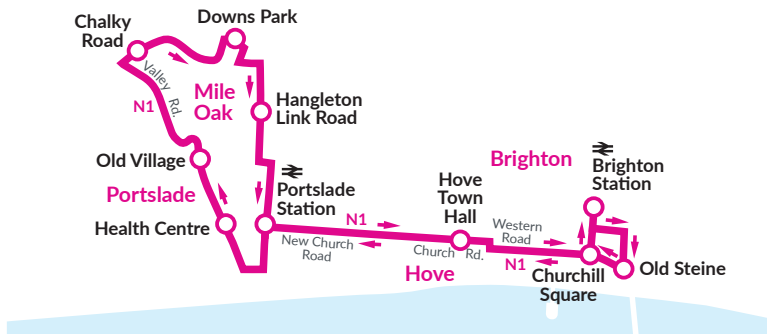

Mondays to Fridays effective 13th June, 2022

route number	1A	1	1A	N1	N1	N1
Mile Oak, Graham Ave, Shops	0000	0014	0029			
Mile Oak Rd, Mile Oak Gardens	0005		0034			
Mile Oak, Chalky Road				0112	0217	0322
Portslade, Old Village	0006	0020	0035			
Downs Park, Sycamore Close				0115	0220	0325
Portslade Station (Stop J)				0122	0227	0332
New Church Rd/Boundary Road	0013	0027	0042	0122	0227	0332
Hove, Town Hall, Church Road	0020	0034	0049	0129	0234	0339
Churchill Square (stop H)	0027	0041	0056	0135	0240	0345
Brighton Station => (stop H)				0138	0243	0348
North Street (stop C)	0030	0044	0059			
American Express, Edward Street	0033		0102			
Royal Sussex County Hospital	0037	0051	0106			
Whitehawk, opp Bus Garage	0041	0055	0110			
Whitehawk, Swanborough Drive	0046	0100	0115			

NOTES
 # = Route 1A buses only operate about every 20 minutes, see times listed for Mile Oak Road and Edward Street times. SH = School Holidays only.

1, 1A

Brighton & Hove Buses

N1

Mondays to Fridays effective 13th June, 2022

Route 1A buses depart American Express, Edward Street between 1000 and 2000 at these times Saturdays 0955, 1015, 1034, 1058, 1115, 1133, 1158, 1216, 1234, 1259, 1317, 1335, 1401, 1421, 1439, 1503, 1521, 1539, 1605, 1624, 1643, 1702, 1719, 1738, 1757, 1815, 1835, 1854, 1915, 1934, 1954

Saturdays effective 18th June, 2022

route number	1A	1	N1	N1	N1
Whitehawk, Swanborough Drive	2321	2336			
Whitehawk, Bus Garage	2326	2341			
Royal Sussex County Hospital	2329	2344			
Brighton Station (stop B)			0040	0145	0250
Old Steine (stop H)	2335	2350	0044	0149	0254
Churchill Square (stop C)	2340	2355	0048	0153	0258
Hove opp Town Hall, Church Road	2348	0003	0055	0200	0305
Boundary Road/New Church Road	2356	0011	0102	0207	0312
Portslade, Old Village	0002	0017	0108	0213	0318
Mile Oak Road, Mile Oak Gardens	0003				
Mile Oak, Chalky Road	0005	0020	0112	0217	0322
Mile Oak, Graham Avenue, Shops	0009	0024			
Downs Park, Sycamore Close			0115	0220	0325