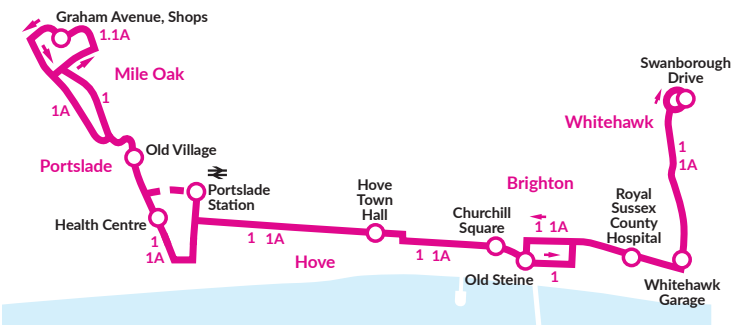

1, 1A

Brighton & Hove Buses

N1

Saturdays effective 18th June, 2022

route number	N1	N1	N1	1	1	1	1	1	1	1A	1	1A	1	1A	1	1	1	1A	1	1	1A			
Mile Oak, Graham Ave, Shops				0614	0634	0654	0714	0734	0749	0802	0814	0826	0836	0846	0856	0904				1906	1913	1920	1927	1935
Mile Oak Rd, Mile Oak Gardens				▼	▼	▼	▼	▼	▼	0808	▼	0833	▼	0853	▼	▼			▼	1919	▼	▼	▼	1941
Mile Oak, Chalky Road	0112	0217	0322																					
Portslade, Old Village	▼	▼	▼	0621	0641	0701	0721	0741	0756	0809	0822	0834	0844	0854	0904	0912				1914	1920	1928	1935	1942
Downs Park, Sycamore Close	0115	0220	0325																					
Portslade Station (Stop J)	0122	0227	0332																					
New Church Rd/Boundary Rd	0122	0227	0332	0628	0648	0709	0729	0749	0804	0818	0831	0843	0853	0903	0914	0922								
Hove, Town Hall, Church Road	0129	0234	0339	0635	0655	0717	0737	0757	0813	0827	0840	0852	0902	0913	0924	0932								
Churchill Square (stop H)	0135	0240	0345	0642	0702	0724	0744	0804	0821	0835	0848	0900	0911	0923	0934	0942								
Brighton Station (stop H)	0138	0243	0348	0646	▼	▼	▼	▼	▼	▼	▼	▼	▼	▼	▼	▼								
North Street (stop C)				0649	0704	0726	0746	0806	0823	0837	0850	0903	0914	0926	0937	0945				1945	1951	1959	2006	2013
American Express, Edward St										0839		0905		0928						1954	▼	▼	▼	2016
Royal Sussex County Hospital				0655	0710	0732	0752	0813	0830	0843	0857	0909	0921	0932	0944	0952				1952	1958	2006	2013	2020
Whitehawk, opp Bus Garage				0659	0714	0736	0756	0817	0834	0847	0901	0913	0926	0937	0949	0957				1957	2003	2010	2017	2024
Whitehawk, Swanborough Drive				0704	0719	0741	0801	0823	0840	0853	0907	0919	0932	0943	0955	1003				2003	2009	2016	2023	2030

Saturdays effective 18th June, 2022

route number	1	1	1A	1	1	1A	1	1	1A	1	1A	1	1	1A	1	1	1A	1	1	1A	1	1	
Mile Oak, Graham Ave, Shops	1943	1951	1959	2007	2017	2027	2037	2048	2100	2112	2124	2136	2148	2200	2212	2224	2236	2248	2300	2312	2324	2336	2348
Mile Oak Rd, Mile Oak Gardens	▼	▼	2005	▼	▼	2033	▼	▼	2105	▼	2129	▼	▼	2205	▼	2229	▼	▼	2305	▼	▼	▼	▼
Portslade, Old Village	1951	1959	2006	2015	2025	2034	2045	2056	2106	2118	2130	2142	2154	2206	2218	2230	2242	2254	2306	2318	2330	2342	2354
New Church Rd/Boundary Rd	2000	2008	2015	2023	2033	2042	2053	2104	2114	2126	2138	2150	2202	2213	2225	2237	2249	2301	2313	2325	2337	2349	0001
Hove, Town Hall, Church Road	2008	2016	2023	2031	2041	2050	2101	2111	2121	2133	2145	2157	2209	2220	2232	2244	2256	2308	2320	2332	2344	2356	0008
Churchill Square (stop H)	2017	2025	2032	2040	2050	2059	2109	2119	2129	2141	2153	2205	2216	2227	2239	2251	2303	2315	2327	2339	2351	0003	0015
North Street (stop C)	2020	2028	2035	2043	2053	2102	2112	2122	2132	2144	2156	2208	2219	2230	2242	2254	2306	2318	2330	2342	2354	0006	0018
American Express, Edward St	▼	▼	2038	▼	▼	2105	▼	▼	2135	▼	2159	▼	▼	2233	▼	2257	▼	▼	2333	▼	▼	▼	▼
Royal Sussex County Hospital	2027	2035	2042	2050	2100	2109	2119	2129	2139	2151	2203	2215	2226	2237	2249	2301	2313	2325	2337	2349	0001	0013	0025
Whitehawk, opp Bus Garage	2031	2039	2046	2054	2104	2113	2123	2133	2143	2155	2207	2219	2230	2241	2253	2305	2317	2329	2341	2353	0005	0017	0029
Whitehawk, Swanborough Drive	2037	2045	2052	2100	2110	2119	2129	2139	2149	2201	2213	2225	2236	2246	2259	2310	2322	2334	2346	2358	0010	0022	0034

Saturdays effective 18th June, 2022