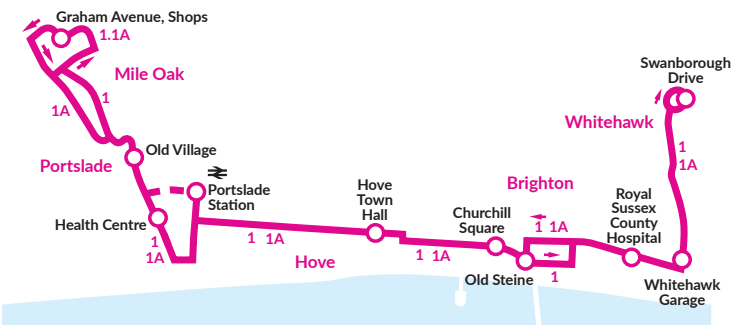

Mondays to Fridays effective 13th June, 2022

route number	1A	1	1A	N1	N1	N1
Mile Oak, Graham Ave, Shops	0000	0014	0029			
Mile Oak Rd, Mile Oak Gardens	0005		0034			
Mile Oak, Chalky Road				0112	0217	0322
Portslade, Old Village	0006	0020	0035			
Downs Park, Sycamore Close				0115	0220	0325
Portslade Station (Stop J)				0122	0227	0332
New Church Rd/Boundary Road	0013	0027	0042	0122	0227	0332
Hove, Town Hall, Church Road	0020	0034	0049	0129	0234	0339
Churchill Square (stop H)	0027	0041	0056	0135	0240	0345
Brighton Station => (stop H)				0138	0243	0348
North Street (stop C)	0030	0044	0059			
American Express, Edward Street	0033		0102			
Royal Sussex County Hospital	0037	0051	0106			
Whitehawk, opp Bus Garage	0041	0055	0110			
Whitehawk, Swanborough Drive	0046	0100	0115			

NOTES
 # = Route 1A buses only operate about every 20 minutes, see times listed for Mile Oak Road and Edward Street times. SH = School Holidays only.

1, 1A

Brighton & Hove Buses

N1

Mondays to Fridays effective 13th June, 2022

Route 1A buses depart American Express, Edward Street between 1000 and 2000 at these times Saturdays 0955, 1015, 1034, 1058, 1115, 1133, 1158, 1216, 1234, 1259, 1317, 1335, 1401, 1421, 1439, 1503, 1521, 1539, 1605, 1624, 1643, 1702, 1719, 1738, 1757, 1815, 1835, 1854, 1915, 1934, 1954

Saturdays effective 18th June, 2022

route number	1A	1	N1	N1	N1
Whitehawk, Swanborough Drive	2321	2336			
Whitehawk, Bus Garage	2326	2341			
Royal Sussex County Hospital	2329	2344			
Brighton Station (stop B)			0040	0145	0250
Old Steine (stop H)	2335	2350	0044	0149	0254
Churchill Square (stop C)	2340	2355	0048	0153	0258
Hove opp Town Hall, Church Road	2348	0003	0055	0200	0305
Boundary Road/New Church Road	2356	0011	0102	0207	0312
Portslade, Old Village	0002	0017	0108	0213	0318
Mile Oak Road, Mile Oak Gardens	0003				
Mile Oak, Chalky Road	0005	0020	0112	0217	0322
Mile Oak, Graham Avenue, Shops	0009	0024			
Downs Park, Sycamore Close			0115	0220	0325