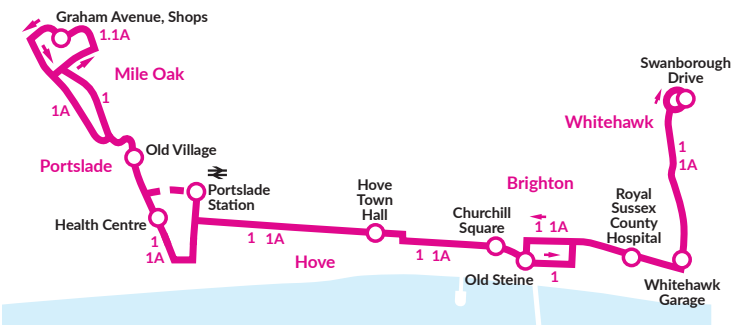

1, 1A

Brighton & Hove Buses

N1

Saturdays effective 18th June, 2022

route number	N1	N1	N1	1	1	1A	1	1A	1	1A	1	1	1A	1	1A	1	1A	1	1A	1	1A	1			
Whitehawk, Swanborough Drive				0455	0525	0605	0625	0645	0700	0712	0724	0736	0748	0800	0810	0818	0826	0834	0842			1818	1827	1836	
Whitehawk, Bus Garage				0500	0530	0611	0631	0651	0706	0718	0730	0742	0754	0807	0817	0825	0833	0841	0849			1825	1834	1843	
Royal Sussex County Hospital				0503	0533	0615	0635	0655	0710	0722	0734	0746	0758	0811	0821	0829	0837	0845	0853			1830	1839	1848	
Brighton Station (stop B)	0040	0145	0250																						
Old Steine (stop H)	0044	0149	0254	0508	0538	0620	0640	0700	0715	0727	0739	0751	0804	0817	0827	0835	0843	0851	0859			then every 6-7 minutes until	1838	1847	1856
Brighton Station (stop C)				0513	0543																				
Churchill Square (stop C)	0048	0153	0258		0547	0624	0644	0704	0719	0731	0743	0755	0808	0821	0831	0839	0847	0855	0903				1846	1855	1904
Hove opp Town Hall, Church Road	0055	0200	0305		0553	0630	0650	0710	0725	0737	0749	0801	0815	0828	0838	0846	0854	0903	0911				1856	1905	1914
Boundary Road/New Church Road	0102	0207	0312		0558	0636	0656	0717	0732	0744	0756	0808	0822	0835	0845	0853	0901	0910	0919				1905	1914	1922
Portslade, Old Village	0108	0213	0318		0603	0641	0701	0722	0737	0749	0801	0814	0828	0841	0851	0859	0907	0916	0925				1912	1921	1929
Mile Oak Road, Mile Oak Gardens						0642		0723		0750			0829		0852		0908		0926					1922	
Mile Oak, Chalky Road	0112	0217	0322		0605	0643	0703	0724	0739	0751	0803	0816	0831	0843	0854	0902	0919	0919	0929				1915	1925	1932
Mile Oak, Graham Avenue, Shops					0609	0647	0707	0728	0743	0755	0807	0820	0836	0847	0858	0906	0914	0923	0933				1919	1929	1936
Downs Park, Sycamore Close	0115	0220	0325																						

Saturdays effective 18th June, 2022

route number	1A	1	1A	1	1A	1	1A	1	1A	1	1A	1	1A	1	1A	1	1A	1	1A	1	1A	1		
Whitehawk, Swanborough Drive	1845	1854	1903	1912	1922	1932	1942	1954	2006	2018	2030	2042	2054	2106	2118	2130	2142	2154	2206	2218	2230	2242	2254	2306
Whitehawk, Bus Garage	1852	1901	1910	1919	1929	1939	1949	2001	2012	2024	2036	2048	2100	2112	2124	2136	2148	2200	2212	2224	2236	2248	2300	2311
Royal Sussex County Hospital	1857	1906	1915	1924	1934	1944	1954	2006	2017	2029	2041	2053	2104	2116	2128	2140	2152	2203	2215	2227	2239	2251	2303	2314
Old Steine (stop H)	1904	1913	1922	1931	1941	1951	2001	2013	2024	2036	2048	2100	2111	2123	2135	2147	2159	2209	2221	2233	2245	2257	2309	2320
Churchill Square (stop C)	1911	1920	1929	1938	1948	1958	2007	2019	2030	2042	2054	2106	2117	2129	2141	2153	2205	2214	2226	2238	2250	2302	2314	2325
Hove opp Town Hall, Church Road	1921	1930	1939	1948	1958	2008	2016	2028	2039	2051	2103	2115	2126	2138	2150	2202	2213	2222	2234	2246	2258	2310	2322	2333
Boundary Road/New Church Road	1929	1938	1947	1956	2006	2016	2024	2036	2047	2059	2111	2123	2134	2146	2158	2210	2221	2230	2242	2254	2306	2318	2330	2341
Portslade, Old Village	1936	1945	1954	2003	2012	2022	2030	2042	2053	2105	2117	2129	2140	2152	2204	2216	2227	2236	2248	2300	2312	2324	2336	2347
Mile Oak Road, Mile Oak Gardens	1937		1955		2013		2031		2054		2118		2141		2205		2228		2249		2313		2337	
Mile Oak, Chalky Road	0005	0020	0112	0217	0322																			
Mile Oak, Graham Avenue, Shops	0009	0024																						
Downs Park, Sycamore Close			0115	0220	0325