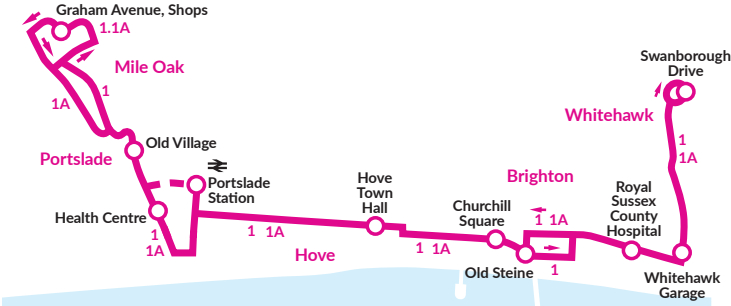

1, 1A

N1

Mondays to Fridays effective 13th June, 2022

route number	N1	N1	N1	1	1	1	1	1	1	1A	1	1	1A	1	1	1	1A	1	1	1	1A	1	1	1	1	1A	1						
Mile Oak, Graham Ave, Shops				0540	0600	0618	0630	0642	0651	0659	0707	0715	0721	0727	0733	0739	0745	0751											1908	1915	1922		
Mile Oak Rd, Mile Oak Gardens										0706			0728				0752														1922		
Mile Oak, Chalky Road	0112	0217	0322																														
Portslade, Old Village				0547	0608	0626	0638	0650	0659	0707	0715	0723	0729	0735	0741	0747	0753	0759													1916	1923	1930
Downs Park, Sycamore Close	0115	0220	0325																														
Portslade Station (Stop J)	0122	0227	0332																														
Portslade, Stn =>, Boundary Road				0553	0615																												
New Church Rd/Boundary Road	0122	0227	0332	0554	0616	0634	0647	0659	0709	0717	0725	0733	0740	0747	0753	0759	0806	0813															
Hove, Town Hall, Church Road	0129	0234	0339	0601	0623	0642	0655	0708	0718	0726	0735	0744	0751	0758	0804	0811	0818	0825															
Churchill Square (stop H)	0135	0240	0345	0608	0630	0650	0703	0716	0726	0736	0745	0754	0801	0808	0815	0822	0829	0836															
Brighton Station => (stop H)	0138	0243	0348	0612	0634																												
North Street (stop C)				0616	0638	0652	0705	0718	0728	0738	0747	0756	0804	0811	0818	0825	0832	0839															
American Express, Edward Street										0741			0807				0835																
Royal Sussex County Hospital				0622	0644	0658	0713	0726	0736	0746	0755	0804	0812	0820	0827	0834	0840	0848															
Whitehawk, opp Bus Garage				0626	0648	0702	0717	0730	0740	0750	0800	0810	0818	0826	0833	0840	0846	0854															
Whitehawk, Swanborough Drive				0631	0653	0708	0723	0736	0746	0756	0806	0816	0824	0832	0840	0847	0853	0901															

Mondays to Fridays effective 13th June, 2022

route number	1	1A	1	1	1A	1	1	1A	1	1	1A	1	1	1A	1	1	1A	1	1	1	1A	1	1	1A	1	1	1A	1	1A	1	1	
Mile Oak, Graham Ave, Shops	1929	1936	1943	1951	2000	2010	2020	2030	2040	2050	2100	2112	2124	2136	2148	2200	2212	2224	2236	2248	2300	2312	2324	2336	2348							
Mile Oak Rd, Mile Oak Gardens		1943			2007			2036			2106		2129			2205		2229			2305		2329		2354							
Portslade, Old Village	1937	1944	1951	1959	2008	2017	2027	2037	2047	2057	2107	2118	2130	2142	2154	2206	2218	2230	2242	2254	2306	2318	2330	2342	2354							
New Church Rd/Boundary Road	1945	1952	1959	2007	2016	2025	2035	2045	2055	2105	2114	2125	2137	2149	2201	2213	2225	2237	2249	2301	2313	2325	2337	2349	0001							
Hove, Town Hall, Church Road	1953	2000	2007	2015	2024	2033	2043	2053	2103	2112	2121	2132	2144	2156	2208	2220	2232	2244	2256	2308	2320	2332	2344	2356	0008							
Churchill Square (stop H)	2002	2009	2015	2023	2032	2041	2051	2101	2111	2120	2129	2140	2152	2204	2215	2227	2239	2251	2303	2315	2327	2339	2351	0003	0015							
North Street (stop C)	2005	2012	2018	2026	2035	2044	2054	2104	2114	2123	2132	2143	2155	2207	2218	2230	2242	2254	2306	2318	2330	2342	2354	0006	0018							
American Express, Edward Street		2015			2038			2107			2135		2158			2233		2257			2333		2357									
Royal Sussex County Hospital	2012	2019	2025	2033	2042	2051	2101	2111	2121	2130	2139	2150	2202	2214	2225	2237	2249	2301	2313	2325	2337	2349	0001	0013	0025							
Whitehawk, opp Bus Garage	2016	2023	2029	2037	2046	2055	2105	2115	2125	2134	2143	2154	2206	2218	2229	2241	2253	2305	2317	2329	2341	2353	0005	0017	0031							
Whitehawk, Swanborough Drive	2022	2035	2035	2043	2052	2101	2111	2121	2131	2140	2149	2200	2212	2224	2235	2247	2259	2310	2322	2334	2346	2358	0010	0022	0034