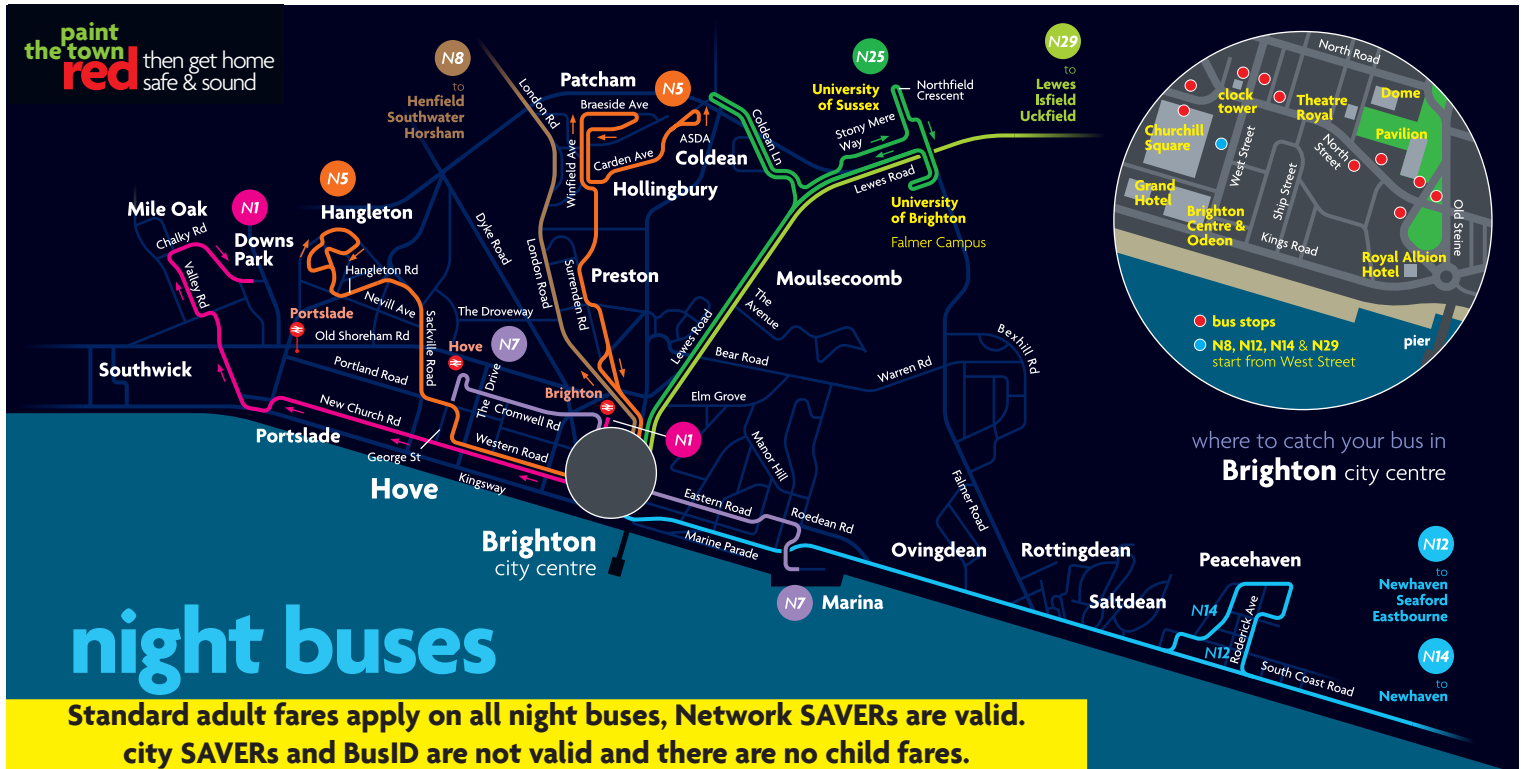

paint the town red then get home safe & sound

night buses

Standard adult fares apply on all night buses, Network SAVERS are valid. city SAVERS and BusID are not valid and there are no child fares.

N1

City Centre ● Hove ● Portslade ● Mile Oak ● Downs Park

Every night	N1	N1	N1	N1	N1	N1	N1
day code	NSu	NSu	NSu	NSu	NSu	NSu	NSu
Brighton Station ⇌ (stop H)	am	am	am	am	am	am	am
Churchill Square (stop C)	12.40	1.10	1.40	2.10	2.40	3.10	4.10
Hove, opp Town Hall, Church Road	12.44	1.14	1.44	2.14	2.44	3.14	4.14
Boundary Road/New Church Road	12.51	1.21	1.51	2.21	2.51	3.21	4.21
Portslade, Old Village	12.58	1.28	1.58	2.28	2.58	3.27	4.27
Valley Road, Shops	1.04	1.34	2.04	2.34	3.04	3.33	4.33
Mile Oak, Chalky Road	1.05	1.35	2.05	2.35	3.05	3.34	4.34
Downs Park, Sycamore Close	1.08	1.38	2.08	2.38	3.08	3.37	4.37
	1.11	1.41	2.11	2.41	3.11	3.40	4.40

Monday to Saturday nights	N5	N5	N5
	am	am	am
Hollingbury, Asda Store	12.59	1.49	2.49
Beaconsfield Villas, Top	1.07	1.57	2.57
London Road, Shops	1.11	2.01	3.01
Old Steine (stop H)	1.15	2.05	3.05
Churchill Square (stop B)	1.20	2.10	3.10
Hove Town Hall, Tisbury Road	1.26	2.16	3.16
Sackville Road, Coleridge Street	1.29	2.19	3.19
Nevill Road, Waitrose	1.31	2.21	3.21
Hangleton, Grenadier Hotel	1.35	2.25	3.25
via Sherbourne Road (5B route)			
Hangleton, Hardwick Road	1.39	2.29	3.29
via Poplar Avenue (5 route)			
Hangleton, opp Grenadier Hotel	1.49	2.33	3.33

Friday & Saturday nights only	N8	N8
	am	am
West Street, Wetherspoons	12.55	3.17
Brighton, Churchill Square (stop F)	12.57	3.19
Brighton, Old Steine (stop D)	1.02	3.24
Preston Circus, opp The Hydrant	1.07	3.29
Patcham, opp Black Lion	1.12	3.34
Henfield, High Street	1.28	3.49
Shermanbury	1.33	3.54
Cowfold, Village Hall	1.37	3.58
Southwater, Cripplegate Corner	1.43	4.04
Southwater, Lintot Square	1.45	4.06
Southwater, Blakes Farm	1.47	4.08
Horsham, Bus Station (stand E)	1.57	4.20
Horsham, Carfax, Bandstand	2.00	4.22