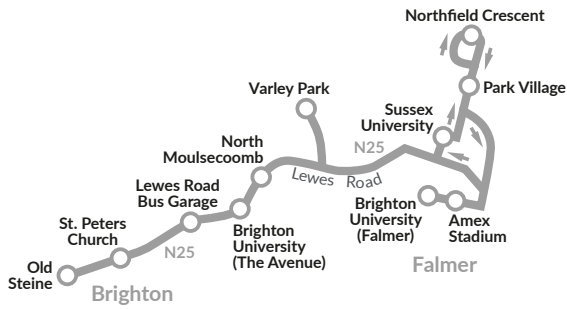

N25

Night Bus

Brighton & Hove Buses

Monday to Saturday nights

route number	N25		N25	N25		N25	route number	N25	N25	N25	N25	N25		N25
Old Steine (stop F)	0022	then	0052	0107	then	0452	Sussex University, North-South Rd	2341	0001	0011	0031	0045		0415
Lewes Road, opp Bus Garage	0030	every	0100	0115	every	0500	Park Village, Northfield Crescent	2344	0004	0014	0034	0048	then	0418
Brighton University, The Avenue ⇌	0032	7-8	0102	0117	15	0502	Brighton University, Falmer arr	2351	0011	0021	0041	0055	every	0425
Lewes Road, Coldean Lane	0035	mins	0105	0120	mins	0505	Brighton University, Falmer dep	0000	0015	0025	0045	0100	15	0430
opp Varley Park, Coldean Lane	0036	until	0106	0121	until	0506	Lewes Road, Coldean Lane	0005	0020	0030	0050	0105	mins	0435
Sussex University, North-South Rd	0045		0115	0130		0515	Brighton University, The Avenue ⇌	0008	0023	0033	0053	0108	until	0438
Park Village, Northfield Crescent	0048		0118	0133		0518	Lewes Road, Bus Garage	0010	0025	0035	0055	0110		0440
Brighton University, Falmer	0055		0125	0140		0525	Old Steine (stop H)	0016	0031	0041	0101	0116		0446

Sunday nights

route number	N25		N25	N25		N25	route number	N25	N25	N25		N25	N25		N25
Old Steine (stop F)	0022	then	52	22		0452	Sussex University, North-South Rd	2341	0018	0045		15	45		0415
Lewes Road, opp Bus Garage	0030	at	00	30	until	0500	Park Village, Northfield Crescent	2344	0021	0048	then	18	48		0418
Brighton University, The Avenue ⇌	0032		02	32		0502	Brighton University, Falmer arr	2351	0028	0055	at	25	55	until	0425
Lewes Road, Coldean Lane	0035		05	35		0505	Brighton University, Falmer dep	0000	0030	0100		30	00		0430
opp Varley Park, Coldean Lane	0036		06	36		0506	Lewes Road, Coldean Lane	0005	0035	0105		35	05		0435
Sussex University, North-South Rd	0045		15	45		0515	Brighton University, The Avenue ⇌	0008	0038	0108		38	08		0438
Park Village, Northfield Crescent	0048		18	48		0518	Lewes Road, Bus Garage	0010	0040	0110		40	10		0440
Brighton University, Falmer	0055		25	55		0525	Old Steine (stop H)	0016	0046	0116		46	16		0446