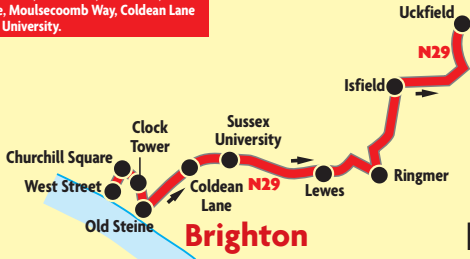

Between Churchill Square and Sussex University these services stop at the following points only; West Street, Churchill Square, Clock Tower, Brighton Station, North Street, Old Steine, St. Peters Church, Elm Grove, Bear Road, The Avenue, Moulsecomb Way, Coldean Lane and Sussex University.

Brighton & Hove
essential travel for our city