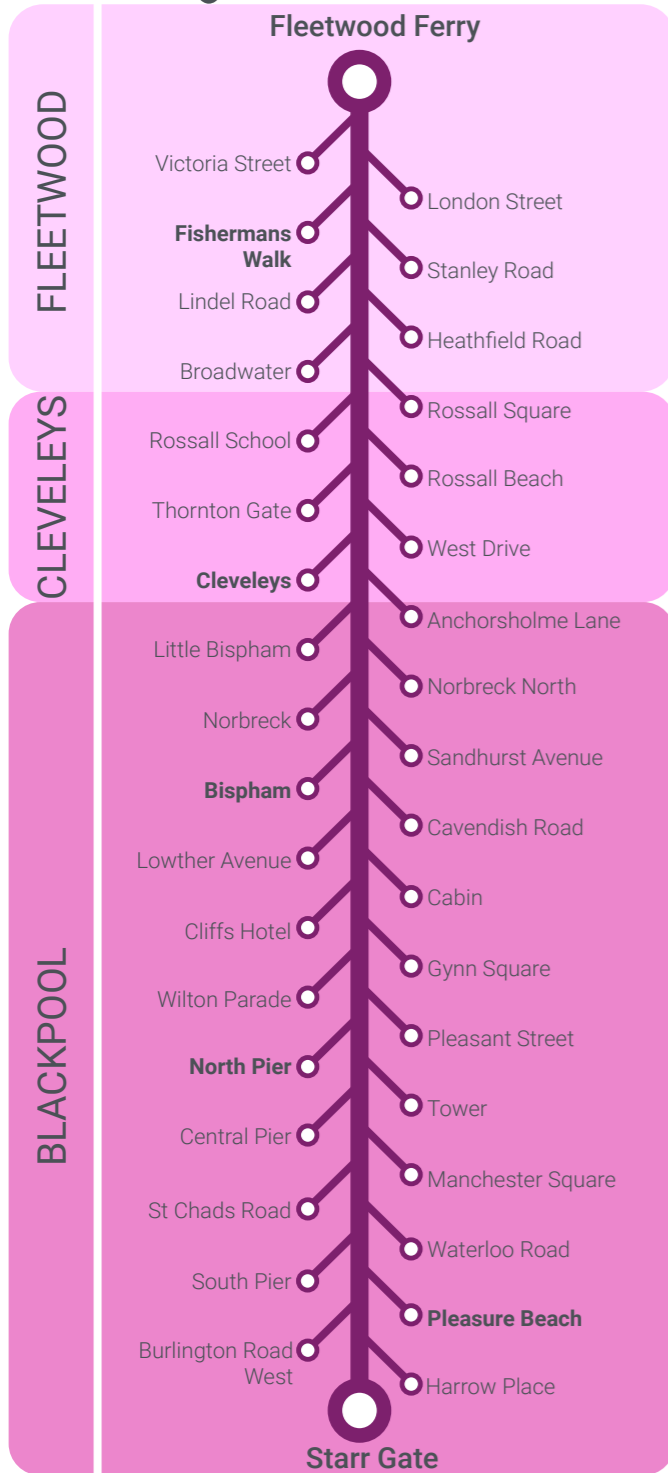

Tram Route

Ticket Options

Adult	
Single	£2.60
Return	£4.50
24 Hour	£6.00
3 Day	£15.00
7 Day	£17.00

Young Person 16 - 21yrs	
Single	£2.60
Return	£4.50
24 Hour	£4.20
7 Day	£15.00

Child	
Single	£1.30
Return	£2.50
24 Hour	£3.00
3 Day	£8.00
7 Day	£8.50

Group	
24 Hours (3 Adults)	£14.50

Family	
24 Hours (1 adult and up to 4 children or 2 adults and up to 3 children)	£14.00

Get in touch!

Contact our team via live chat at www.blackpooltransport.com

Talk to us on social media!

M-F M-S

M-F - Monday to Friday only

M-S - Monday to Saturday only

Fleetwood to Starr Gate - Daily

	M-F	M-F	M-S	M-S																			
Fleetwood Ferry	0605	0635	0705	0735	0805	0825	0845	0905		20	35	50	05		1835	1850	1905		1935				
Fishermans Walk	0611	0641	0711	0741	0811	0831	0851	0911	then at these mins past each hour	26	41	56	11		1841	1856	1911		1941				
Cleveleys	0624	0654	0724	0754	0824	0844	0904	0924		39	54	09	24		1854	1909	1924		1954				
Little Bispham	0629	0659	0729	0759	0829	0849	0909	0929	until	44	59	14	29		1859	1905	1914	1920	1929	1933	1950	1959	2000
Bispham	0634	0704	0734	0804	0834	0854	0914	0934		49	04	19	34		1904	1910	1919	1925	1934	1938	1955	2004	2005
North Pier	0646	0716	0746	0816	0846	0906	0926	0946		01	16	31	46		1916	1922	1931	1937	1946	1950	2007	2016	2017
Pleasure Beach	0657	0727	0757	0827	0857	0917	0937	0957		12	27	42	57		1927	1933	1942	1948	1957	2001	2018	2027	2028
Starr Gate	0703	0733	0803	0833	0903	0923	0943	1003		18	33	48	03		1933	1939	1948	1954	2003	2007	2024	2033	2034