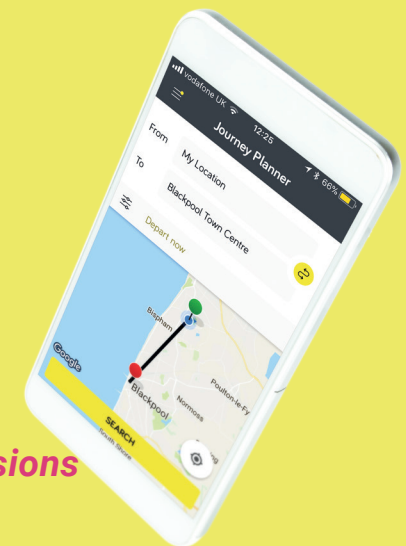

How to Travel

Our **Saver Tickets** offer unlimited travel on all Blackpool Transport **bus & tram*** services.

Purchase a **24 Hour, 3 Day** or **7 Day** ticket on board from your driver or conductor. **30 Day** tickets can be purchased in advance at our Customer Centre on Market Street or from any PayPoint outlet.

Service 1 will only run between Blackpool Town Centre and Fleetwood due to roadworks taking place on and around the Promenade. For journeys between Blackpool & Starr Gate, our trams can be used along with Service 11 & 18 stopping a short distance from the Promenade.

Lost property and other enquiries 01253 473001

www.blackpooltransport.com

[BlackpoolTransportServices](#) [BPL_Transport](#)

TAP, PLAN & TRAVEL

Plan your journey. View real time departures. Purchase your ticket.
All on your Smartphone.

MOBILE APP:

Buy Tickets

Use the journey planner to find the best route

View service updates & diversions

Every timetable in the palm of your hand

Know when your bus will arrive in real time

Search **Blackpool Transport**
in the **App Store** or
Google Play Store now!