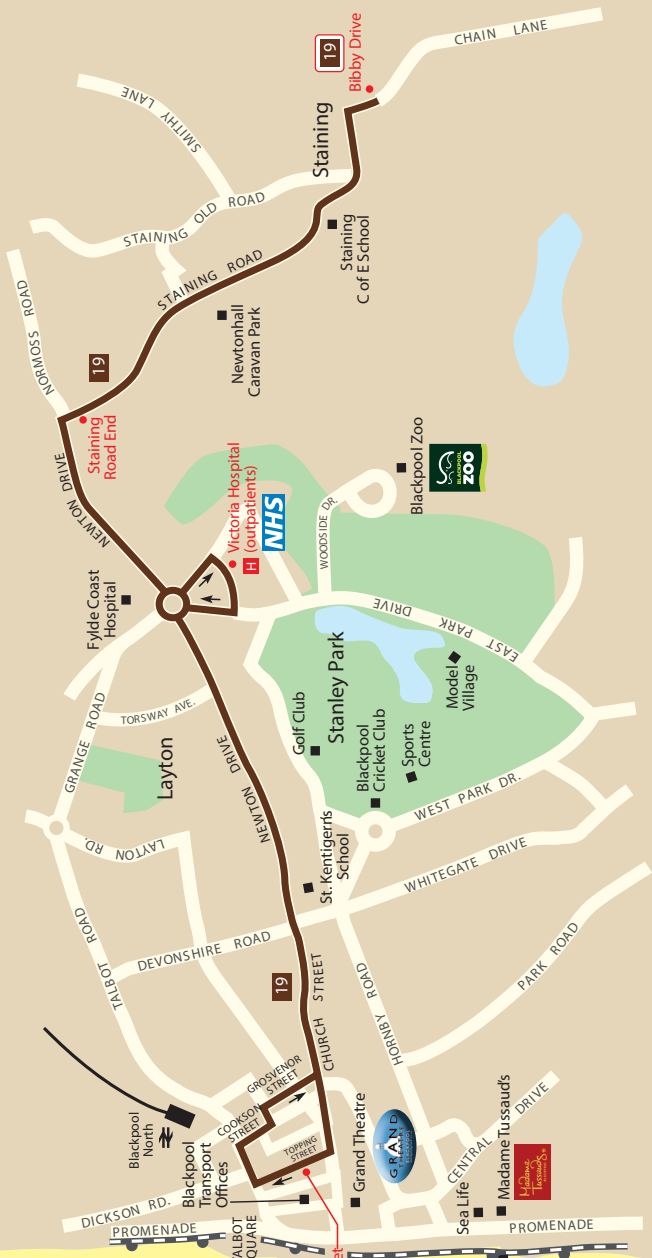

- Blackpool Town Centre
- Devonshire Square
- Newton Drive
- Victoria Hospital
- Normoss
- Staining

Effective from: 4 Nov 2018

Blackpool to Staining  
Bus Timetable

# Service 19

**Blackpool to Staining**  
via Newton Drive and Victoria Hospital

**Staining to Blackpool**  
via Victoria Hospital and Newton Drive

# BLACKPOOL Town Centre

North Pier

Abingdon Street

Central Pier

Rigby Road/  
The Manchester

**Service 19**

-  Terminus point
-  Main timing point
-  Buses travel in direction of arrow shown