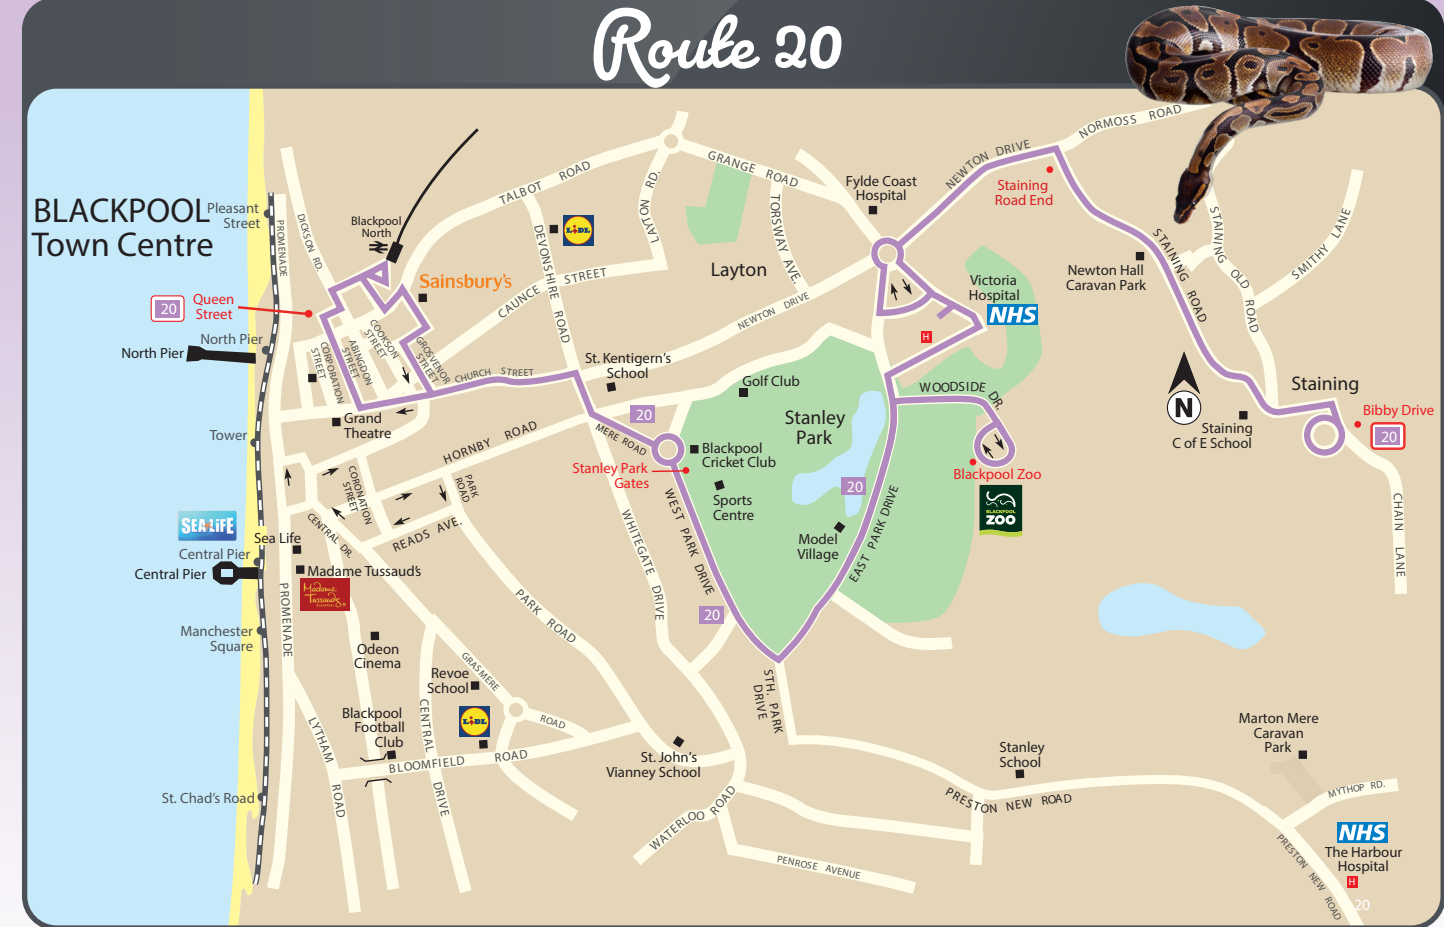

Route 20

Download the Blackpool Travel App

Buy your ticket

Plan your journey

Check your timetables

Get the latest travel information

Get the app! Search **Blackpool Transport**